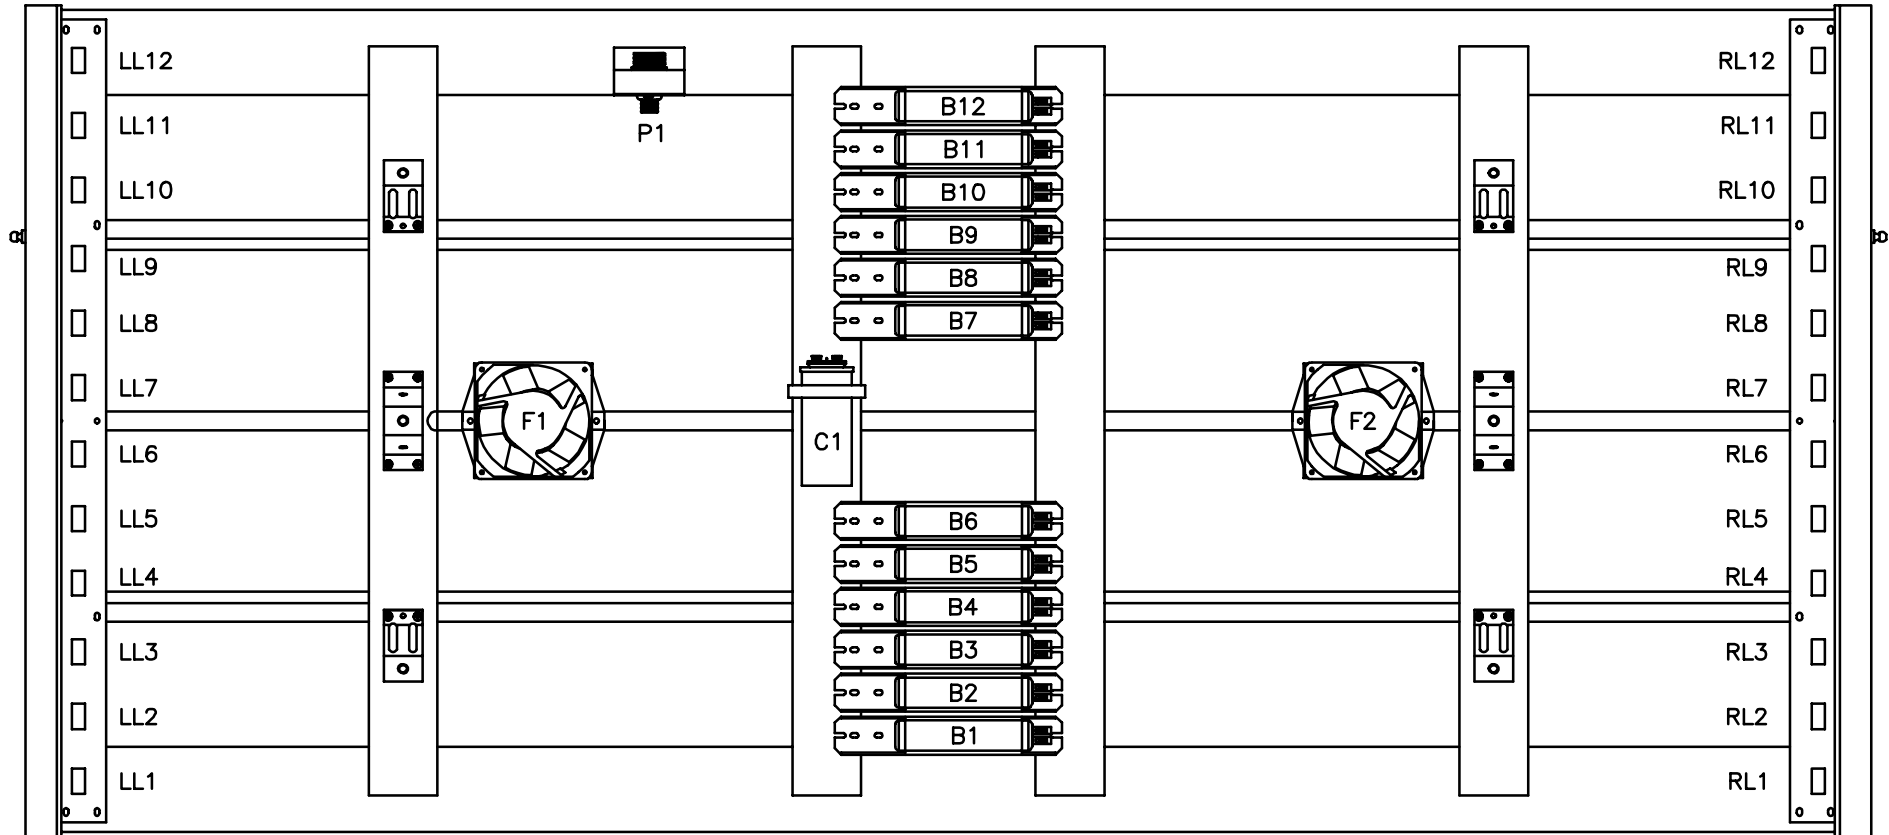

SUNQUEST PRO 24RS BENCH

FRONT OF BED

LL = LEFT LAMPHOLDER
B = BALLAST
F = FAN

RL = RIGHT LAMPHOLDER
C = CAPACITOR
P = POWER JACK

6220 CHURCHMAN BYPASS
INDIANAPOLIS, IN 46203

20555 REV. E