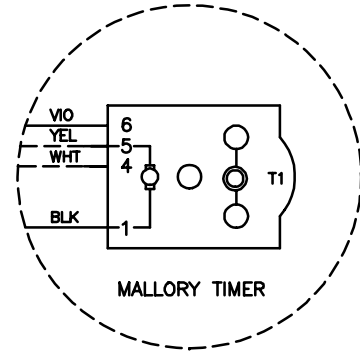

SUNQUEST PRO 24RS HOOD

FRONT OF BED

LL = LEFT LAMPHOLDER
 B = BALLAST
 F = FAN
 R = RELAY (CONTACTOR)
 TB = TERMINAL BLOCK

RL = RIGHT LAMPHOLDER
 C = CAPACITOR
 P = POWER
 T = TIMER

6220 CHURCHMAN BYPASS
 INDIANAPOLIS, IN 46203

20556 REV. F

SUNQUEST PRO 24RS HOOD

NOTE:
1. WIRE COLORS MAY NOT BE
EXACTLY AS SHOWN

LL = LEFT LAMPHOLDER
B = BALLAST
F = FAN
R = RELAY (CONTACTOR)
TB = TERMINAL BLOCK

RL = RIGHT LAMPHOLDER
C = CAPACITOR
P = POWER
T = TIMER

RL = RIGHT LAMPHOLDER
 C = CAPACITOR
 P = POWER JACK

6220 CHURCHMAN BYPASS
 INDIANAPOLIS, IN 46203

20555 REV. E

SUNQUEST PRO 24RS BENCH

NOTE:

1. WIRE COLORS MAY NOT BE EXACTLY AS SHOWN

LL = LEFT LAMPHOLDER
B = BALLAST
F = FAN

RL = RIGHT LAMPHOLDER
C = CAPACITOR
P = POWER JACK

WARNING: ALTERING THE DESIGN, TIMER SYSTEM, OR WIRING FROM THAT SHOWN HEREIN, WILL VOID THE WARRANTY, AND MAY RESULT IN A VIOLATION OF FEDERAL LAW.