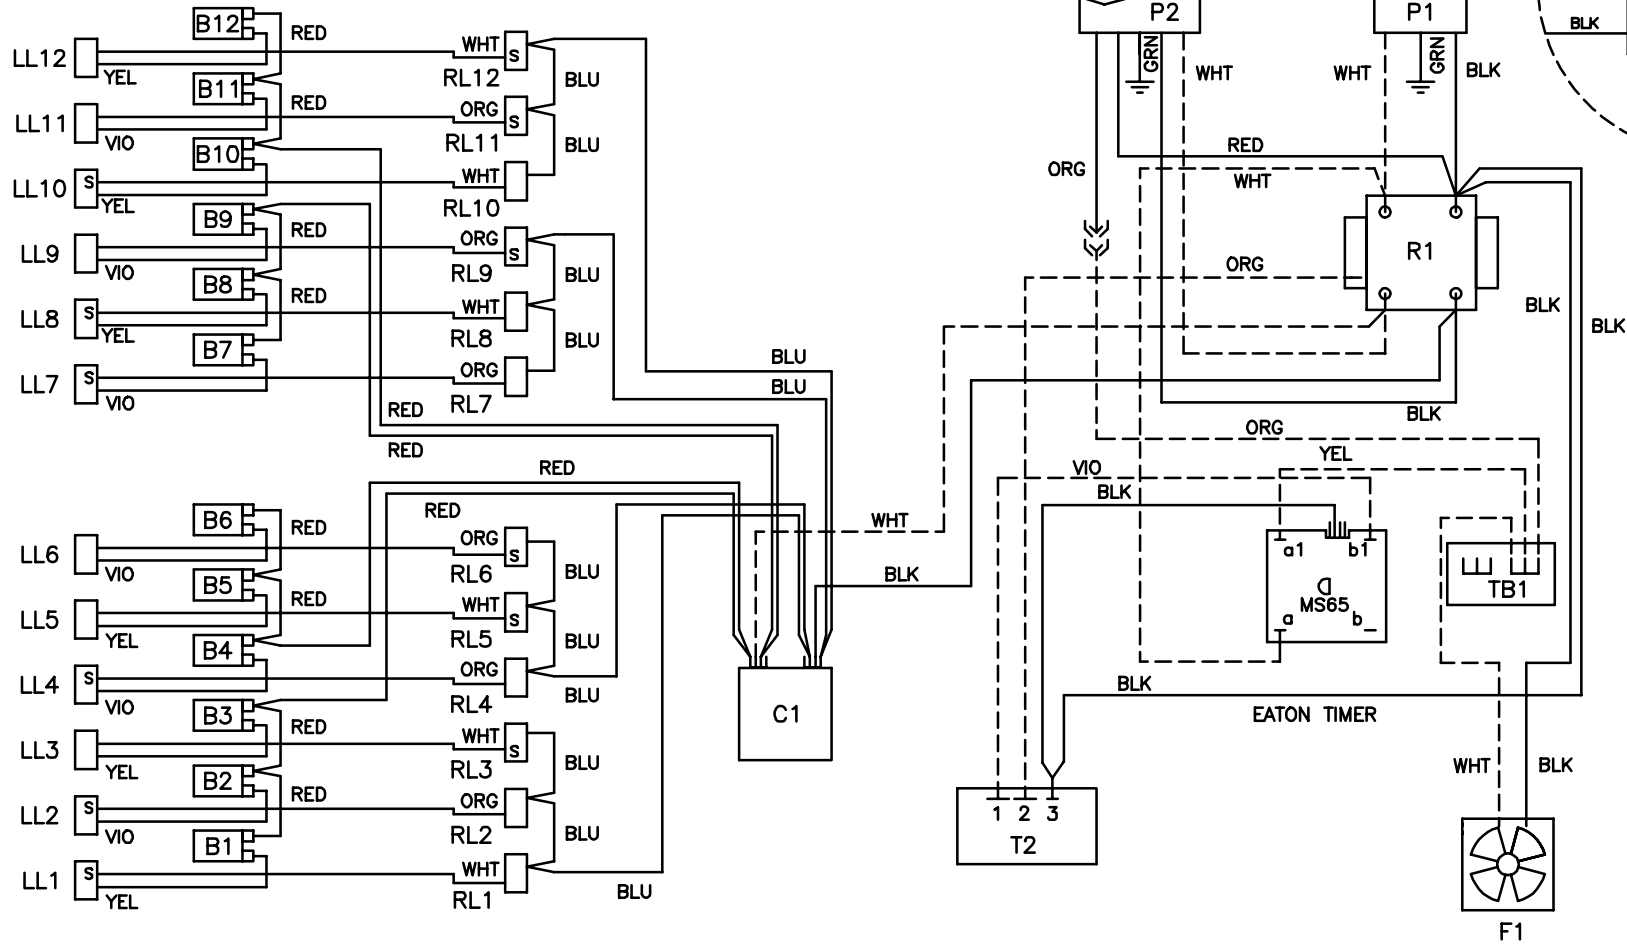

SUNQUEST PRO 24RS HOOD

FRONT OF BED

LL = LEFT LAMPHOLDER
 B = BALLAST
 F = FAN
 R = RELAY (CONTACTOR)
 TB = TERMINAL BLOCK

RL = RIGHT LAMPHOLDER
 C = CAPACITOR
 P = POWER
 T = TIMER

6220 CHURCHMAN BYPASS
 INDIANAPOLIS, IN 46203

20556 REV. F

SUNQUEST PRO 24RS HOOD

NOTE:
1. WIRE COLORS MAY NOT BE
EXACTLY AS SHOWN

LL = LEFT LAMPHOLDER
B = BALLAST
F = FAN
R = RELAY (CONTACTOR)
TB = TERMINAL BLOCK

RL = RIGHT LAMPHOLDER
C = CAPACITOR
P = POWER
T = TIMER

RL = RIGHT LAMPHOLDER
 C = CAPACITOR
 P = POWER JACK

6220 CHURCHMAN BYPASS
 INDIANAPOLIS, IN 46203

20555 REV. E

SUNQUEST PRO 24RS BENCH

NOTE:

1. WIRE COLORS MAY NOT BE EXACTLY AS SHOWN

LL = LEFT LAMPHOLDER
B = BALLAST
F = FAN

RL = RIGHT LAMPHOLDER
C = CAPACITOR
P = POWER JACK

WARNING: ALTERING THE DESIGN, TIMER SYSTEM, OR WIRING FROM THAT SHOWN HEREIN, WILL VOID THE WARRANTY, AND MAY RESULT IN A VIOLATION OF FEDERAL LAW.