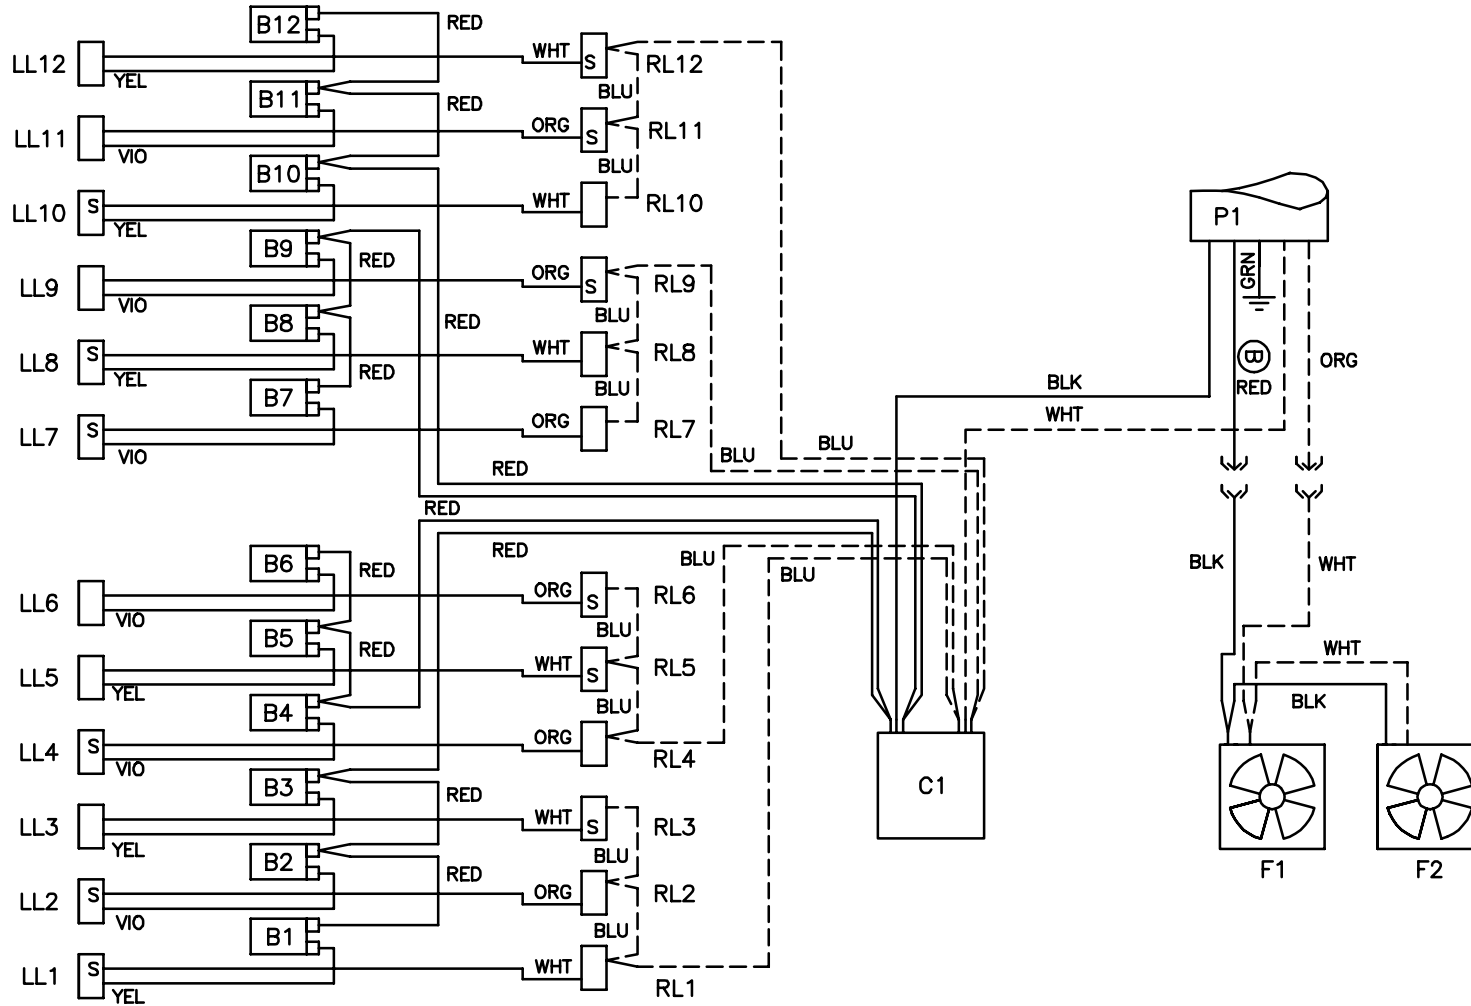

RL = RIGHT LAMPHOLDER
 C = CAPACITOR
 P = POWER JACK

6220 CHURCHMAN BYPASS
 INDIANAPOLIS, IN 46203

20555 REV. E

SUNQUEST PRO 24RS BENCH

NOTE:

1. WIRE COLORS MAY NOT BE EXACTLY AS SHOWN

LL = LEFT LAMPHOLDER
B = BALLAST
F = FAN

RL = RIGHT LAMPHOLDER
C = CAPACITOR
P = POWER JACK

WARNING: ALTERING THE DESIGN, TIMER SYSTEM, OR WIRING FROM THAT SHOWN HEREIN, WILL VOID THE WARRANTY, AND MAY RESULT IN A VIOLATION OF FEDERAL LAW.