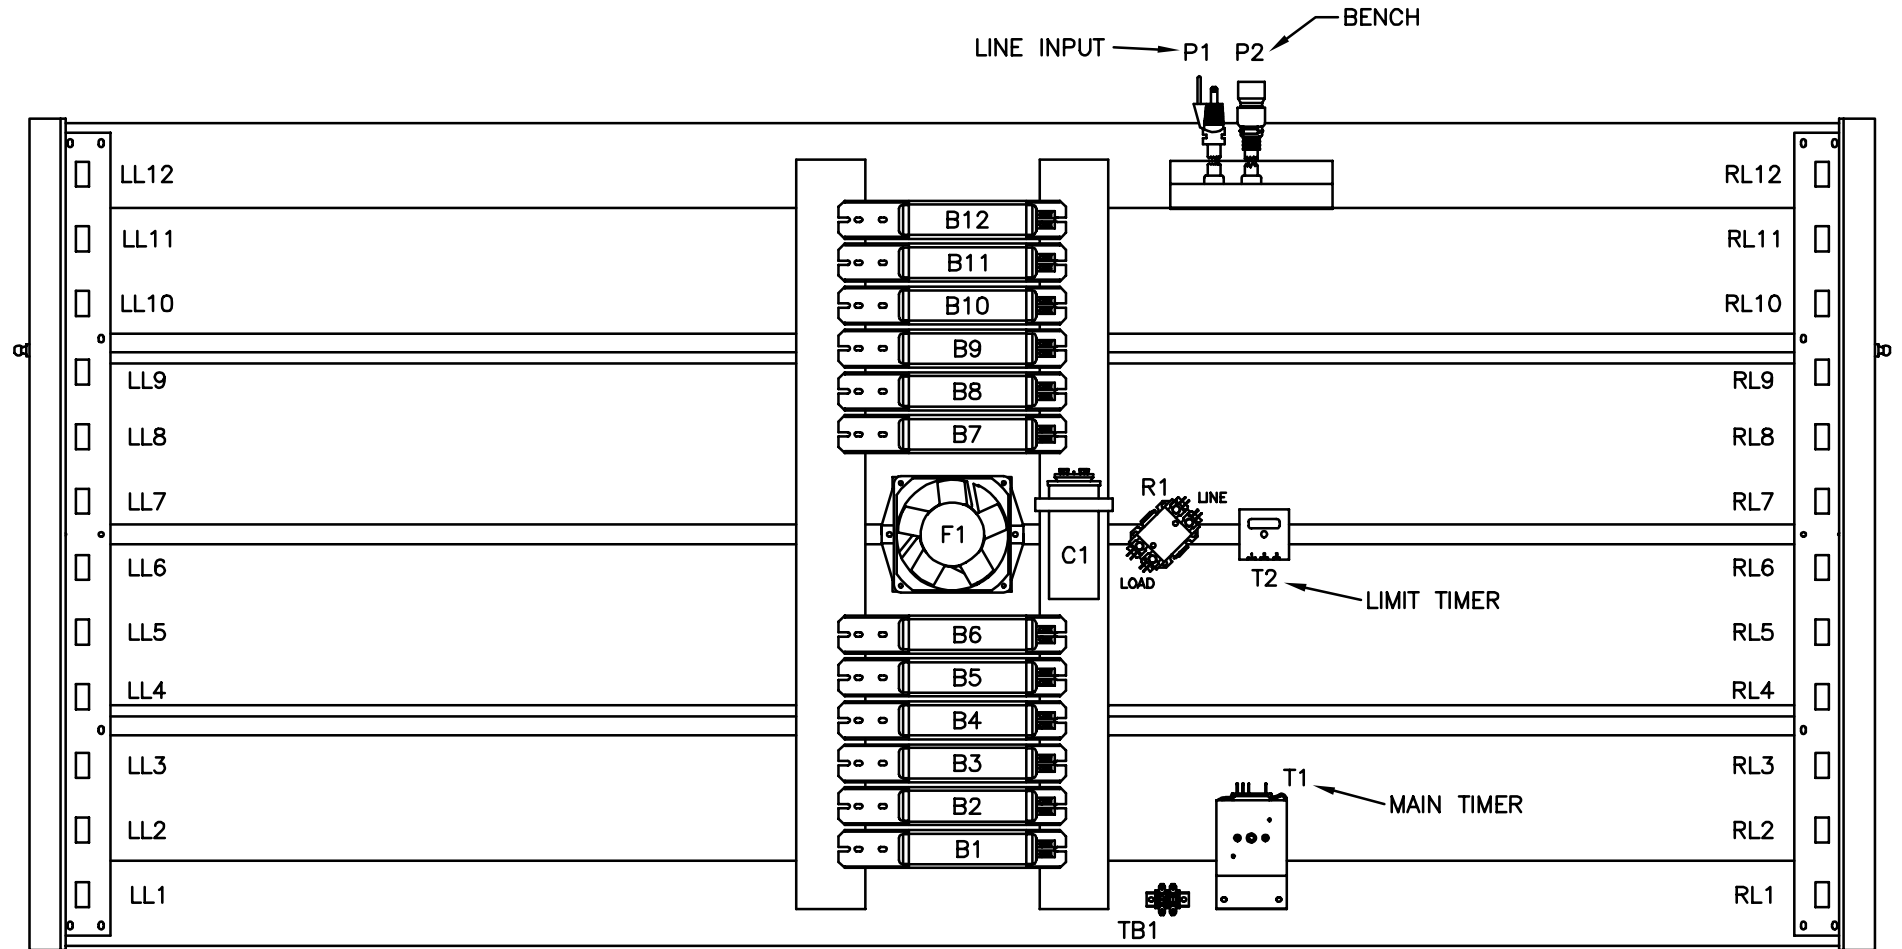

SUNQUEST PRO 24RS HOOD

FRONT OF BED

LL = LEFT LAMPHOLDER
 B = BALLAST
 F = FAN
 R = RELAY (CONTACTOR)
 TB = TERMINAL BLOCK

RL = RIGHT LAMPHOLDER
 C = CAPACITOR
 P = POWER
 T = TIMER

6220 CHURCHMAN BYPASS
 INDIANAPOLIS, IN 46203

20556 REV. F

SUNQUEST PRO 24RS HOOD

NOTE:
1. WIRE COLORS MAY NOT BE
EXACTLY AS SHOWN

LL = LEFT LAMPHOLDER
B = BALLAST
F = FAN
R = RELAY (CONTACTOR)
TB = TERMINAL BLOCK

RL = RIGHT LAMPHOLDER
C = CAPACITOR
P = POWER
T = TIMER