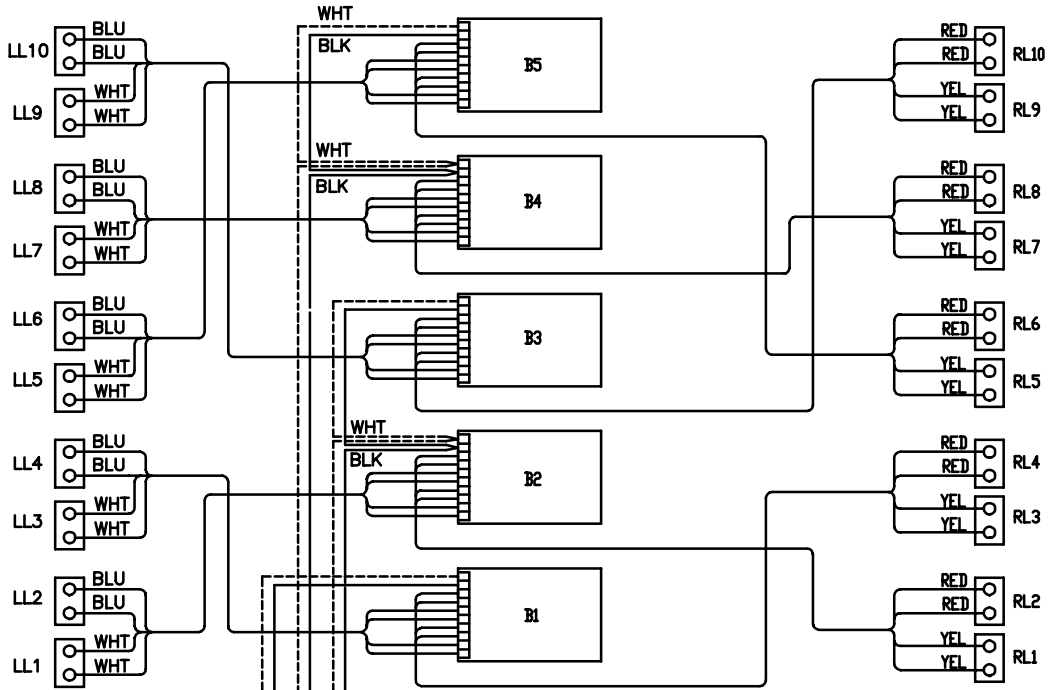

SUNQUEST 2000

LL = LEFT LAMP HOLDER
 F = FAN
 R = RELAY (CONTACTOR)
 TB = TERMINAL BLOCK

RL = RIGHT LAMP HOLDER
 P = POWER
 T = TIMER
 B = BALLAST

FRONT OF BED

SUNQUEST 2000

WARNING: ALTERING THE DESIGN, TIMER SYSTEM, OR WIRING FROM THAT SHOWN HEREIN, WILL VOID THE WARRANTY, AND MAY RESULT IN A VIOLATION OF FEDERAL LAW.

NOTE:
1. WIRE COLORS MAY NOT BE EXACTLY AS SHOWN

WIRING FOR SONG CHUAN RELAY

WIRING FOR OMRON RELAY

LL = LEFT LAMP HOLDER
F = FAN
R = RELAY (CONTACTOR)
TB = TERMINAL BLOCK
RL = RIGHT LAMP HOLDER
P = POWER
T = TIMER
B = BALLAST