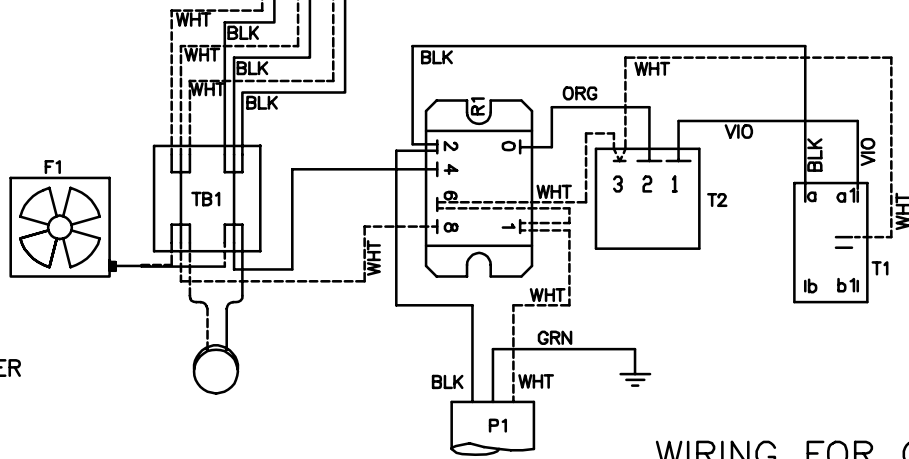

SUNQUEST 2000

LL = LEFT LAMP HOLDER
 F = FAN
 R = RELAY (CONTACTOR)
 TB = TERMINAL BLOCK

RL = RIGHT LAMP HOLDER
 P = POWER
 T = TIMER
 B = BALLAST

FRONT OF BED

SUNQUEST 2000

WARNING: ALTERING THE DESIGN, TIMER SYSTEM, OR WIRING FROM THAT SHOWN HEREIN, WILL VOID THE WARRANTY, AND MAY RESULT IN A VIOLATION OF FEDERAL LAW.

NOTE:
1. WIRE COLORS MAY NOT BE EXACTLY AS SHOWN

WIRING FOR SONG CHUAN RELAY

WIRING FOR OMRON RELAY

LL = LEFT LAMP HOLDER
F = FAN
R = RELAY (CONTACTOR)
TB = TERMINAL BLOCK
RL = RIGHT LAMP HOLDER
P = POWER
T = TIMER
B = BALLAST