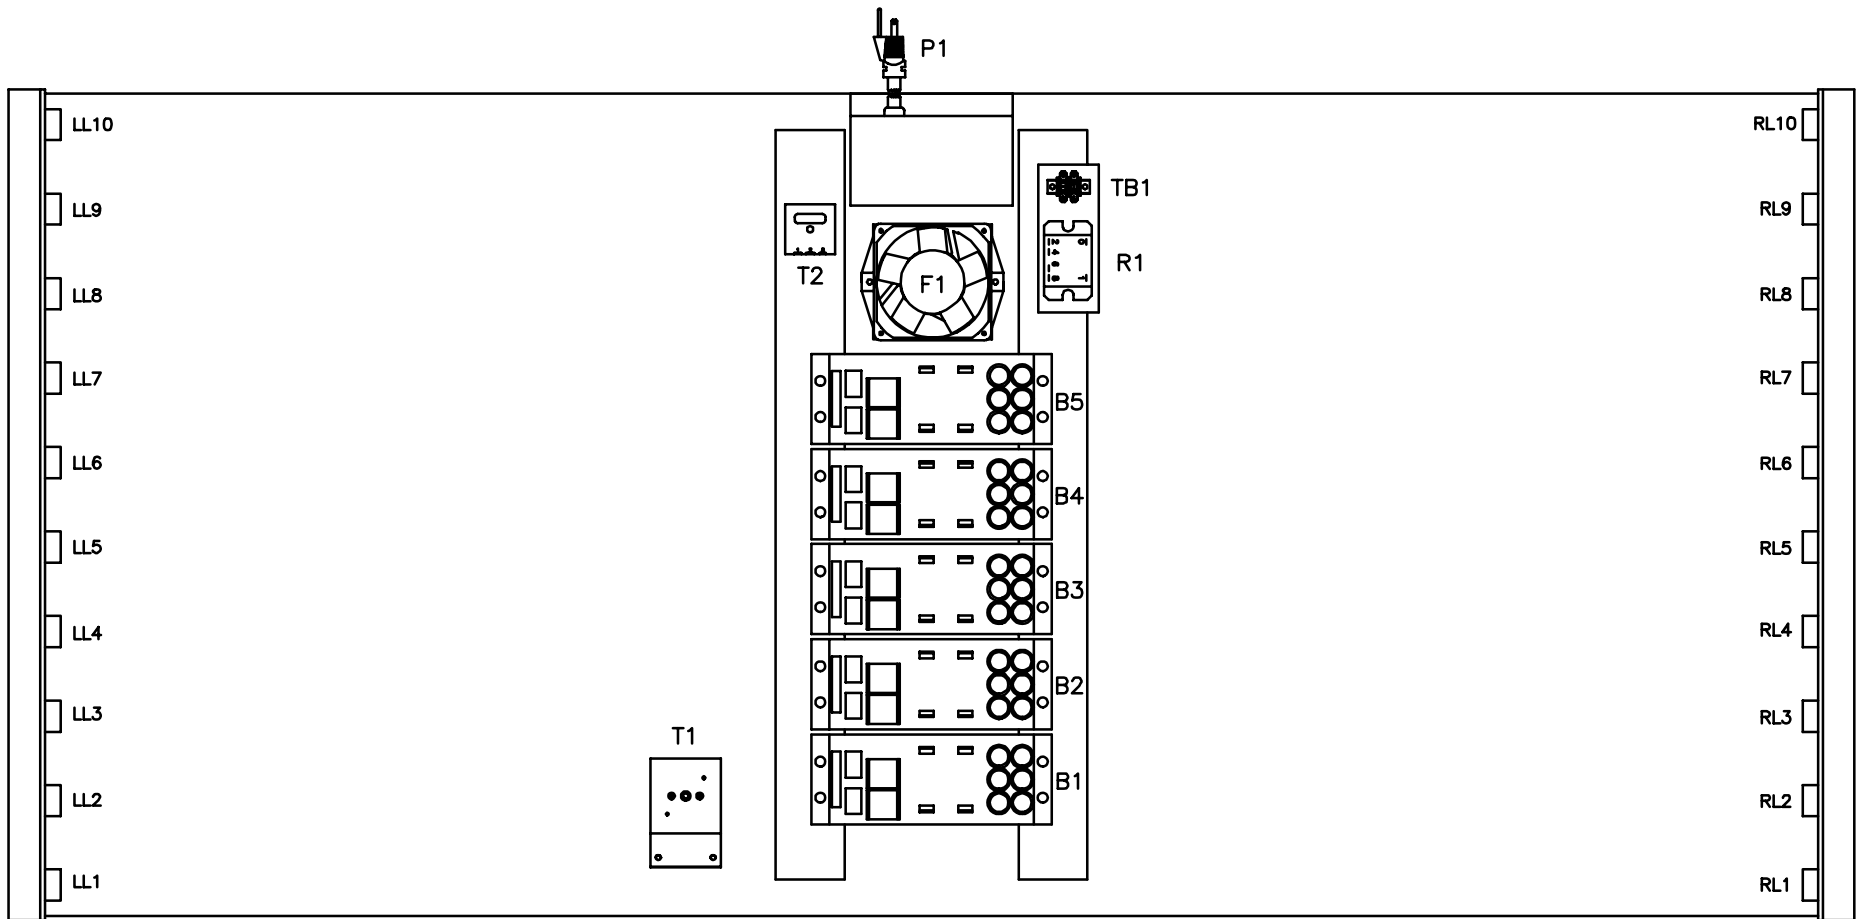

SUNQUEST 2000

LL = LEFT LAMP HOLDER
 F = FAN
 R = RELAY (CONTACTOR)
 TB = TERMINAL BLOCK

RL = RIGHT LAMP HOLDER
 P = POWER
 T = TIMER
 B = BALLAST

FRONT OF BED

SUNQUEST 2000

WARNING: ALTERING THE DESIGN, TIMER SYSTEM, OR WIRING FROM THAT SHOWN HEREIN, WILL VOID THE WARRANTY, AND MAY RESULT IN A VIOLATION OF FEDERAL LAW.

NOTE:
1. WIRE COLORS MAY NOT BE EXACTLY AS SHOWN

WIRING FOR SONG CHUAN RELAY

WIRING FOR OMRON RELAY

LL = LEFT LAMP HOLDER
F = FAN
R = RELAY (CONTACTOR)
TB = TERMINAL BLOCK
RL = RIGHT LAMP HOLDER
P = POWER
T = TIMER
B = BALLAST