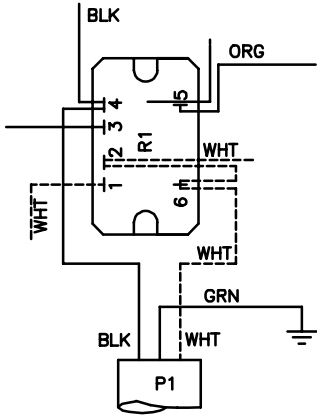

SUNQUEST 2000

LL = LEFT LAMP HOLDER
 F = FAN
 R = RELAY (CONTACTOR)
 TB = TERMINAL BLOCK

RL = RIGHT LAMP HOLDER
 P = POWER
 T = TIMER
 B = BALLAST

FRONT OF BED

SUNQUEST 2000

WARNING: ALTERING THE DESIGN, TIMER SYSTEM, OR WIRING FROM THAT SHOWN HEREIN, WILL VOID THE WARRANTY, AND MAY RESULT IN A VIOLATION OF FEDERAL LAW.

NOTE:
1. WIRE COLORS MAY NOT BE EXACTLY AS SHOWN

WIRING FOR SONG CHUAN RELAY

WIRING FOR OMRON RELAY

LL = LEFT LAMP HOLDER
F = FAN
R = RELAY (CONTACTOR)
TB = TERMINAL BLOCK
RL = RIGHT LAMP HOLDER
P = POWER
T = TIMER
B = BALLAST