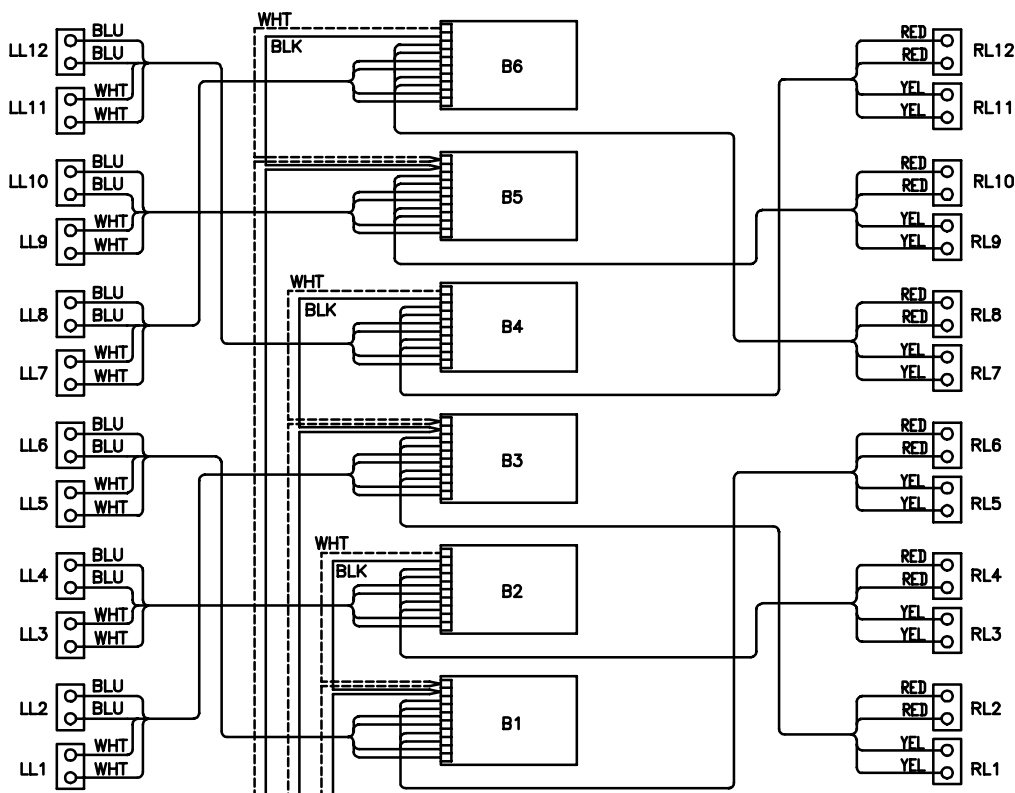

# SUNQUEST 3000

LL = LEFT LAMP HOLDER  
 F = FAN  
 R = RELAY (CONTACTOR)  
 TB = TERMINAL BLOCK

RL = RIGHT LAMP HOLDER  
 P = POWER  
 T = TIMER  
 B = BALLAST

FRONT OF BED

NOTE:  
1. WIRE COLORS MAY NOT BE EXACTLY AS SHOWN

### SUNQUEST 3000

WIRING FOR SONG CHUAN RELAY

WIRING FOR OMRON RELAY

- LL = LEFT LAMP HOLDER
- F = FAN
- R = RELAY (CONTACTOR)
- TB = TERMINAL BLOCK
- RL = RIGHT LAMP HOLDER
- P = POWER
- T = TIMER
- B = BALLAST