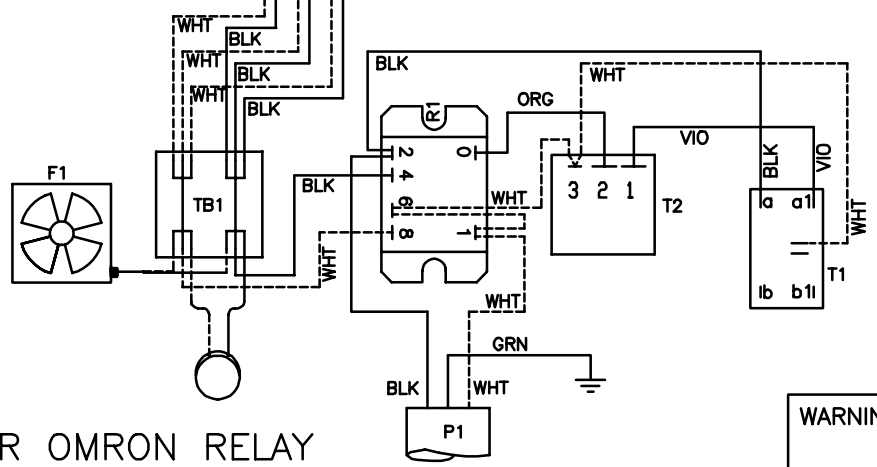

# SUNQUEST 3000

LL = LEFT LAMP HOLDER  
 F = FAN  
 R = RELAY (CONTACTOR)  
 TB = TERMINAL BLOCK

RL = RIGHT LAMP HOLDER  
 P = POWER  
 T = TIMER  
 B = BALLAST

FRONT OF BED

NOTE:  
1. WIRE COLORS MAY NOT BE EXACTLY AS SHOWN

### SUNQUEST 3000

WIRING FOR SONG CHUAN RELAY

WIRING FOR OMRON RELAY

- LL = LEFT LAMP HOLDER
- F = FAN
- R = RELAY (CONTACTOR)
- TB = TERMINAL BLOCK
- RL = RIGHT LAMP HOLDER
- P = POWER
- T = TIMER
- B = BALLAST