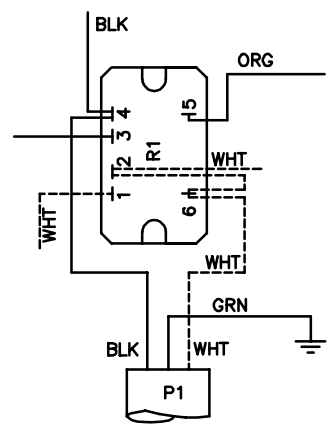

# SUNQUEST 3000

LL = LEFT LAMP HOLDER  
 F = FAN  
 R = RELAY (CONTACTOR)  
 TB = TERMINAL BLOCK

RL = RIGHT LAMP HOLDER  
 P = POWER  
 T = TIMER  
 B = BALLAST

FRONT OF BED

NOTE:  
1. WIRE COLORS MAY NOT BE EXACTLY AS SHOWN

### SUNQUEST 3000

WIRING FOR SONG CHUAN RELAY

WIRING FOR OMRON RELAY

- LL = LEFT LAMP HOLDER
- F = FAN
- R = RELAY (CONTACTOR)
- TB = TERMINAL BLOCK
- RL = RIGHT LAMP HOLDER
- P = POWER
- T = TIMER
- B = BALLAST