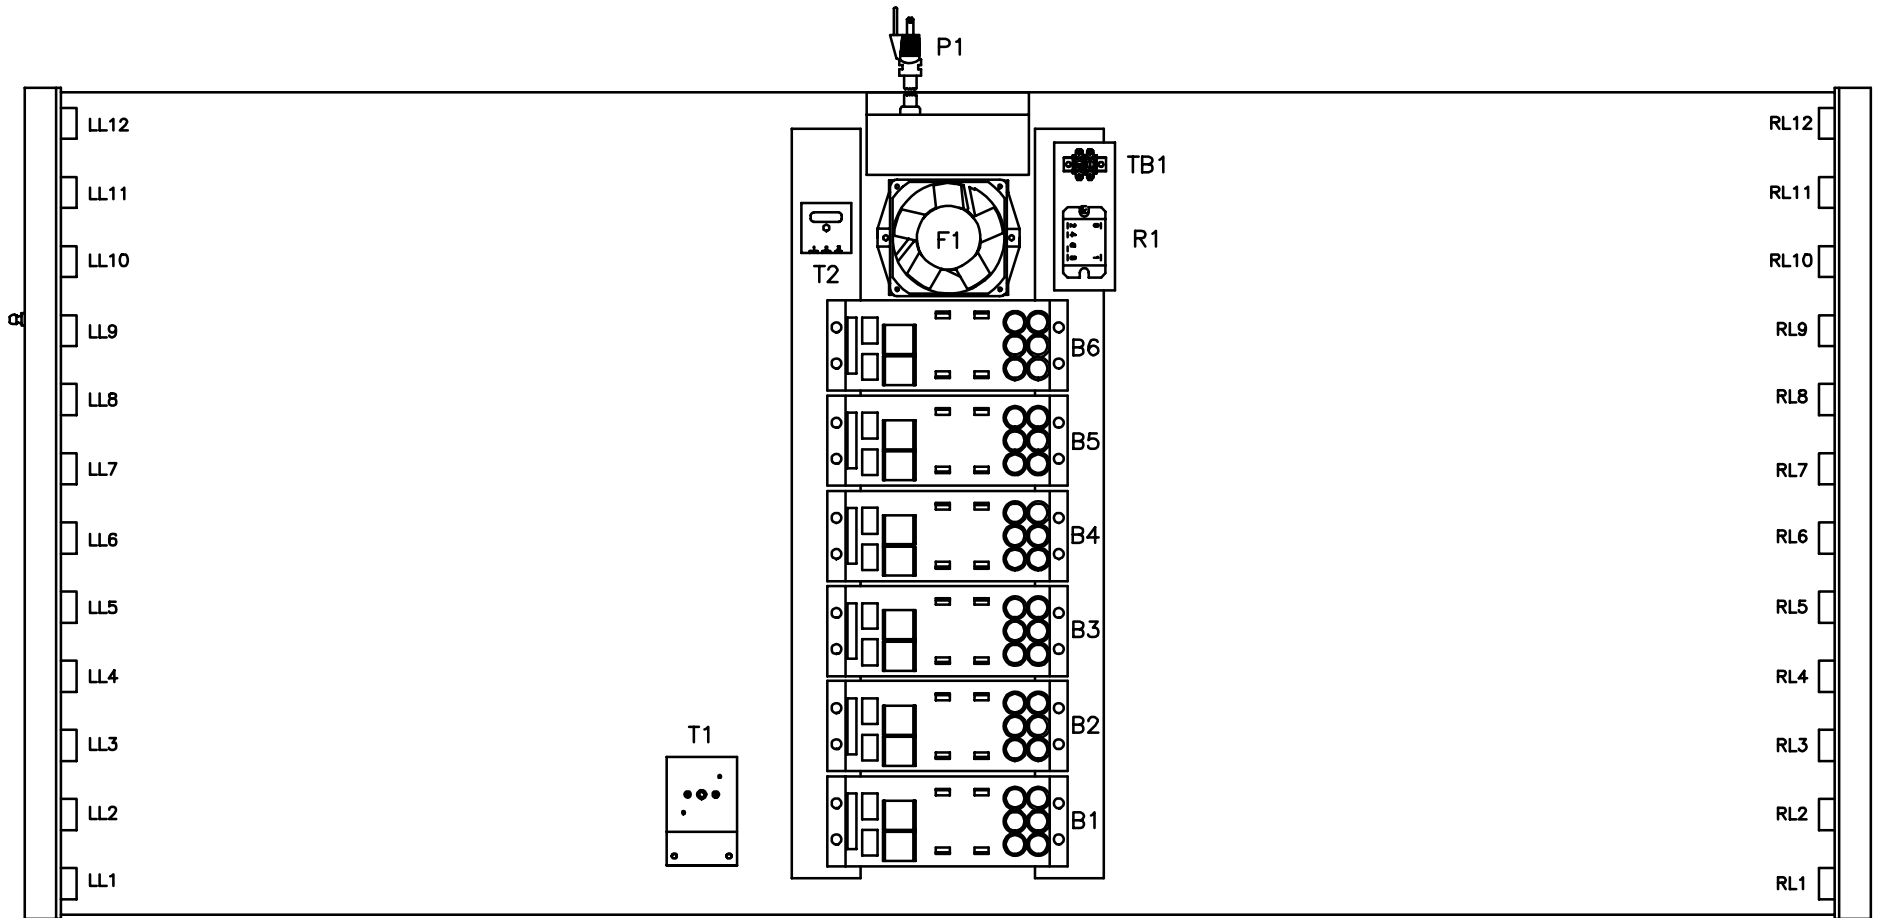

# SUNQUEST 3000

LL = LEFT LAMP HOLDER  
 F = FAN  
 R = RELAY (CONTACTOR)  
 TB = TERMINAL BLOCK

RL = RIGHT LAMP HOLDER  
 P = POWER  
 T = TIMER  
 B = BALLAST

FRONT OF BED

NOTE:  
1. WIRE COLORS MAY NOT BE EXACTLY AS SHOWN

### SUNQUEST 3000

WIRING FOR SONG CHUAN RELAY

WIRING FOR OMRON RELAY

- LL = LEFT LAMP HOLDER
- F = FAN
- R = RELAY (CONTACTOR)
- TB = TERMINAL BLOCK
- RL = RIGHT LAMP HOLDER
- P = POWER
- T = TIMER
- B = BALLAST