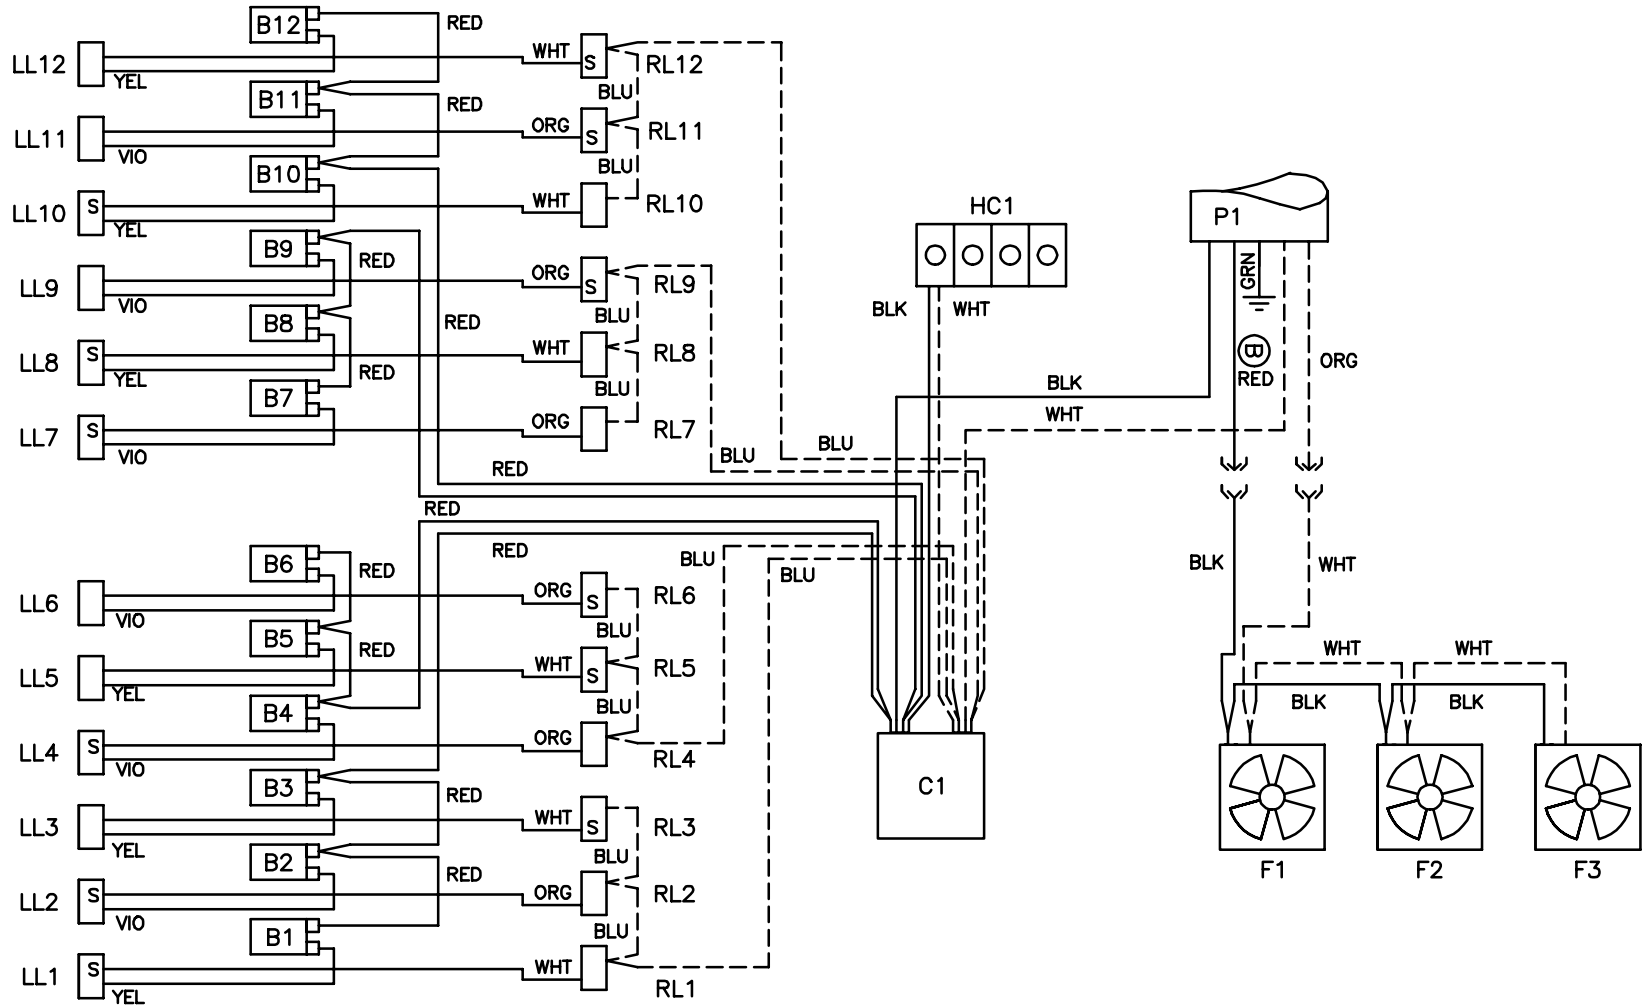

RL = RIGHT LAMPHOLDER
C = CAPACITOR
P = POWER
T = TIMER
FB = FACE TAN BALLAST
TLL = TURBO LEFT LAMPHOLDER
TRL = TURBO RIGHT LAMPHOLDER

WARNING: ALTERING THE DESIGN, TIMER SYSTEM, OR WIRING FROM THAT SHOWN
HEREIN, WILL VOID THE WARRANTY, AND MAY RESULT IN A VIOLATION
OF FEDERAL LAW.

SUNVISION PRO 24S BENCH

FRONT OF BED

LL = LEFT LAMPHOLDER
 B = BALLAST
 F = FAN
 HC = HOUR COUNTER

RL = RIGHT LAMPHOLDER
 C = CAPACITOR
 P = POWER JACK

6220 CHURCHMAN BYPASS
 INDIANAPOLIS, IN 46203

20551 REV. E

NOTE:

1. WIRE COLORS MAY NOT BE EXACTLY AS SHOWN

SUNVISION PRO 24S BENCH

LL = LEFT LAMPHOLDER
 B = BALLAST
 F = FAN
 HC = HOUR COUNTER

RL = RIGHT LAMPHOLDER
 C = CAPACITOR
 P = POWER JACK

WARNING: ALTERING THE DESIGN, TIMER SYSTEM, OR WIRING FROM THAT SHOWN HEREIN, WILL VOID THE WARRANTY, AND MAY RESULT IN A VIOLATION OF FEDERAL LAW.