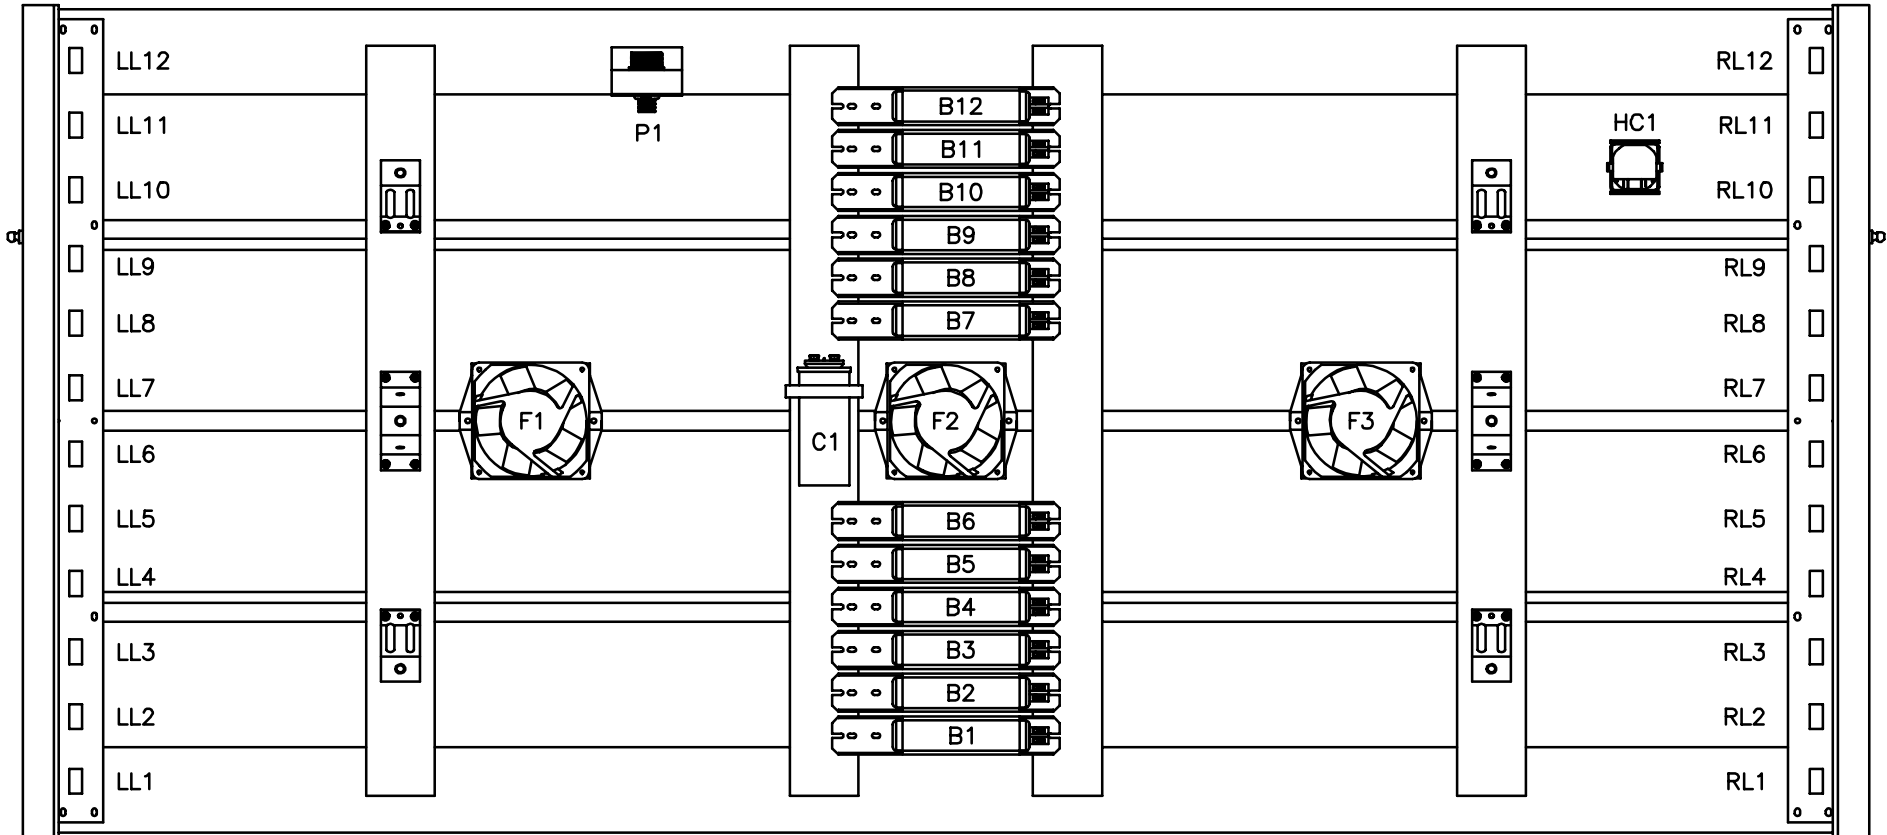

SUNVISION PRO 24S BENCH

FRONT OF BED

LL = LEFT LAMPHOLDER
B = BALLAST
F = FAN
HC = HOUR COUNTER

RL = RIGHT LAMPHOLDER
C = CAPACITOR
P = POWER JACK

6220 CHURCHMAN BYPASS
INDIANAPOLIS, IN 46203

20551 REV. E