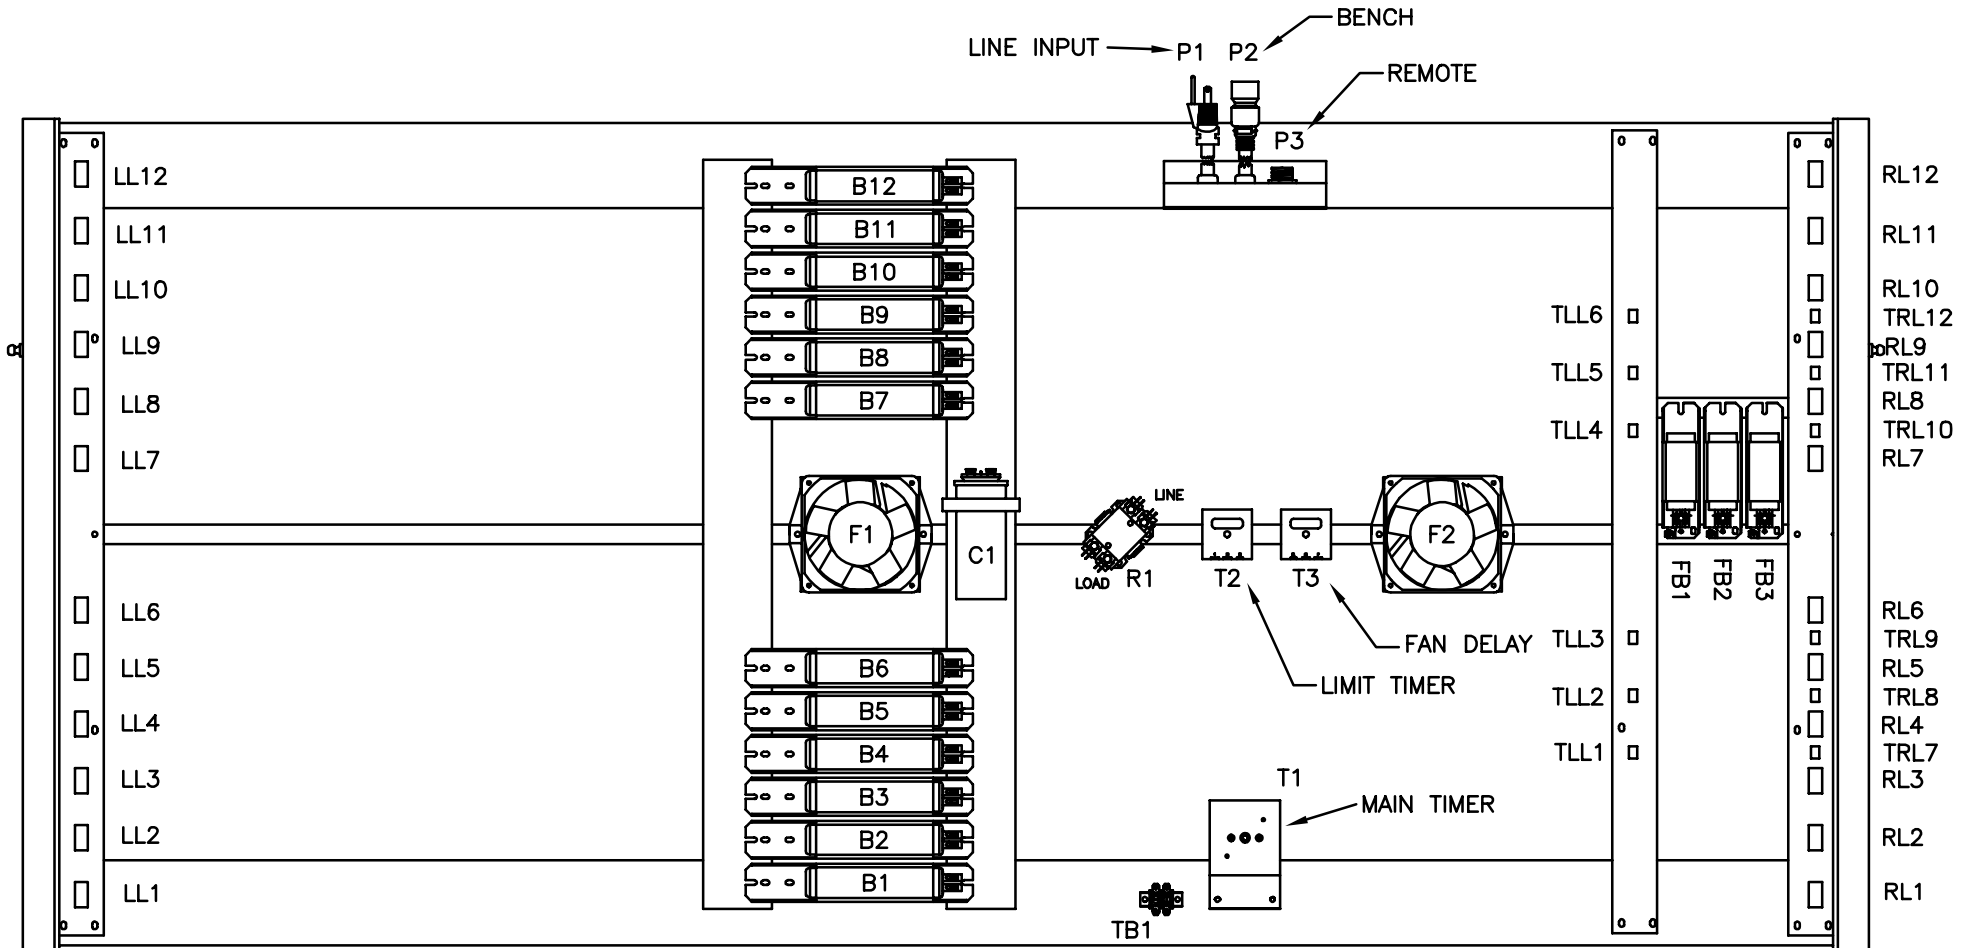

SUNVISION PRO 24ST HOOD

LL = LEFT LAMPHOLDER
 B = BALLAST
 F = FAN
 R = RELAY (CONTACTOR)
 TB = TERMINAL BLOCK
 S = SWITCH

RL = RIGHT LAMPHOLDER
 C = CAPACITOR
 P = POWER
 T = TIMER
 FB = FACE TAN BALLAST
 TLL = TURBO LEFT LAMPHOLDER
 TRL = TURBO RIGHT LAMPHOLDER

FRONT OF BED

6220 CHURCHMAN BYPASS
 INDIANAPOLIS, IN 46203

20826 REV. C

NOTE:
1. WIRE COLORS MAY NOT BE
EXACTLY AS SHOWN

SUNVISION PRO 24ST HOOD

LL = LEFT LAMPHOLDER
B = BALLAST
F = FAN
R = RELAY (CONTACTOR)
TB = TERMINAL BLOCK
S = SWITCH

RL = RIGHT LAMPHOLDER
C = CAPACITOR
P = POWER
T = TIMER
FB = FACE TAN BALLAST
TLL = TURBO LEFT LAMPHOLDER
TRL = TURBO RIGHT LAMPHOLDER

WARNING: ALTERING THE DESIGN, TIMER SYSTEM, OR WIRING FROM THAT SHOWN
HEREIN, WILL VOID THE WARRANTY, AND MAY RESULT IN A VIOLATION
OF FEDERAL LAW.