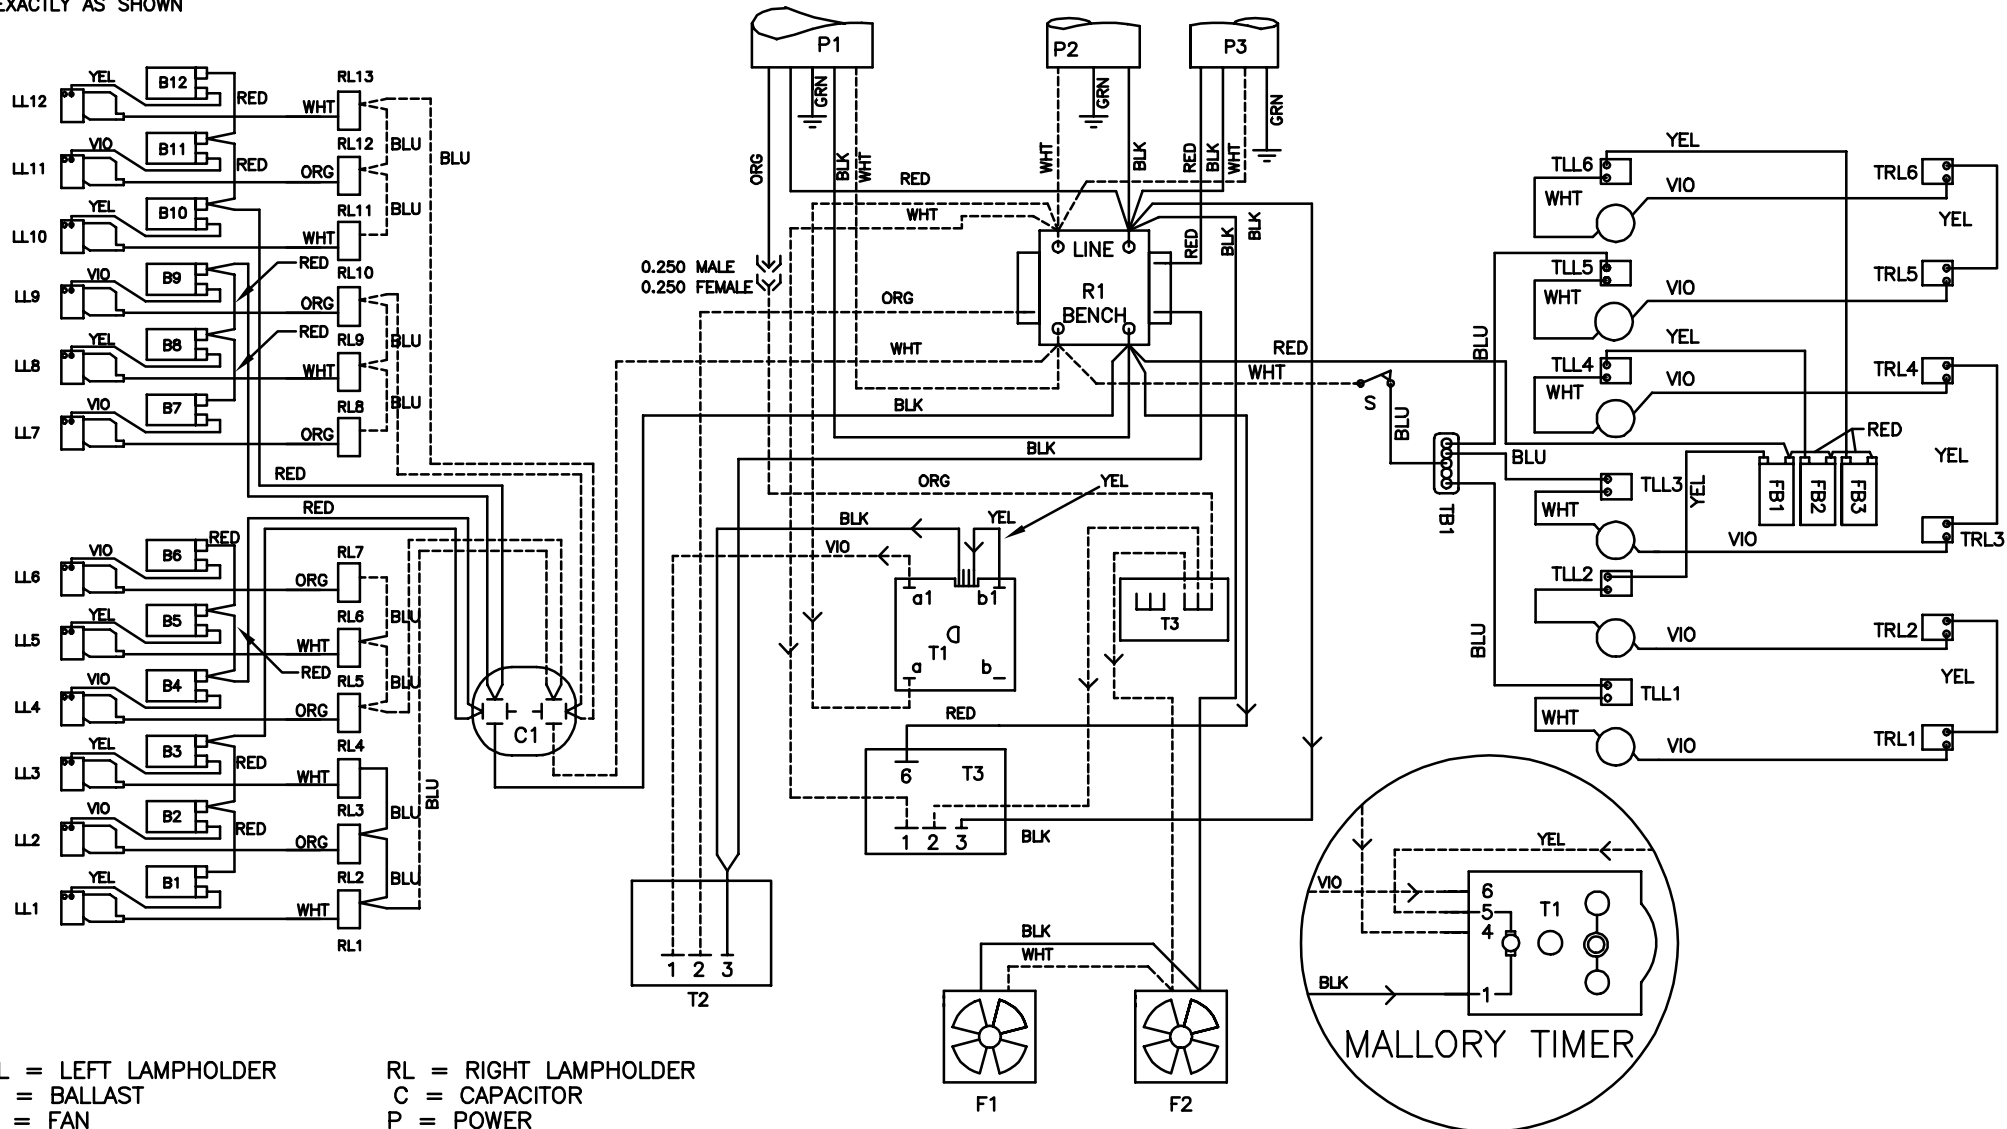

SUNVISION PRO 24ST HOOD

LL = LEFT LAMPHOLDER
 B = BALLAST
 F = FAN
 R = RELAY (CONTACTOR)
 TB = TERMINAL BLOCK
 S = SWITCH

RL = RIGHT LAMPHOLDER
 C = CAPACITOR
 P = POWER
 T = TIMER
 FB = FACE TAN BALLAST
 TLL = TURBO LEFT LAMPHOLDER
 TRL = TURBO RIGHT LAMPHOLDER

FRONT OF BED

6220 CHURCHMAN BYPASS
 INDIANAPOLIS, IN 46203

20826 REV. C

NOTE:
1. WIRE COLORS MAY NOT BE
EXACTLY AS SHOWN

SUNVISION PRO 24ST HOOD

LL = LEFT LAMPHOLDER
B = BALLAST
F = FAN
R = RELAY (CONTACTOR)
TB = TERMINAL BLOCK
S = SWITCH

RL = RIGHT LAMPHOLDER
C = CAPACITOR
P = POWER
T = TIMER
FB = FACE TAN BALLAST
TLL = TURBO LEFT LAMPHOLDER
TRL = TURBO RIGHT LAMPHOLDER

WARNING: ALTERING THE DESIGN, TIMER SYSTEM, OR WIRING FROM THAT SHOWN
HEREIN, WILL VOID THE WARRANTY, AND MAY RESULT IN A VIOLATION
OF FEDERAL LAW.

NOTE:

1. WIRE COLORS MAY NOT BE EXACTLY AS SHOWN

SUNVISION PRO 24S BENCH

LL = LEFT LAMPHOLDER
 B = BALLAST
 F = FAN
 HC = HOUR COUNTER

RL = RIGHT LAMPHOLDER
 C = CAPACITOR
 P = POWER JACK

WARNING: ALTERING THE DESIGN, TIMER SYSTEM, OR WIRING FROM THAT SHOWN HEREIN, WILL VOID THE WARRANTY, AND MAY RESULT IN A VIOLATION OF FEDERAL LAW.