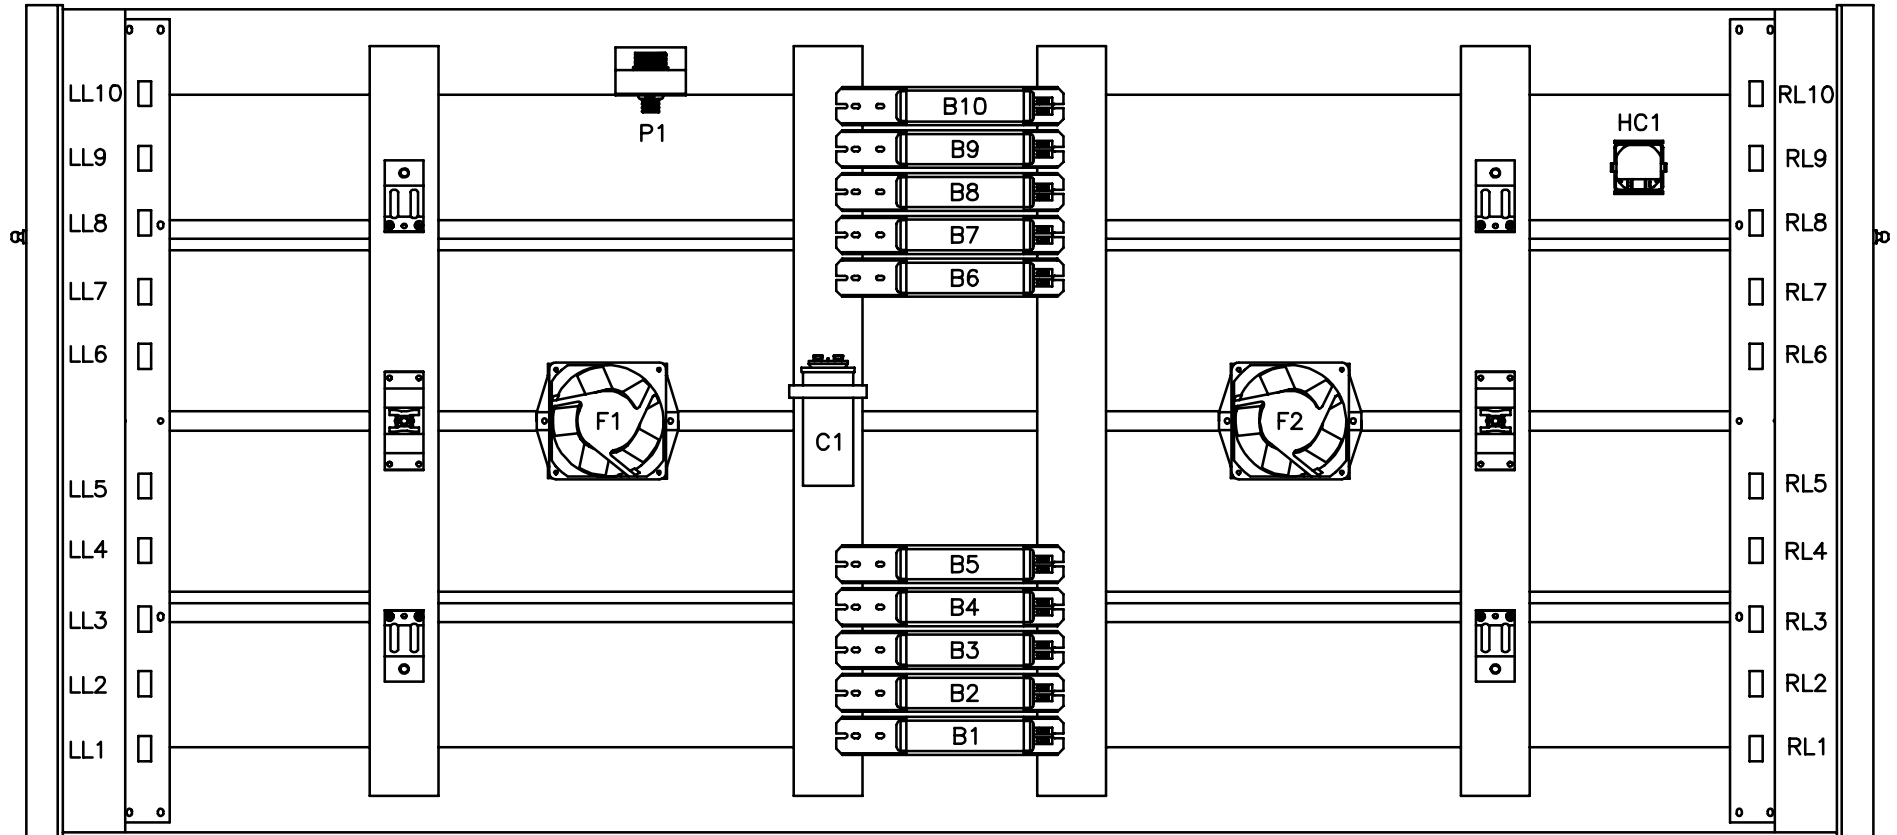

SUNQUEST PRO 20SX BENCH

LL = LEFT LAMP HOLDER
B = BALLAST
F = FAN

RL = RIGHT LAMP HOLDER
C = CAPACITOR
P = POWER
HC = HOUR COUNTER

FRONT OF BED

6220 CHURCHMAN BYPASS
INDIANAPOLIS, IN 46203

22209 REV. A