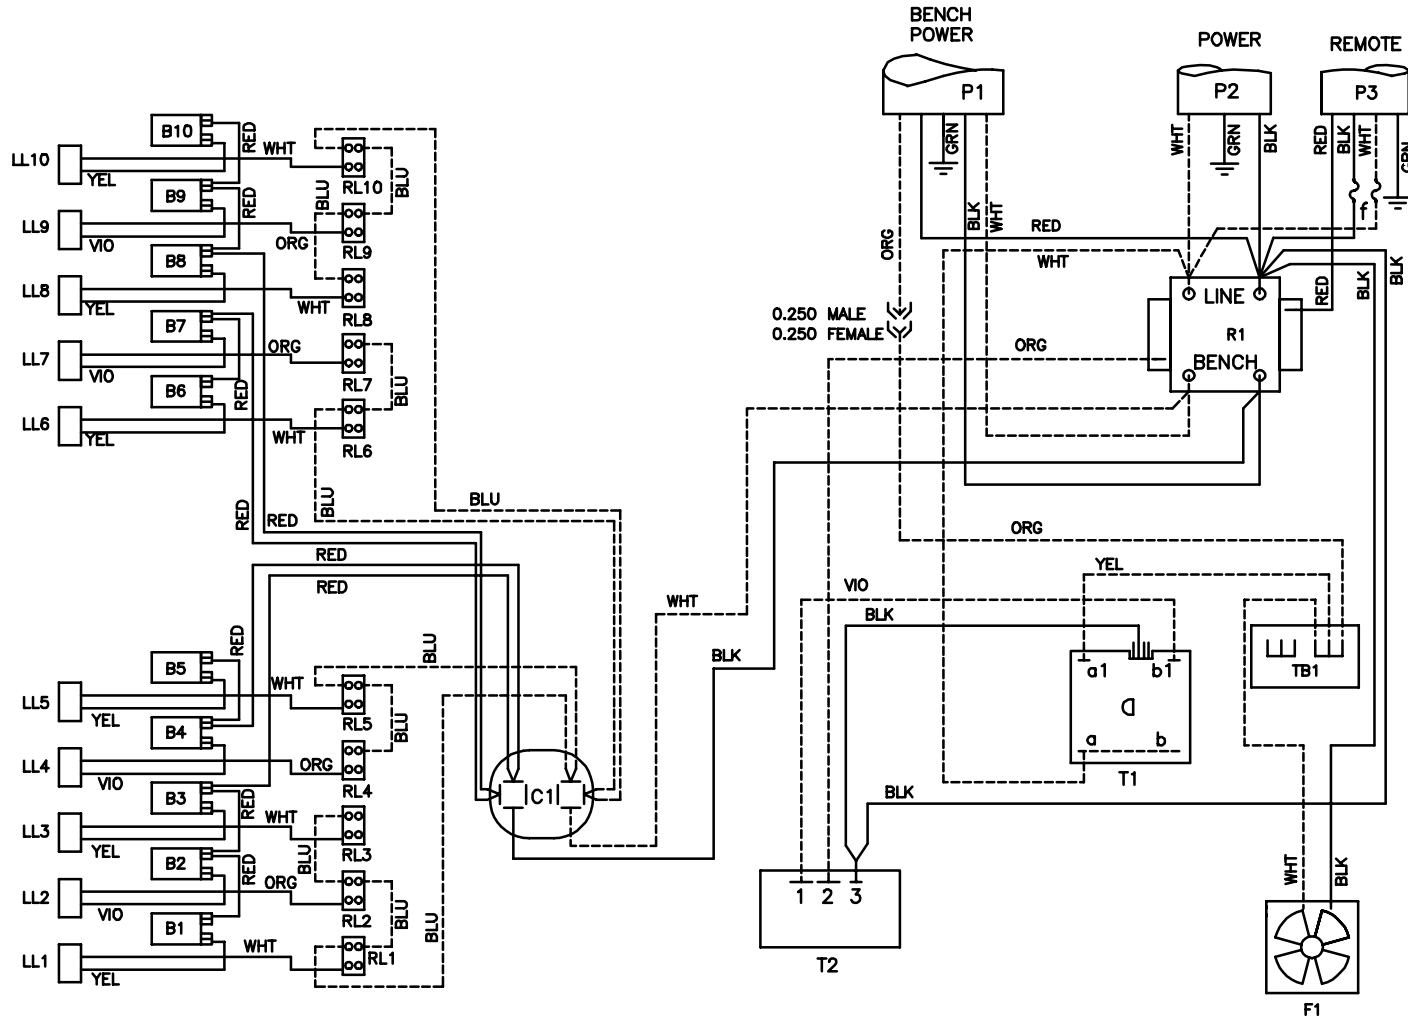

SUNQUEST PRO 20SX CANOPY

LL = LEFT LAMP HOLDER
 B = BALLAST
 F = FAN
 R = RELAY (CONTACTOR)
 TB = TERMINAL BLOCK

RL = RIGHT LAMP HOLDER
 C = CAPACITOR
 P = POWER
 T = TIMER
 f = FUSE

FRONT OF BED

6220 CHURCHMAN BYPASS
 INDIANAPOLIS, IN 46203

22208 REV. A

SUNQUEST PRO 20SX CANOPY

NOTE:

1. WIRE COLORS MAY NOT BE EXACTLY AS SHOWN

LL = LEFT LAMP HOLDER
 B = BALLAST
 F = FAN
 R = RELAY (CONTACTOR)
 TB = TERMINAL BLOCK

RL = RIGHT LAMP HOLDER
 C = CAPACITOR
 P = POWER
 T = TIMER
 f = FUSE

RL = RIGHT LAMP HOLDER
 C = CAPACITOR
 P = POWER
 HC = HOUR COUNTER

FRONT OF BED

6220 CHURCHMAN BYPASS
 INDIANAPOLIS, IN 46203

22209 REV. A

SUNQUEST PRO 20SX BENCH

NOTE:

1. WIRE COLORS MAY NOT BE EXACTLY AS SHOWN

LL = LEFT LAMP HOLDER
 B = BALLAST
 F = FAN

RL = RIGHT LAMP HOLDER
 C = CAPACITOR
 P = POWER
 HC = HOUR COUNTER

WARNING: ALTERING THE DESIGN, TIMER SYSTEM, OR WIRING FROM THAT SHOWN HEREIN, WILL VOID THE WARRANTY, AND MAY RESULT IN A VIOLATION OF FEDERAL LAW.