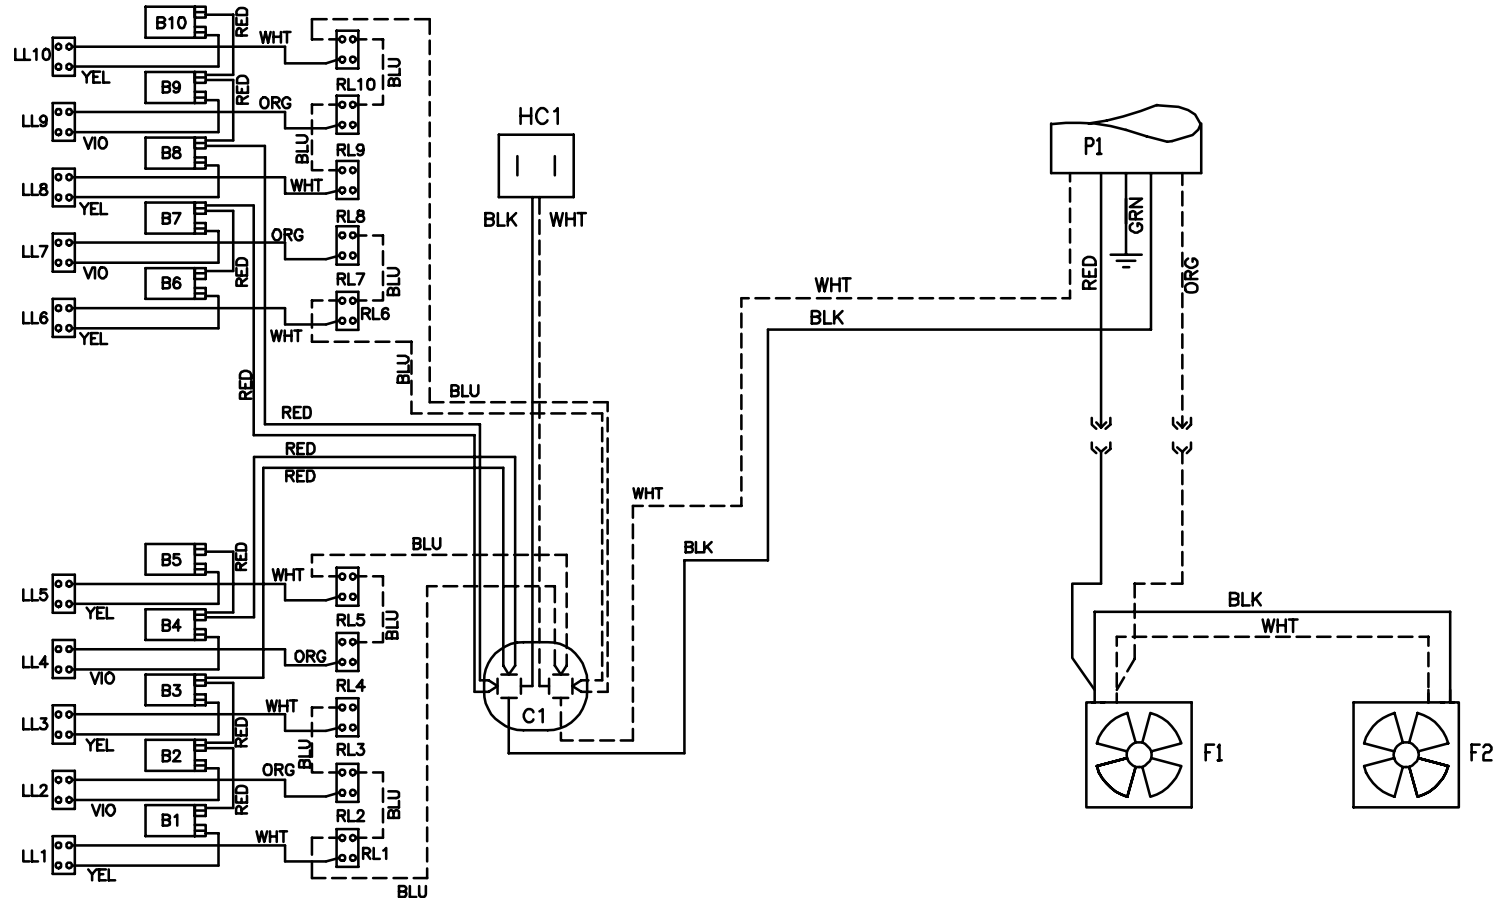

22208 REV. A

SUNQUEST PRO 20SX CANOPY

NOTE:

1. WIRE COLORS MAY NOT BE EXACTLY AS SHOWN

LL = LEFT LAMP HOLDER
 B = BALLAST
 F = FAN
 R = RELAY (CONTACTOR)
 TB = TERMINAL BLOCK

RL = RIGHT LAMP HOLDER
 C = CAPACITOR
 P = POWER
 T = TIMER
 f = FUSE

RL = RIGHT LAMP HOLDER
 C = CAPACITOR
 P = POWER
 HC = HOUR COUNTER

FRONT OF BED

6220 CHURCHMAN BYPASS
 INDIANAPOLIS, IN 46203

22209 REV. A

SUNQUEST PRO 20SX BENCH

NOTE:

1. WIRE COLORS MAY NOT BE EXACTLY AS SHOWN

LL = LEFT LAMP HOLDER
 B = BALLAST
 F = FAN

RL = RIGHT LAMP HOLDER
 C = CAPACITOR
 P = POWER
 HC = HOUR COUNTER

WARNING: ALTERING THE DESIGN, TIMER SYSTEM, OR WIRING FROM THAT SHOWN HEREIN, WILL VOID THE WARRANTY, AND MAY RESULT IN A VIOLATION OF FEDERAL LAW.