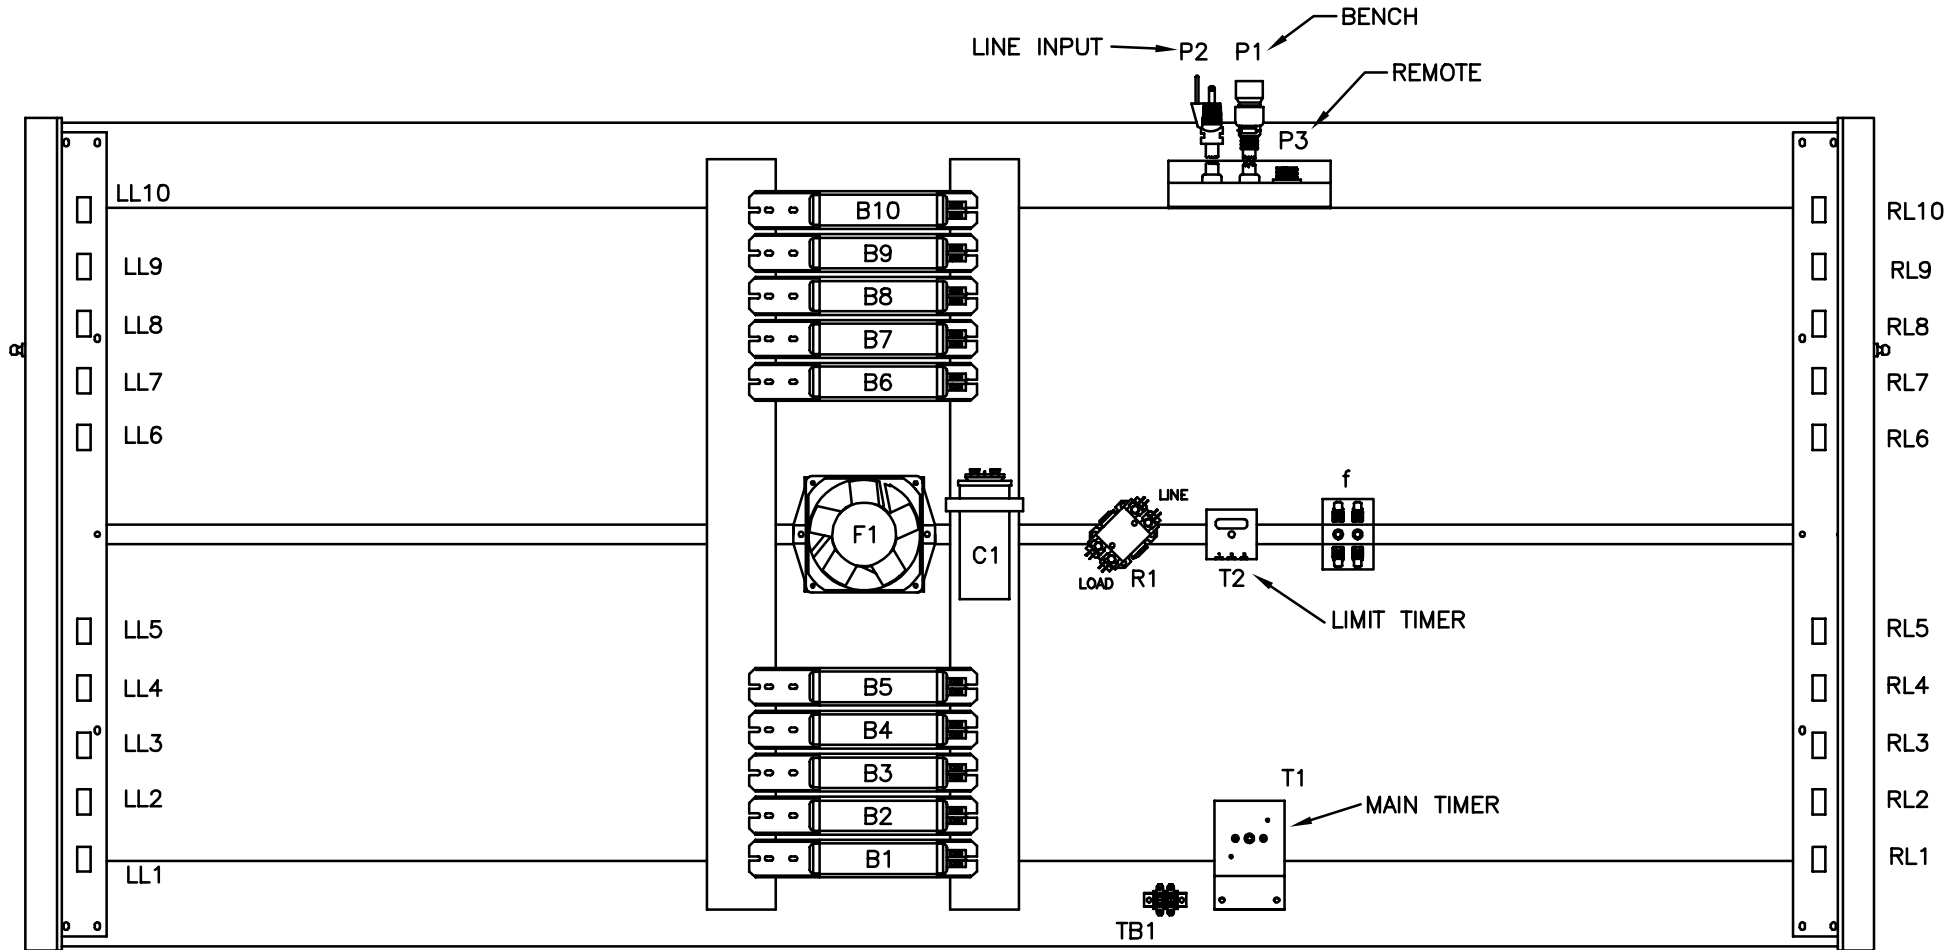

SUNQUEST PRO 20SX CANOPY

LL = LEFT LAMP HOLDER
 B = BALLAST
 F = FAN
 R = RELAY (CONTACTOR)
 TB = TERMINAL BLOCK

RL = RIGHT LAMP HOLDER
 C = CAPACITOR
 P = POWER
 T = TIMER
 f = FUSE

FRONT OF BED

6220 CHURCHMAN BYPASS
 INDIANAPOLIS, IN 46203

22208 REV. A

SUNQUEST PRO 20SX CANOPY

NOTE:

1. WIRE COLORS MAY NOT BE EXACTLY AS SHOWN

LL = LEFT LAMP HOLDER
 B = BALLAST
 F = FAN
 R = RELAY (CONTACTOR)
 TB = TERMINAL BLOCK

RL = RIGHT LAMP HOLDER
 C = CAPACITOR
 P = POWER
 T = TIMER
 f = FUSE

RL = RIGHT LAMP HOLDER
 C = CAPACITOR
 P = POWER
 HC = HOUR COUNTER

FRONT OF BED

6220 CHURCHMAN BYPASS
 INDIANAPOLIS, IN 46203

22209 REV. A

SUNQUEST PRO 20SX BENCH

NOTE:

1. WIRE COLORS MAY NOT BE EXACTLY AS SHOWN