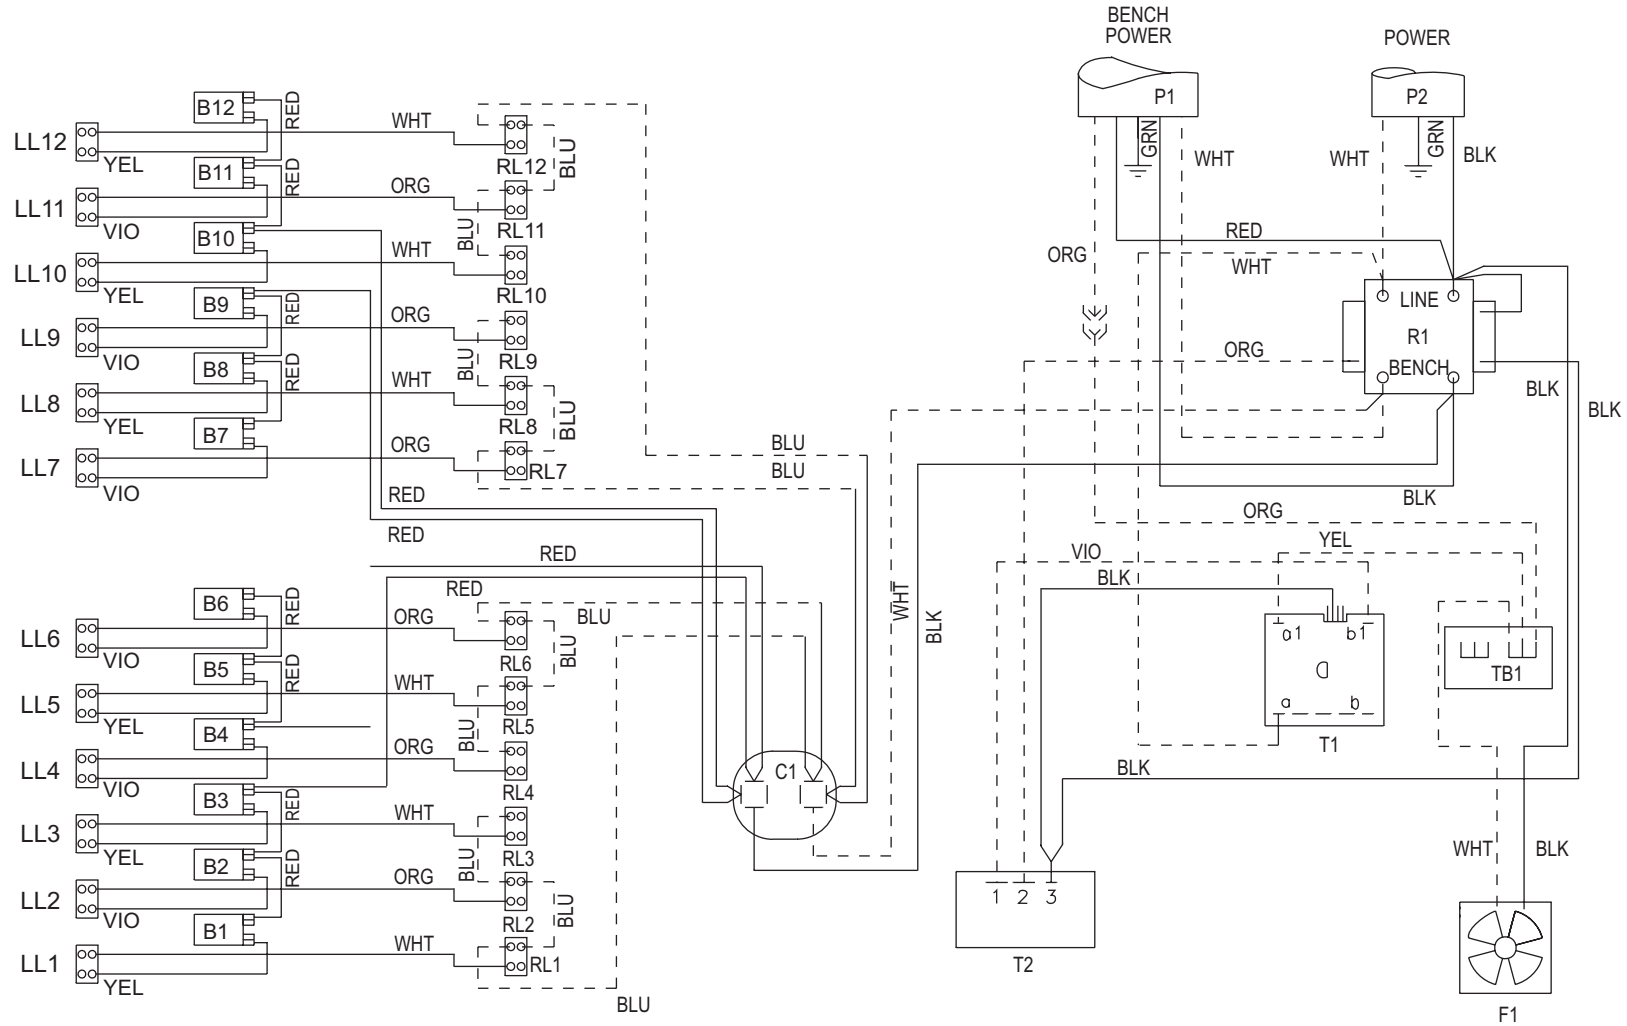

# SUNQUEST PRO 24RS CANOPY

FRONT OF BED

- LL = LEFT LAMPHOLDER
- B = BALLAST
- F = FAN
- R = RELAY (CONTACTOR)
- TB = TERMINAL BLOCK
- RL = RIGHT LAMPHOLDER
- C = CAPACITOR
- P = POWER
- T = TIMER

6220 CHURCHMAN BYPASS  
INDIANAPOLIS, IN 46203

22220 REV. A

NOTE:  
1. WIRE COLORS MAY NOT BE  
EXACTLY AS SHOWN

# SUNQUEST PRO 24RS CANOPY

LL = LEFT LAMPHOLDER      RL = RIGHT LAMPHOLDER  
 B = BALLAST                    C = CAPACITOR  
 F = FAN                         P = POWER  
 R = RELAY (CONTACTOR)      T = TIMER  
 TB = TERMINAL BLOCK