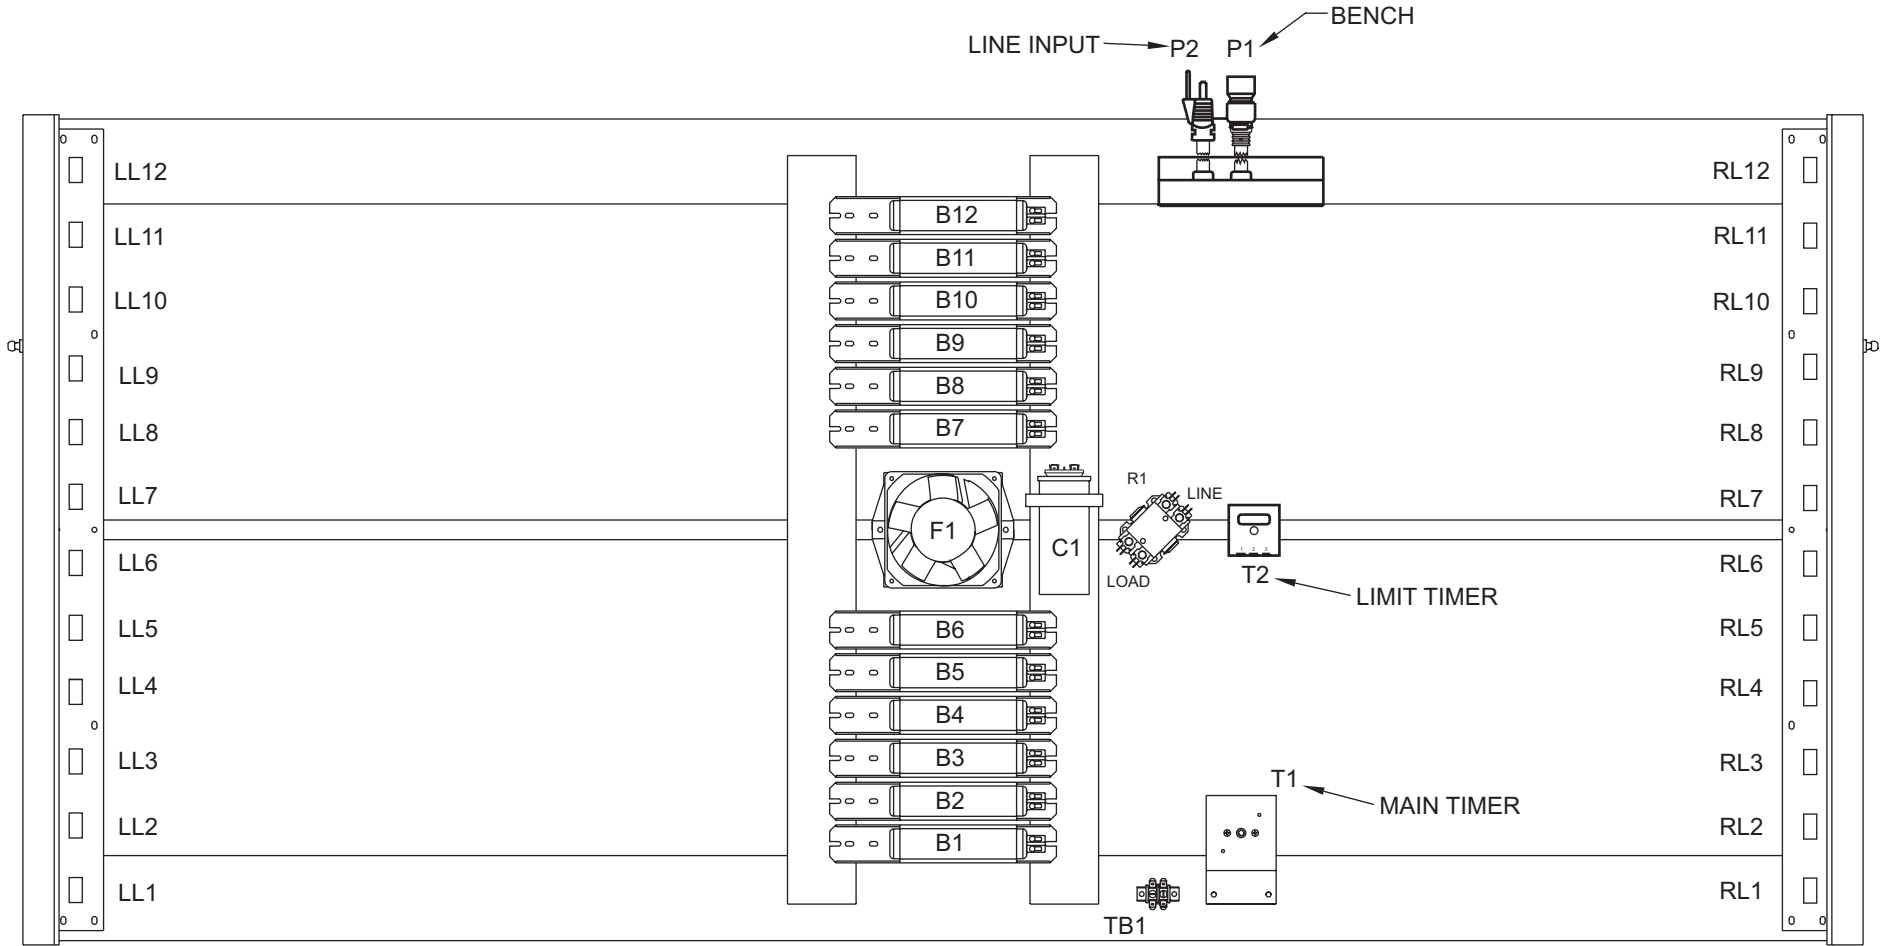

# SUNQUEST PRO 24RS CANOPY

FRONT OF BED

- LL = LEFT LAMPHOLDER
- B = BALLAST
- F = FAN
- R = RELAY (CONTACTOR)
- TB = TERMINAL BLOCK
- RL = RIGHT LAMPHOLDER
- C = CAPACITOR
- P = POWER
- T = TIMER

6220 CHURCHMAN BYPASS  
INDIANAPOLIS, IN 46203