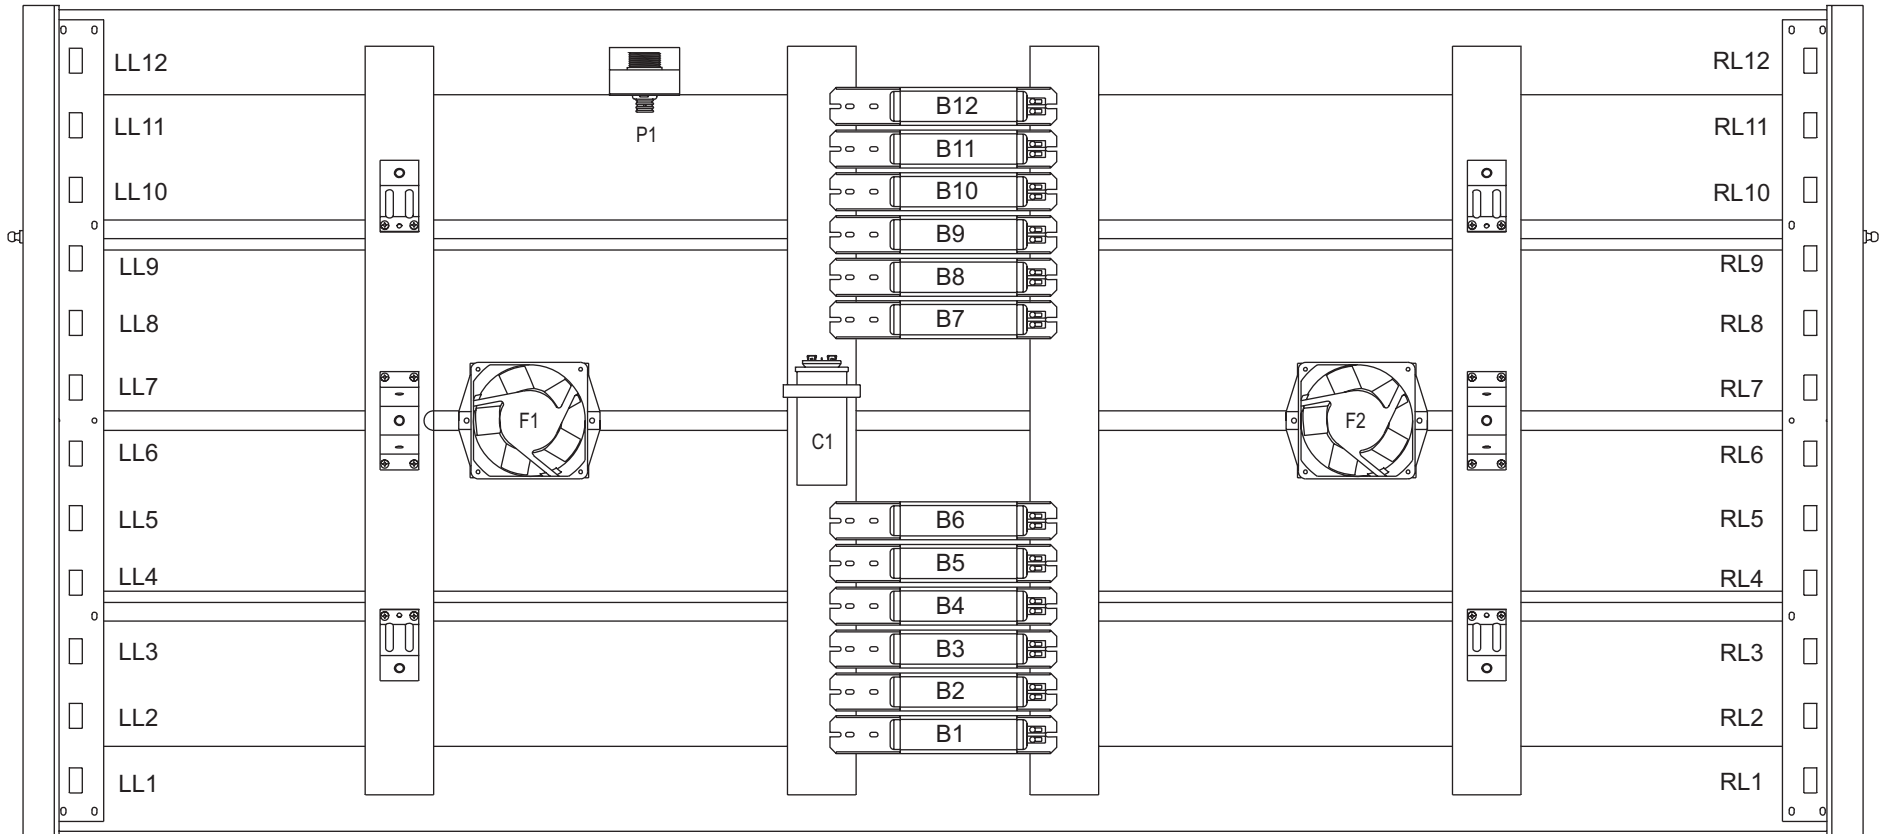

SUNQUEST PRO 24RS BENCH

FRONT OF BED

LL = LEFT LAMPHOLDER   RL = RIGHT LAMPHOLDER
B = BALLAST   C = CAPACITOR
F = FAN   P = POWER JACK

6220 CHURCHMAN BYPASS
INDIANAPOLIS, IN 46203

22223 REV. A