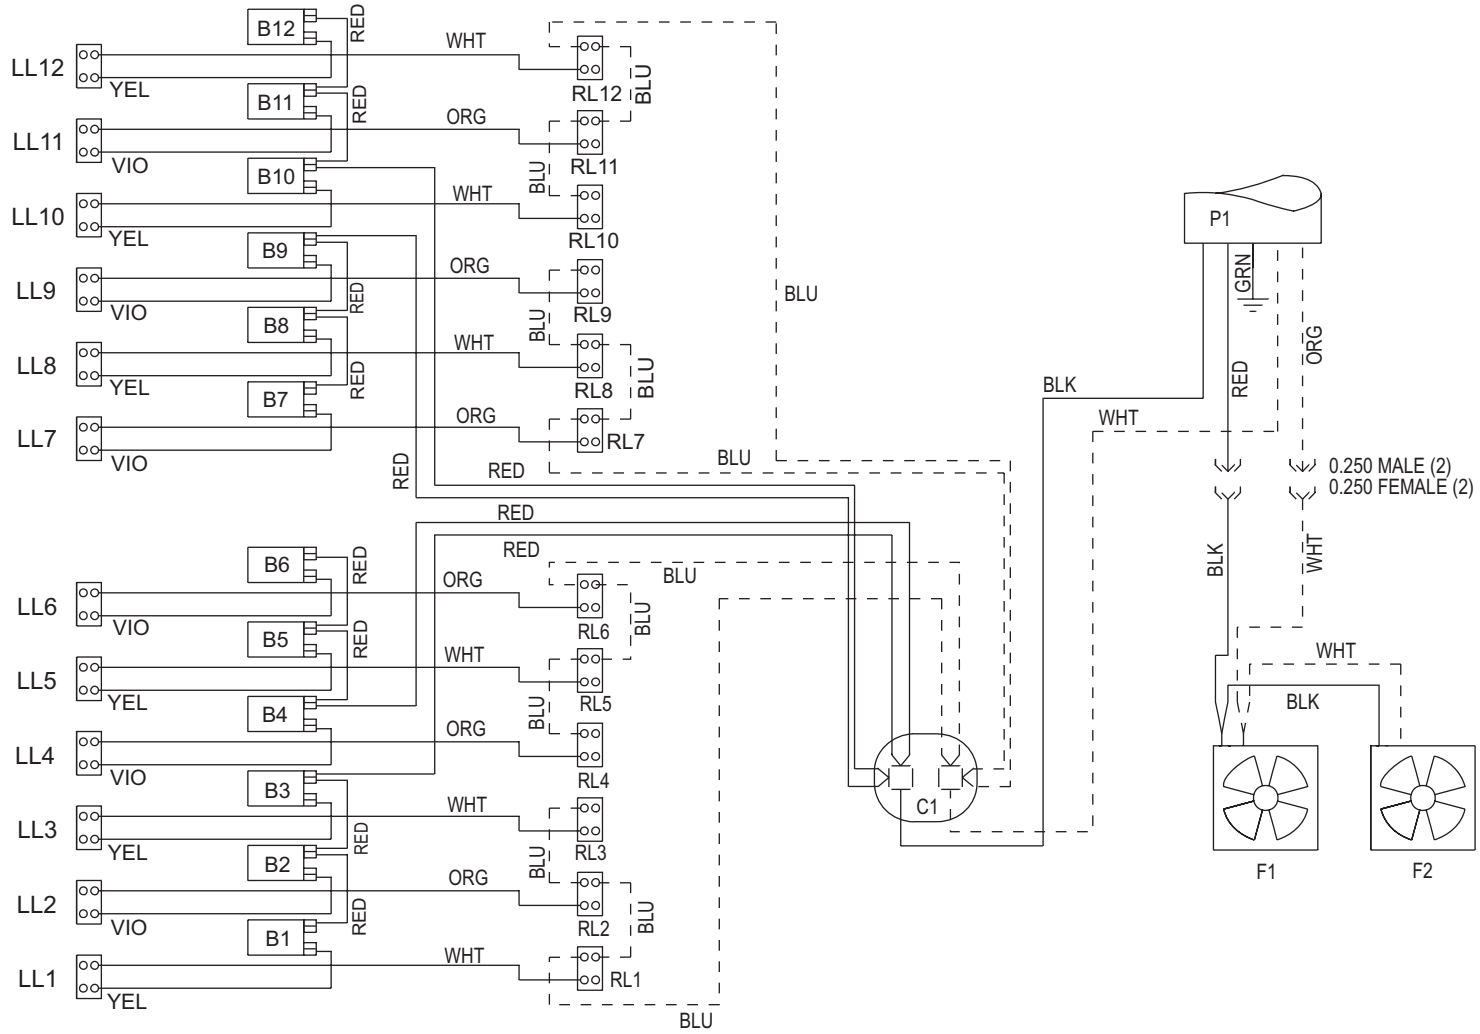

SUNQUEST PRO 24RS BENCH

NOTE:
1. WIRE COLORS MAY NOT BE
EXACTLY AS SHOWN

LL = LEFT LAMPHOLDER   RL = RIGHT LAMPHOLDER
B = BALLAST   C = CAPACITOR
F = FAN   P = POWER JACK

WARNING: ALTERING THE DESIGN, TIMER SYSTEM, OR WIRING FROM THAT SHOWN HEREIN, WILL VOID THE WARRANTY, AND MAY RESULT IN A VIOLATION OF FEDERAL LAW.