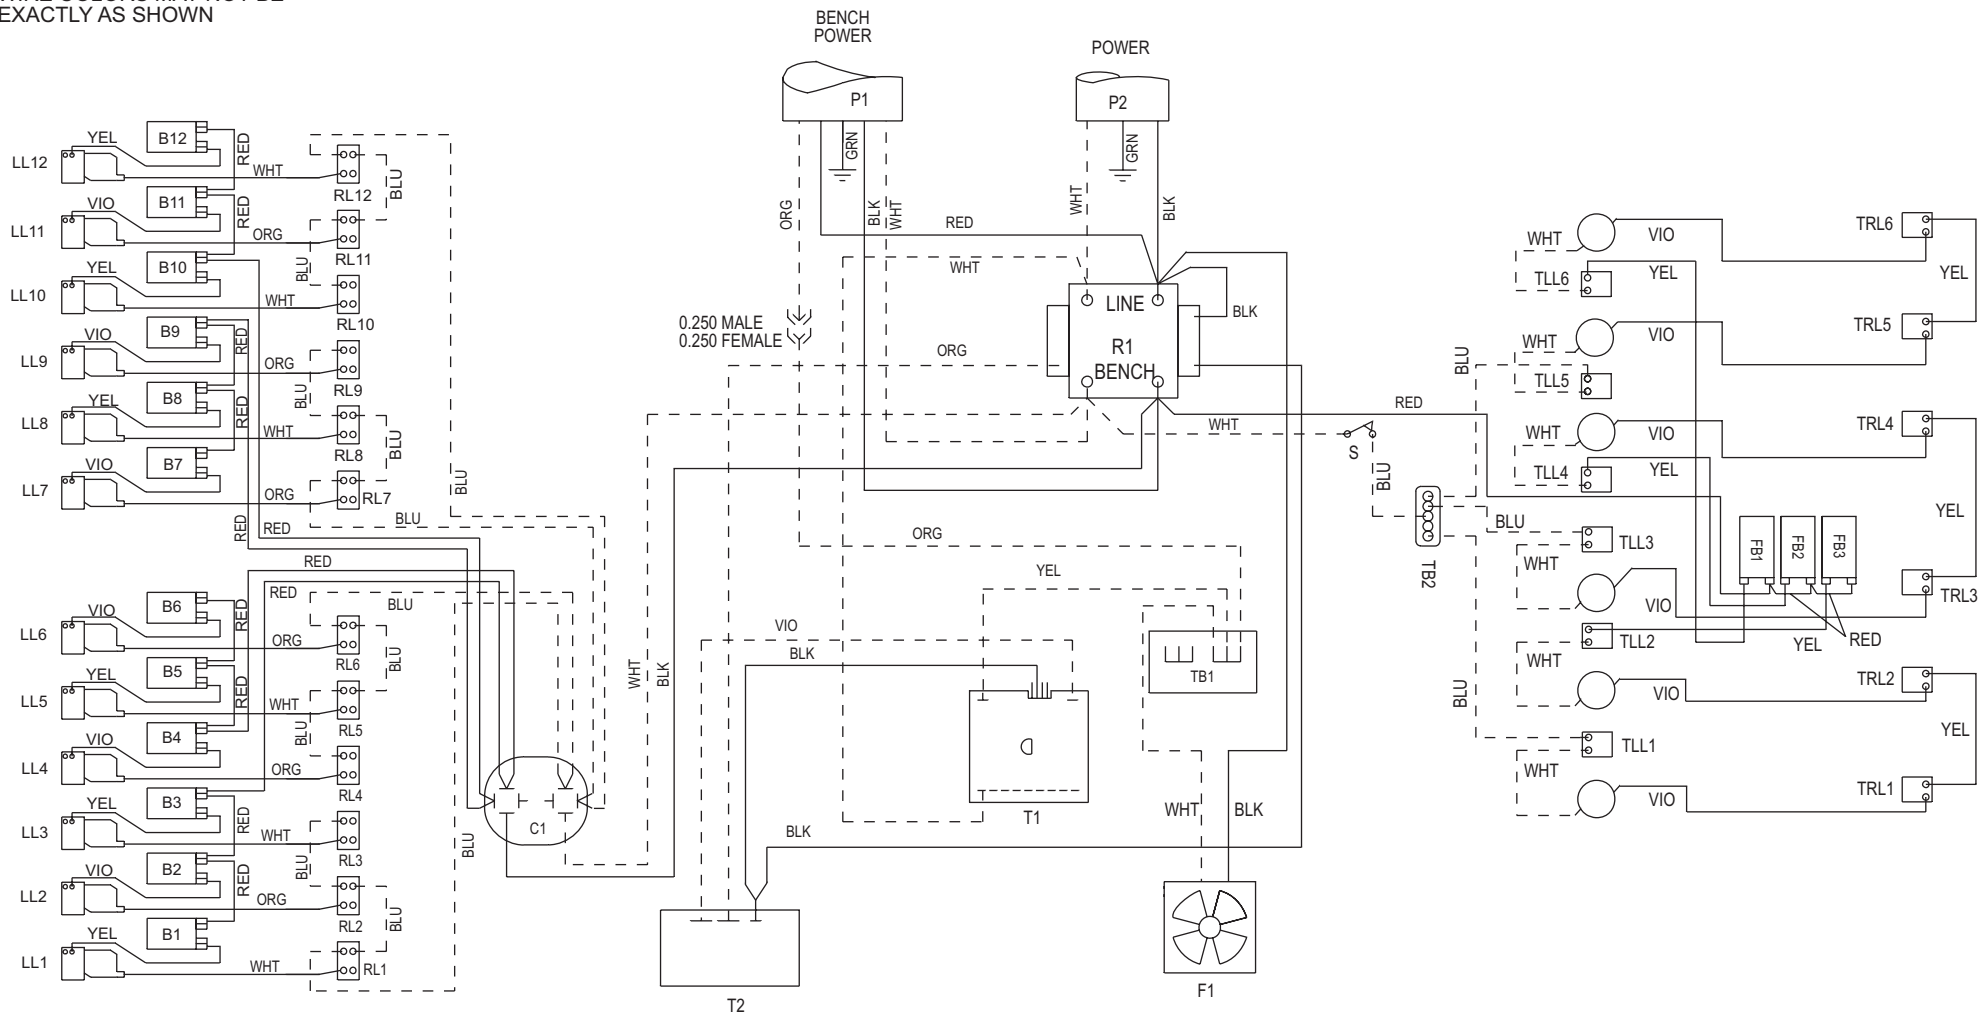

# SUNQUEST PRO 24RST CANOPY

LL = LEFT LAMP HOLDER  
 B = BALLAST  
 F = FAN  
 R = RELAY (CONTACTOR)  
 TB = TERMINAL BLOCK  
 S = SWITCH  
 FB = FACE TANNER BALLAST

RL = RIGHT LAMP HOLDER  
 C = CAPACITOR  
 P = POWER  
 T = TIMER  
 TLL = TURBO LEFT LAMP HOLDER  
 TRL = TURBO RIGHT LAMP HOLDER

# SUNQUEST PRO 24RST CANOPY

NOTE:  
1. WIRE COLORS MAY NOT BE EXACTLY AS SHOWN

LL = LEFT LAMP HOLDER  
B = BALLAST  
F = FAN  
R = RELAY (CONTACTOR)  
TB = TERMINAL BLOCK  
S = SWITCH  
FB = FACE TANNER BALLAST

RL = RIGHT LAMP HOLDER  
C = CAPACITOR  
P = POWER  
T = TIMER  
TLL = TURBO LEFT LAMP HOLDER  
TRL = TURBO RIGHT LAMP HOLDER

**WARNING:** ALTERING THE DESIGN, TIMER SYSTEM, OR WIRING FROM THAT SHOWN HEREIN, WILL VOID THE WARRANTY, AND MAY RESULT IN A VIOLATION OF FEDERAL LAW.