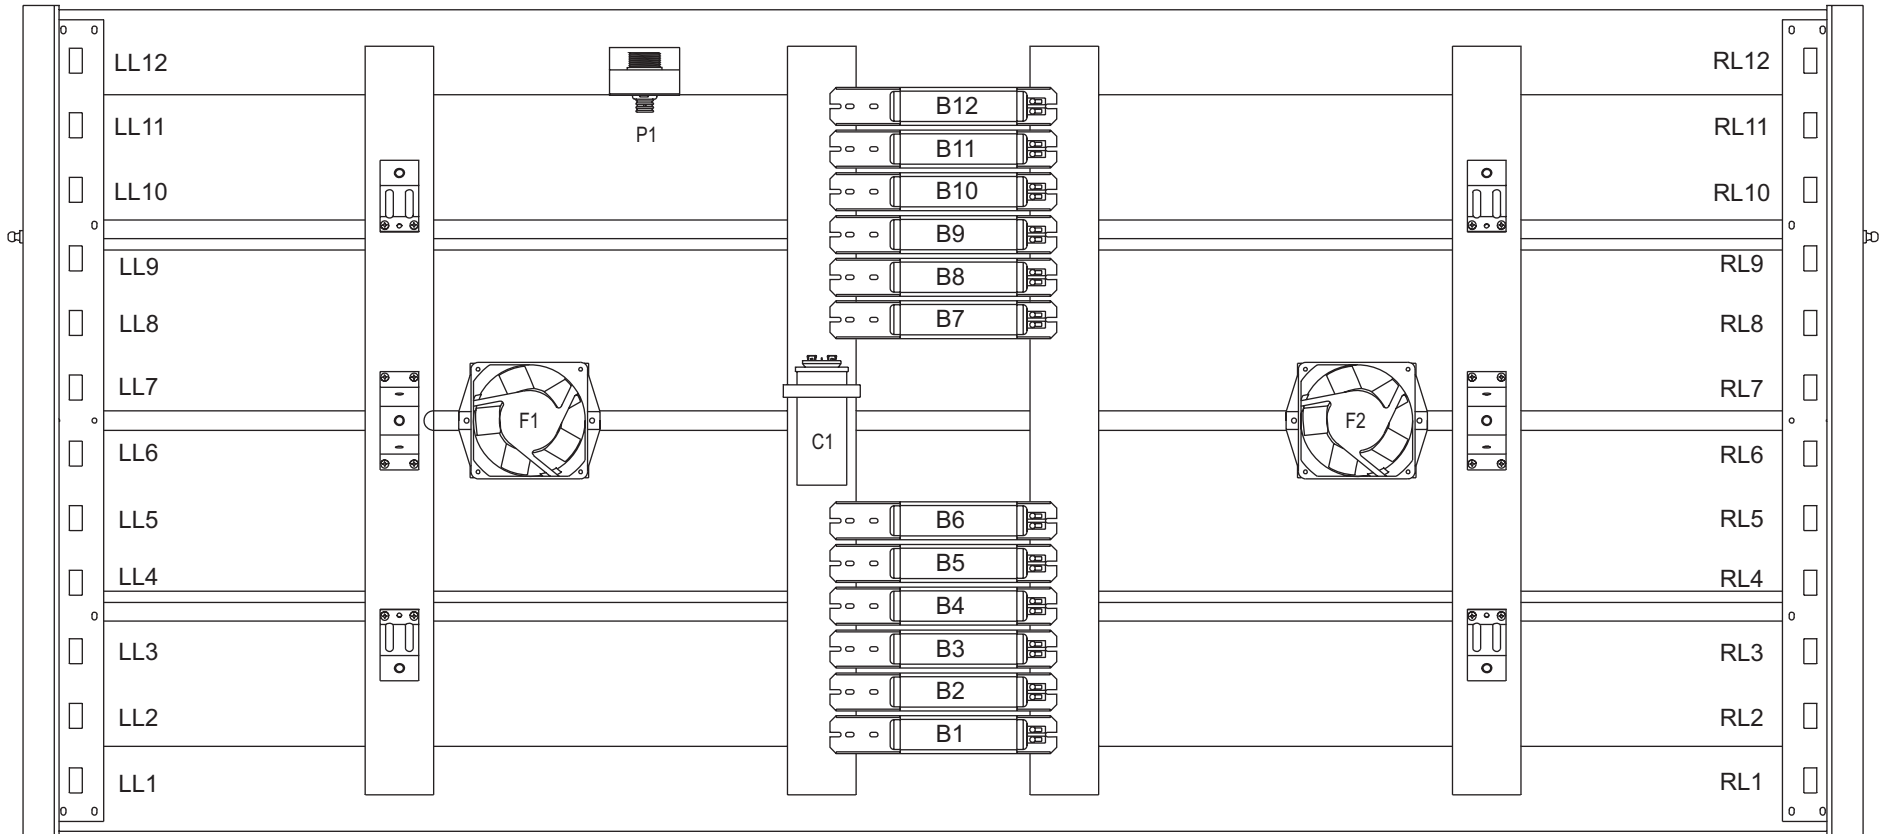

SUNQUEST PRO 24RS BENCH

FRONT OF BED

LL = LEFT LAMPHOLDER
B = BALLAST
F = FAN
RL = RIGHT LAMPHOLDER
C = CAPACITOR
P = POWER JACK

6220 CHURCHMAN BYPASS
INDIANAPOLIS, IN 46203

22223 REV. A