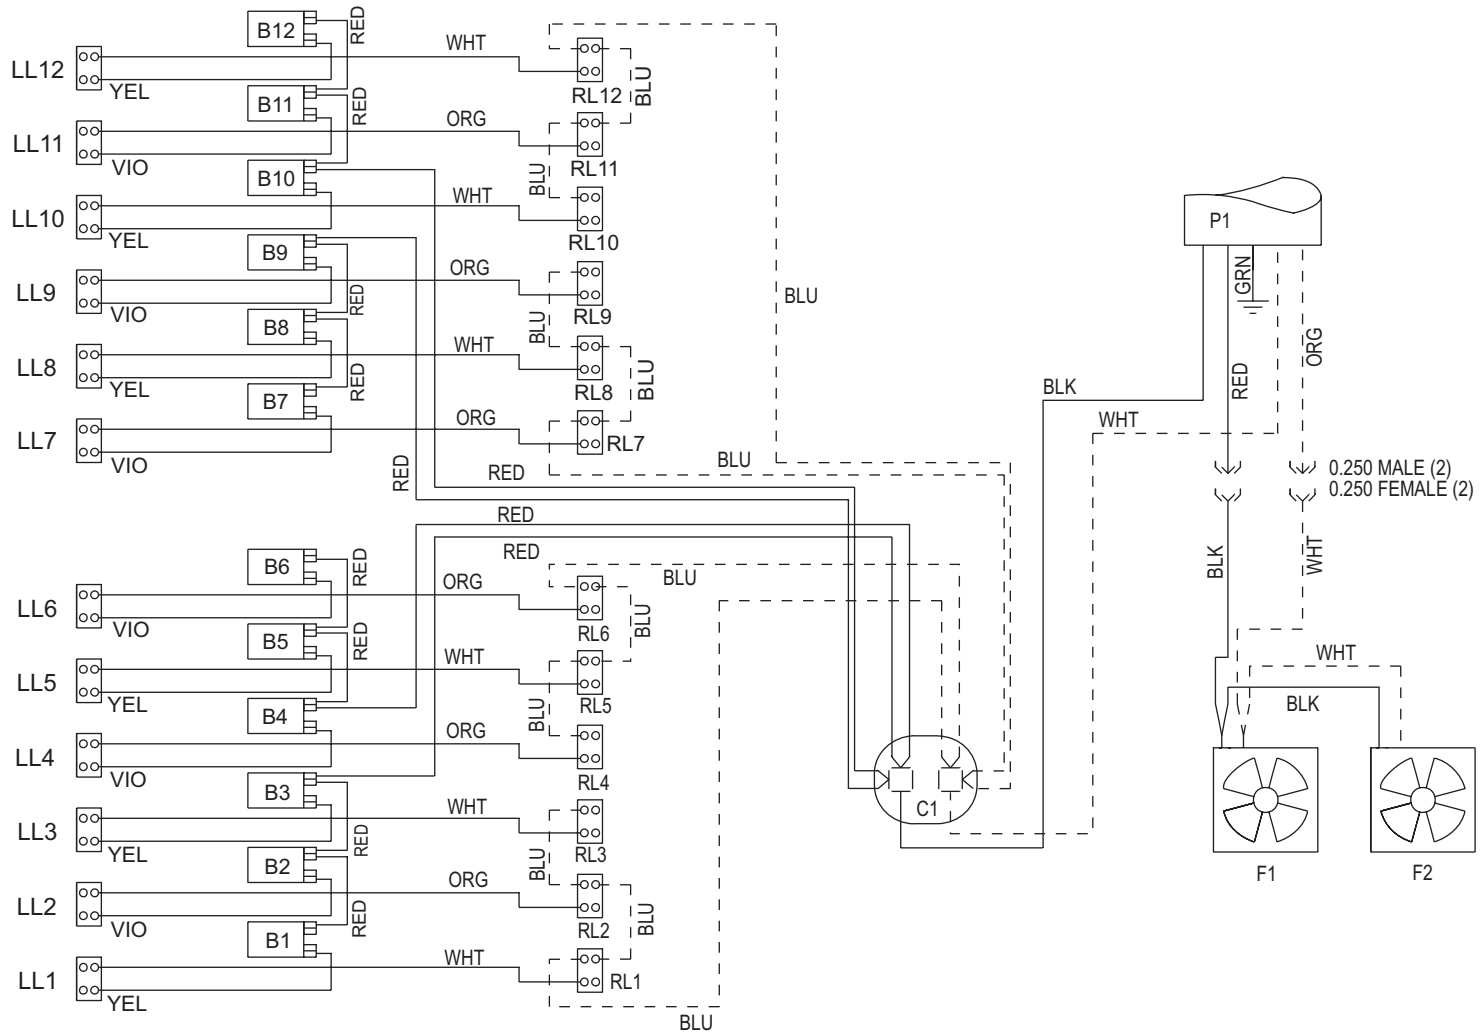

RL = RIGHT LAMP HOLDER  
C = CAPACITOR  
P = POWER  
T = TIMER  
TLL = TURBO LEFT LAMP HOLDER  
TRL = TURBO RIGHT LAMP HOLDER

**WARNING:** ALTERING THE DESIGN, TIMER SYSTEM, OR WIRING FROM THAT SHOWN HEREIN, WILL VOID THE WARRANTY, AND MAY RESULT IN A VIOLATION OF FEDERAL LAW.

# SUNQUEST PRO 24RS BENCH

FRONT OF BED

LL = LEFT LAMPHOLDER  
 B = BALLAST  
 F = FAN  
 RL = RIGHT LAMPHOLDER  
 C = CAPACITOR  
 P = POWER JACK

6220 CHURCHMAN BYPASS  
 INDIANAPOLIS, IN 46203

22223 REV. A

# SUNQUEST PRO 24RS BENCH

NOTE:  
1. WIRE COLORS MAY NOT BE EXACTLY AS SHOWN

LL = LEFT LAMPHOLDER      RL = RIGHT LAMPHOLDER  
 B = BALLAST                      C = CAPACITOR  
 F = FAN                              P = POWER JACK