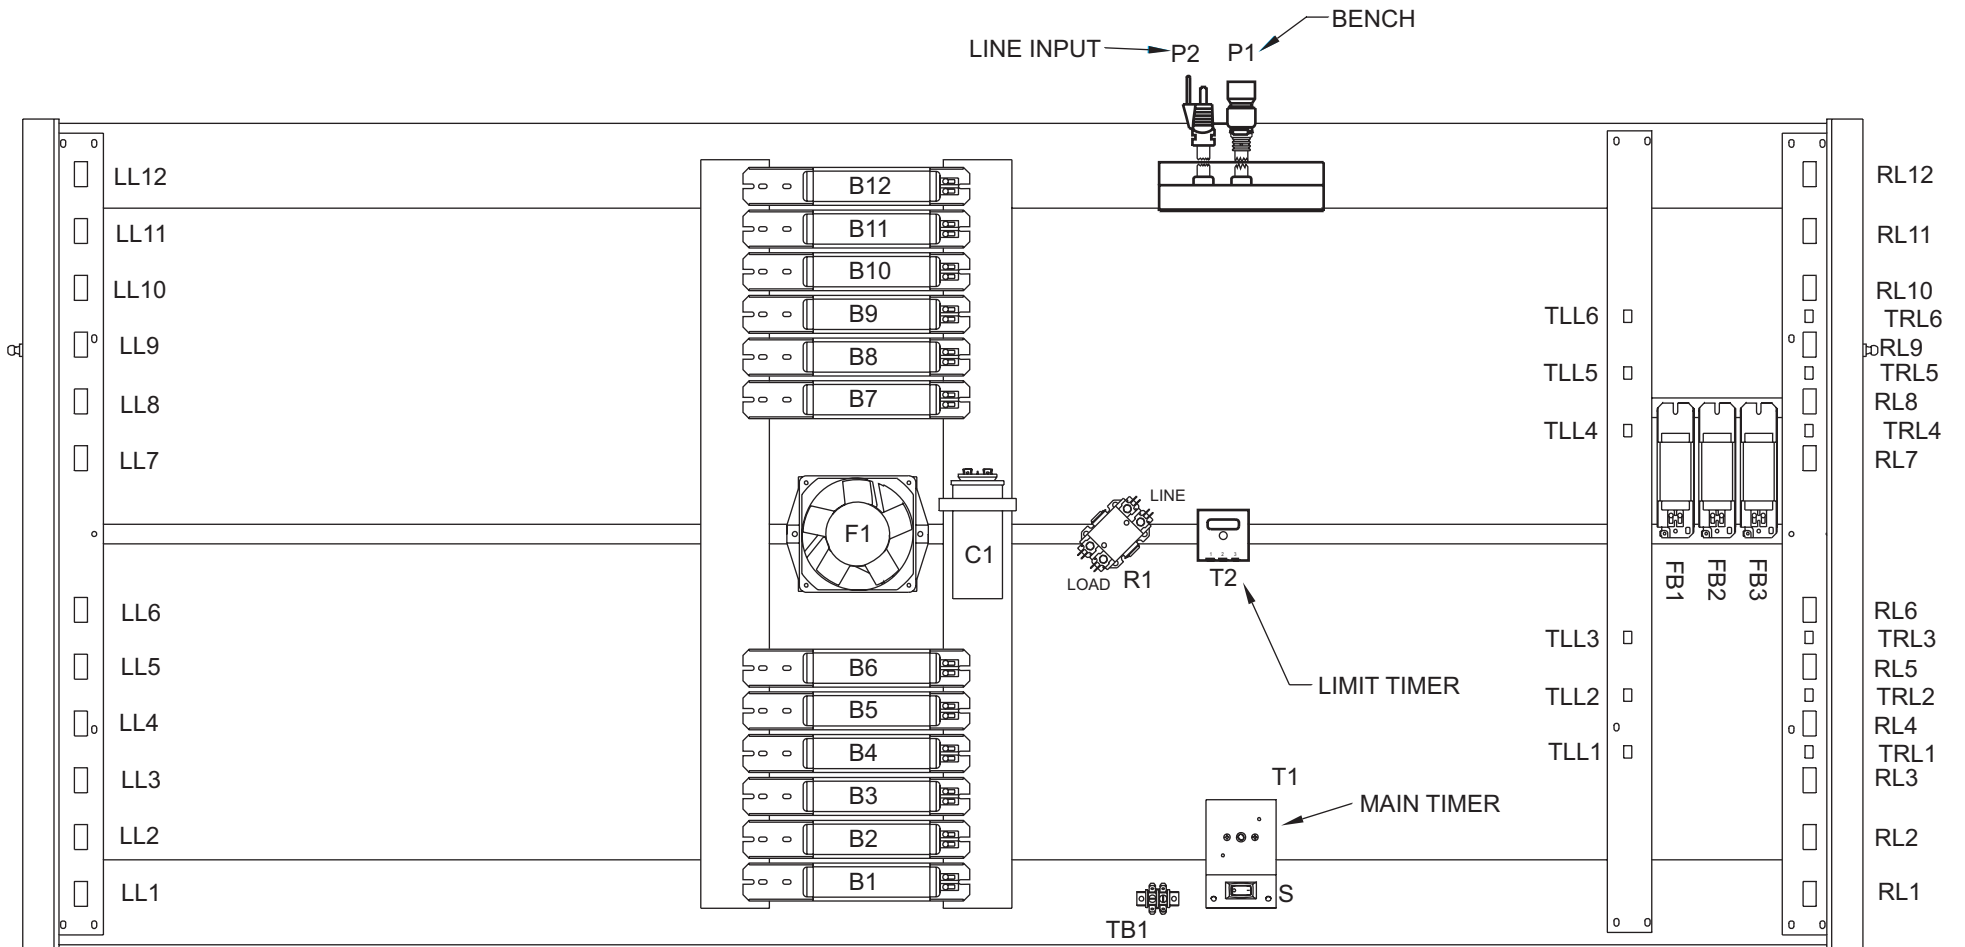

# SUNQUEST PRO 24RST CANOPY

LL = LEFT LAMP HOLDER  
 B = BALLAST  
 F = FAN  
 R = RELAY (CONTACTOR)  
 TB = TERMINAL BLOCK  
 S = SWITCH  
 FB = FACE TANNER BALLAST

RL = RIGHT LAMP HOLDER  
 C = CAPACITOR  
 P = POWER  
 T = TIMER  
 TLL = TURBO LEFT LAMP HOLDER  
 TRL = TURBO RIGHT LAMP HOLDER

RL = RIGHT LAMP HOLDER  
C = CAPACITOR  
P = POWER  
T = TIMER  
TLL = TURBO LEFT LAMP HOLDER  
TRL = TURBO RIGHT LAMP HOLDER

**WARNING:** ALTERING THE DESIGN, TIMER SYSTEM, OR WIRING FROM THAT SHOWN HEREIN, WILL VOID THE WARRANTY, AND MAY RESULT IN A VIOLATION OF FEDERAL LAW.