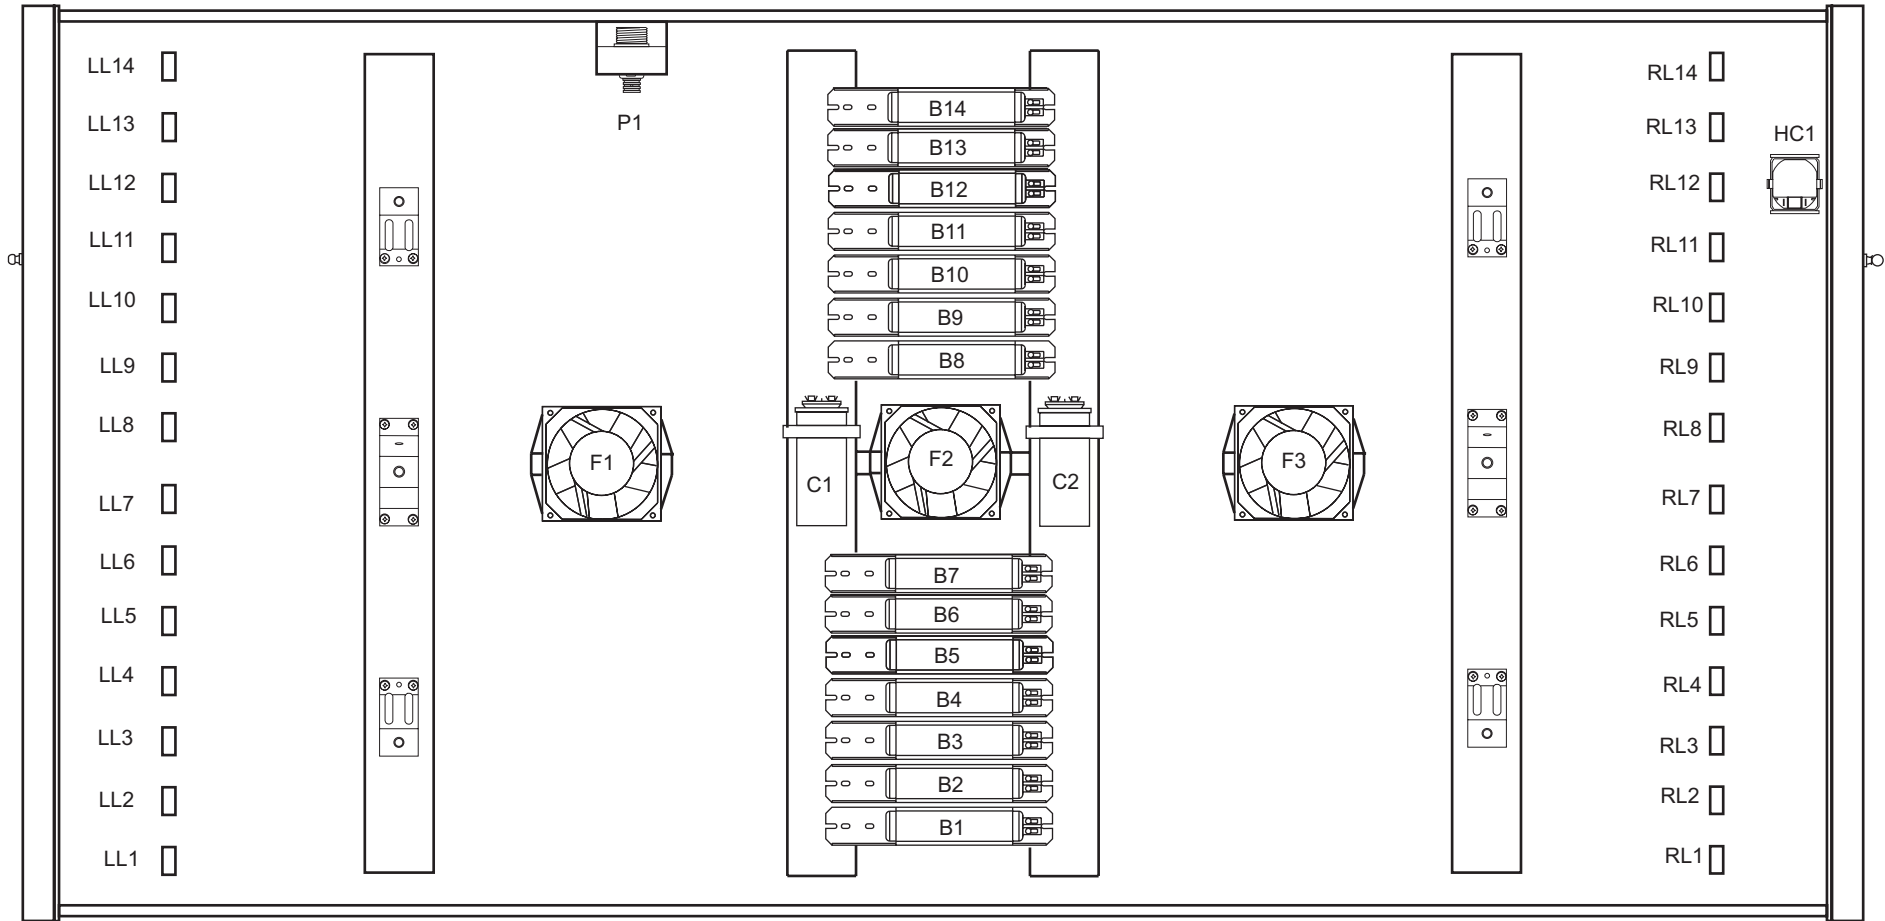

SUNVISION PRO 28LX BENCH

LL = LEFT LAMPHOLDER
B = BALLAST
F = FAN
HC = HOUR COUNTER

RL = RIGHT LAMPHOLDER
C = CAPACITOR
P = POWER JACK

FRONT OF BED

6220 CHURCHMAN BYPASS
INDIANAPOLIS, IN 46203

22207 REV. A