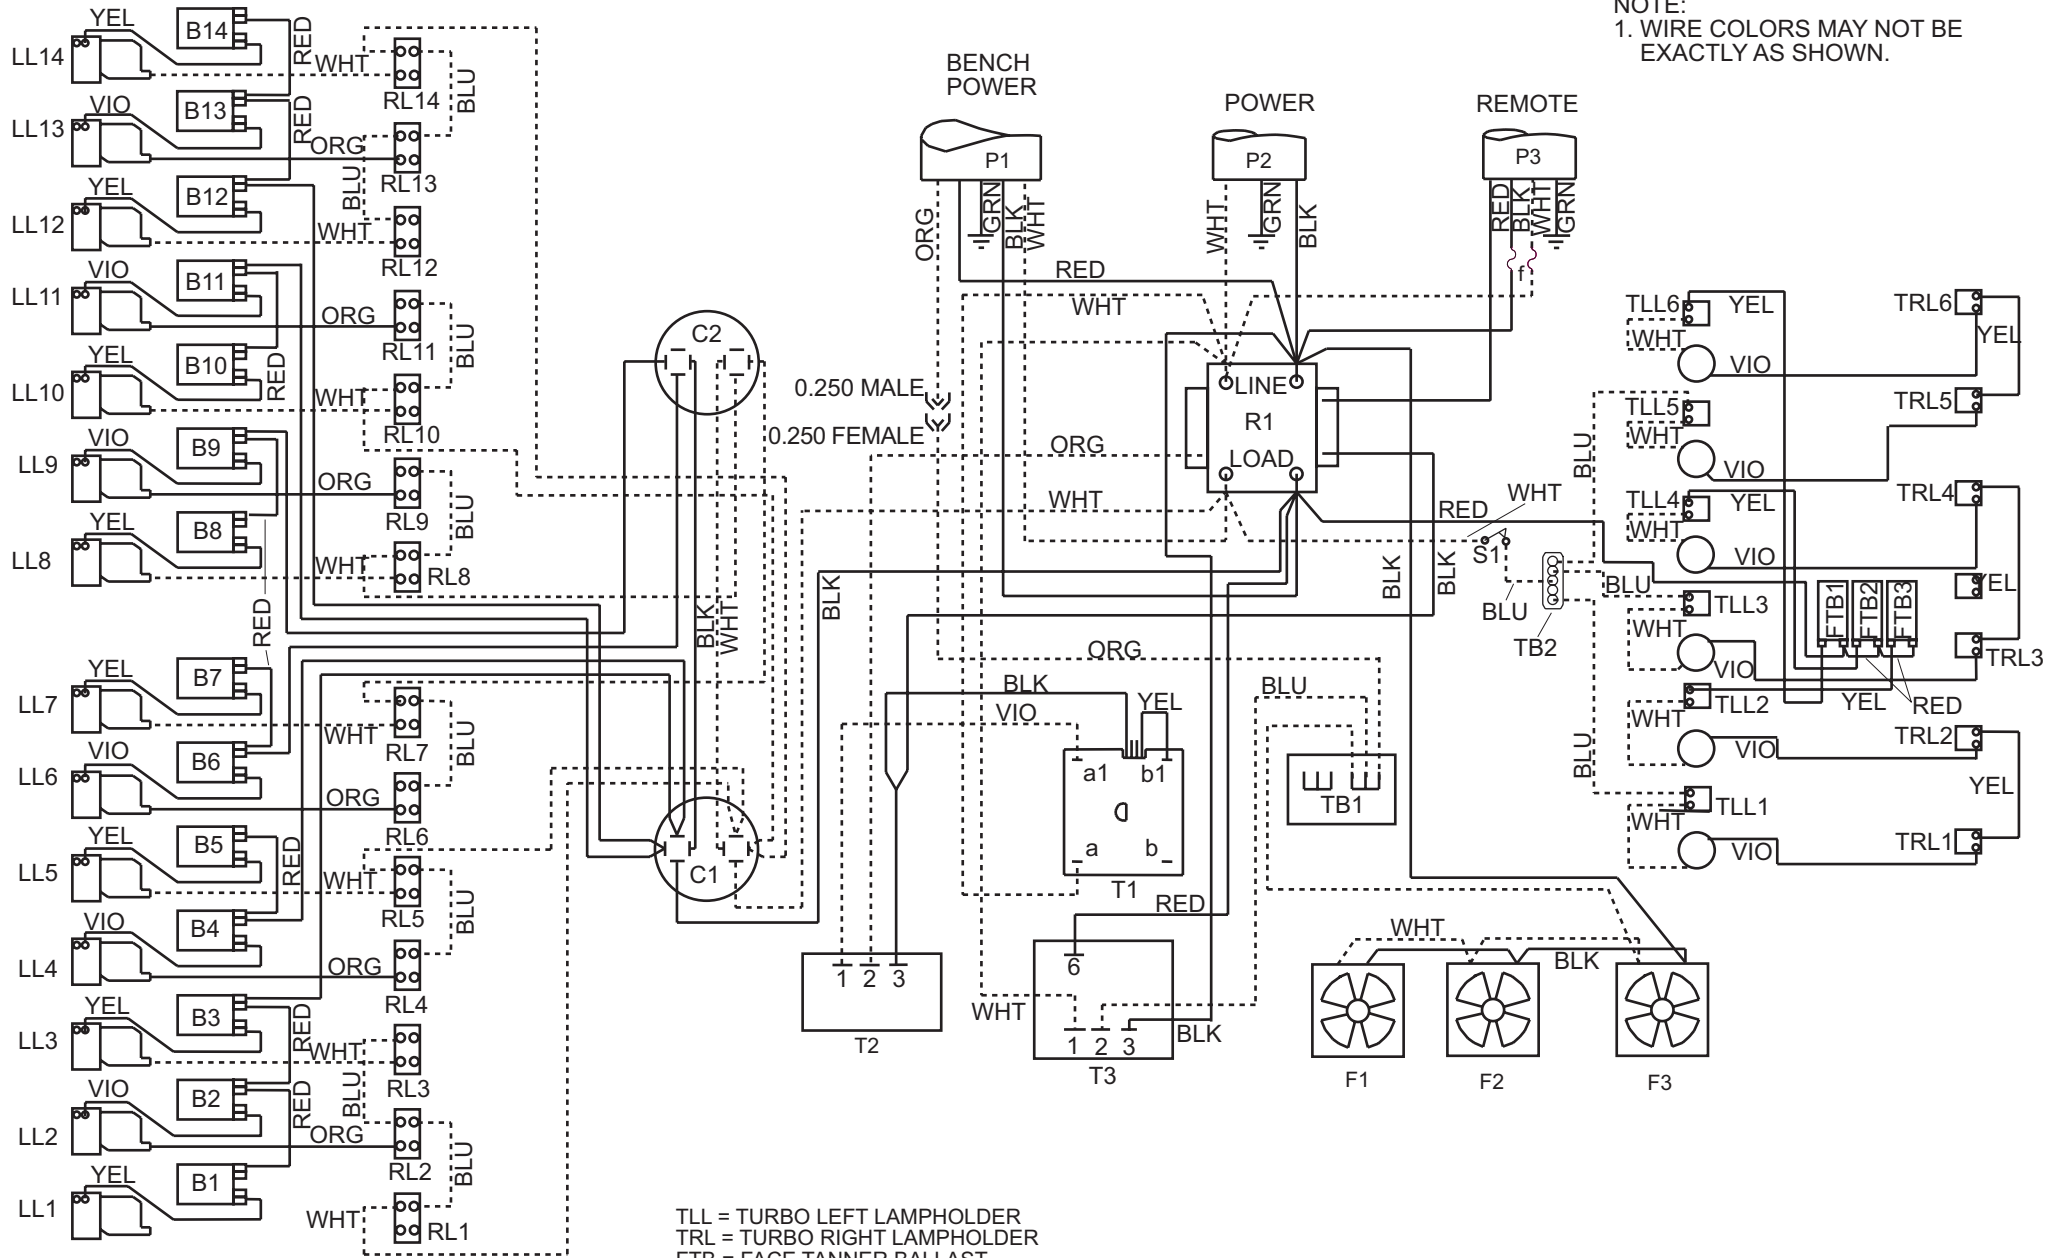

# SUNVISION PRO 28LXT CANOPY

LL = LEFT LAMPHOLDER  
 B = BALLAST  
 F = FAN  
 R = RELAY (CONTACTOR)  
 TB = TERMINAL BLOCK

RL = RIGHT LAMPHOLDER  
 C = CAPACITOR  
 P = POWER  
 T = TIMER  
 S = SWITCH

TLL = TURBO LEFT LAMPHOLDER  
 TRL = TRUBL RIGHT LAMPHOLDER  
 FTB = FACE TANNER BALLAST  
 F = FUSE

6220 CHURCHMAN BYPASS  
 INDIANAPOLIS, IN 46203

22212 REV. A

# SUNVISION PRO 28LXT CANOPY

NOTE:  
1. WIRE COLORS MAY NOT BE EXACTLY AS SHOWN.

TLL = TURBO LEFT LAMPHOLDER  
 TRL = TURBO RIGHT LAMPHOLDER  
 FTB = FACE TANNER BALLAST  
 S = SWITCH

LL = LEFT LAMPHOLDER  
 B = BALLAST  
 F = FAN  
 R = RELAY (CONTACTOR)  
 TB = TERMINAL BLOCK

RL = RIGHT LAMPHOLDER  
 C = CAPACITOR  
 P = POWER  
 T = TIMER

**WARNING : ALTERING THE DESIGN, TIMER SYSTEM, OR WIRING FROM THAT SHOWN HEREIN, WILL VOID THE WARRANTY, AND MAY RESULT IN A VIOLATION OF FEDERAL LAW.**