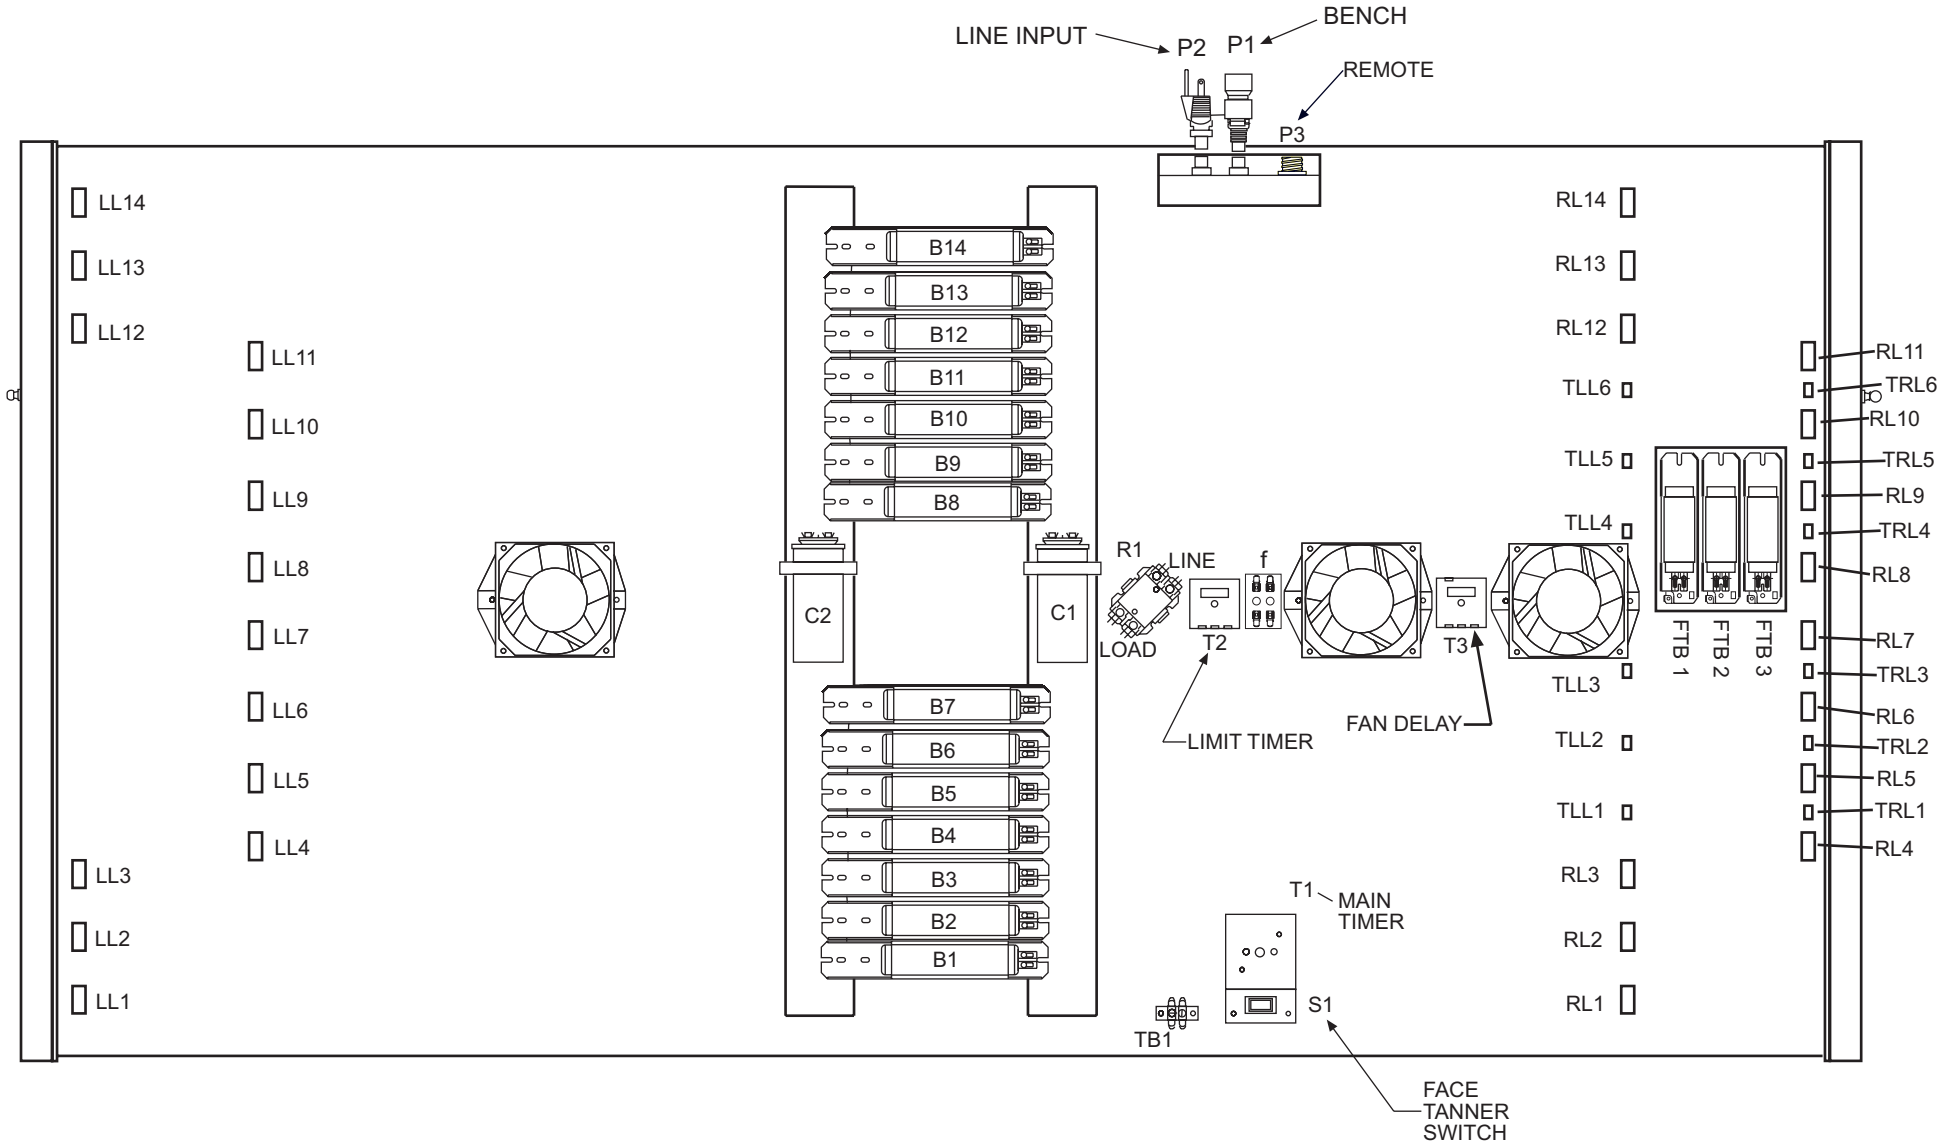

# SUNVISION PRO 28LXT CANOPY

LL = LEFT LAMPHOLDER  
 B = BALLAST  
 F = FAN  
 R = RELAY (CONTACTOR)  
 TB = TERMINAL BLOCK

RL = RIGHT LAMPHOLDER  
 C = CAPACITOR  
 P = POWER  
 T = TIMER  
 S = SWITCH

TLL = TURBO LEFT LAMPHOLDER  
 TRL = TRUBL RIGHT LAMPHOLDER  
 FTB = FACE TANNER BALLAST  
 F = FUSE

6220 CHURCHMAN BYPASS  
 INDIANAPOLIS, IN 46203

22212 REV. A

# SUNVISION PRO 28LXT CANOPY

NOTE:  
1. WIRE COLORS MAY NOT BE EXACTLY AS SHOWN.

TLL = TURBO LEFT LAMPHOLDER  
 TRL = TURBO RIGHT LAMPHOLDER  
 FTB = FACE TANNER BALLAST  
 S = SWITCH

LL = LEFT LAMPHOLDER  
 B = BALLAST  
 F = FAN  
 R = RELAY (CONTACTOR)  
 TB = TERMINAL BLOCK

RL = RIGHT LAMPHOLDER  
 C = CAPACITOR  
 P = POWER  
 T = TIMER

**WARNING : ALTERING THE DESIGN, TIMER SYSTEM, OR WIRING FROM THAT SHOWN HEREIN, WILL VOID THE WARRANTY, AND MAY RESULT IN A VIOLATION OF FEDERAL LAW.**