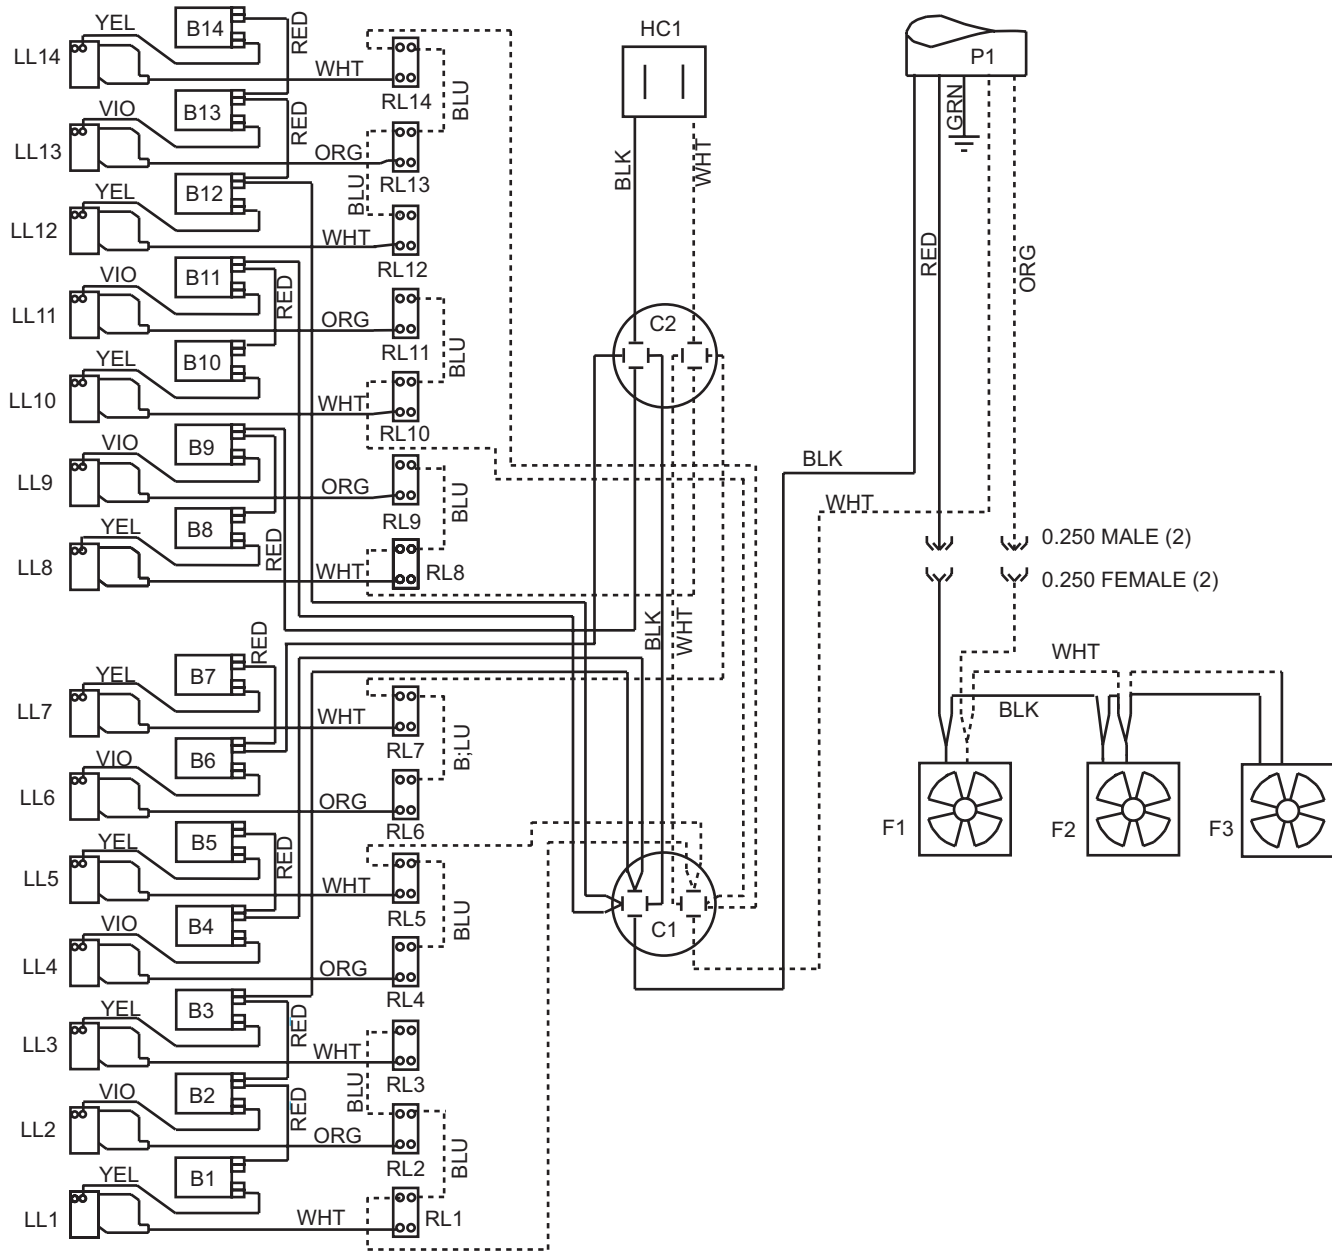

# SUNVISION PRO 28LXT CANOPY

NOTE:  
1. WIRE COLORS MAY NOT BE EXACTLY AS SHOWN.

TLL = TURBO LEFT LAMPHOLDER  
 TRL = TURBO RIGHT LAMPHOLDER  
 FTB = FACE TANNER BALLAST  
 S = SWITCH

LL = LEFT LAMPHOLDER  
 B = BALLAST  
 F = FAN  
 R = RELAY (CONTACTOR)  
 TB = TERMINAL BLOCK

RL = RIGHT LAMPHOLDER  
 C = CAPACITOR  
 P = POWER  
 T = TIMER

**WARNING : ALTERING THE DESIGN, TIMER SYSTEM, OR WIRING FROM THAT SHOWN HEREIN, WILL VOID THE WARRANTY, AND MAY RESULT IN A VIOLATION OF FEDERAL LAW.**

# SUNVISION PRO 28LX BENCH

LL = LEFT LAMPHOLDER  
 B = BALLAST  
 F = FAN  
 HC = HOUR COUNTER

RL = RIGHT LAMPHOLDER  
 C = CAPACITOR  
 P = POWER JACK

FRONT OF BED

6220 CHURCHMAN BYPASS  
 INDIANAPOLIS, IN 46203

# SUNVISION PRO 28LX BENCH

NOTE :  
1. WIRE COLORS MAY NOT BE EXACTLY AS SHOWN

LL = LEFT LAMPHOLDER  
B = BALLAST  
F = FAN  
HC = HOUR COUNTER

RL = RIGHT LAMPHOLDER  
C = CAPACITOR  
P = POWER JACK

**WARNING : ALTERING THE DESIGN, TIMER SYSTEM, OR WIRING FROM THAT SHOWN HEREIN, WILL VOID THE WARRANTY, AND MAY RESULT IN A VIOLATION OF FEDERAL LAW.**