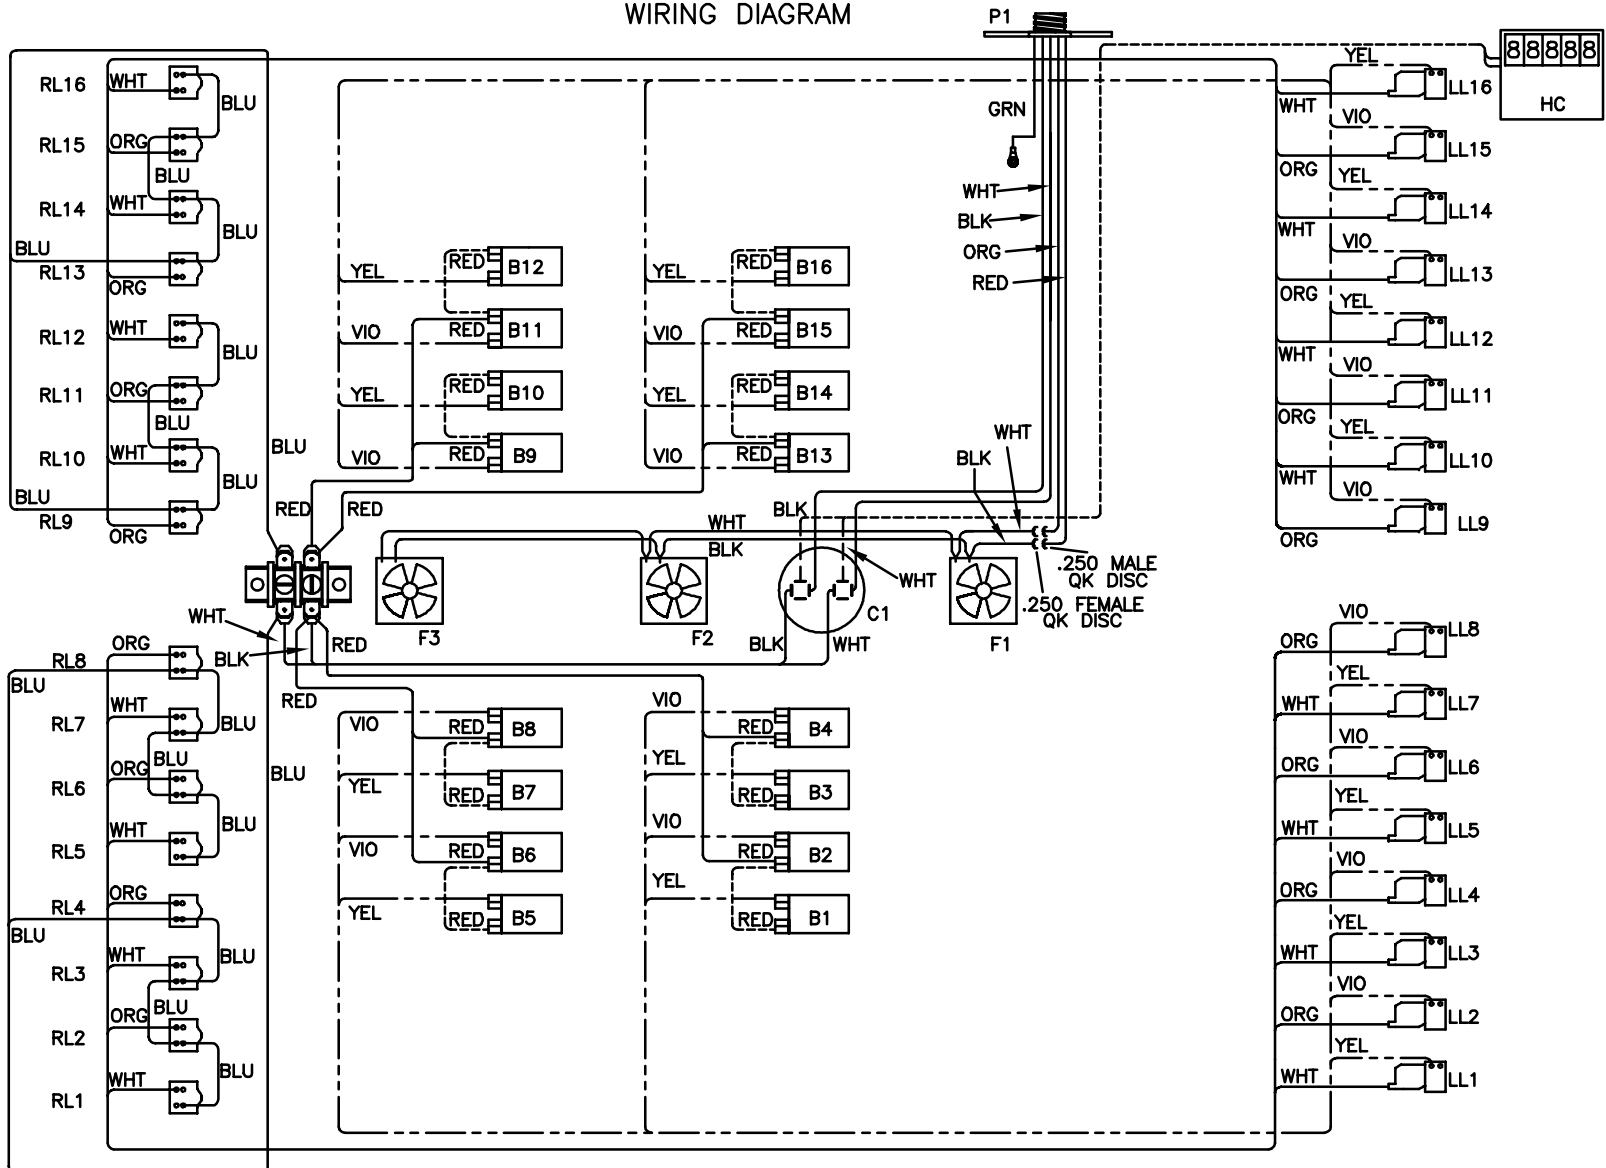

NOTE:

1. WIRE COLORS MAY NOT BE EXACTLY AS SHOWN

SUNSTAR 32 BENCH WIRING DIAGRAM

NOTE:
1. WIRE COLORS MAY NOT BE
EXACTLY AS SHOWN

LL = LEFT LAMPHOLDER
B = BALLAST
F = FAN
HC = HOUR COUNTER
RL = RIGHT LAMPHOLDER
C = CAPACITOR
P = POWER

FRONT OF BED
(BOTTOM SIDE UP)

WARNING: ALTERING THE DESIGN, TIMER SYSTEM, OR WIRING FROM THAT SHOWN HEREIN, WILL VOID THE WARRANTY, AND MAY RESULT IN A VIOLATION OF FEDERAL LAW.