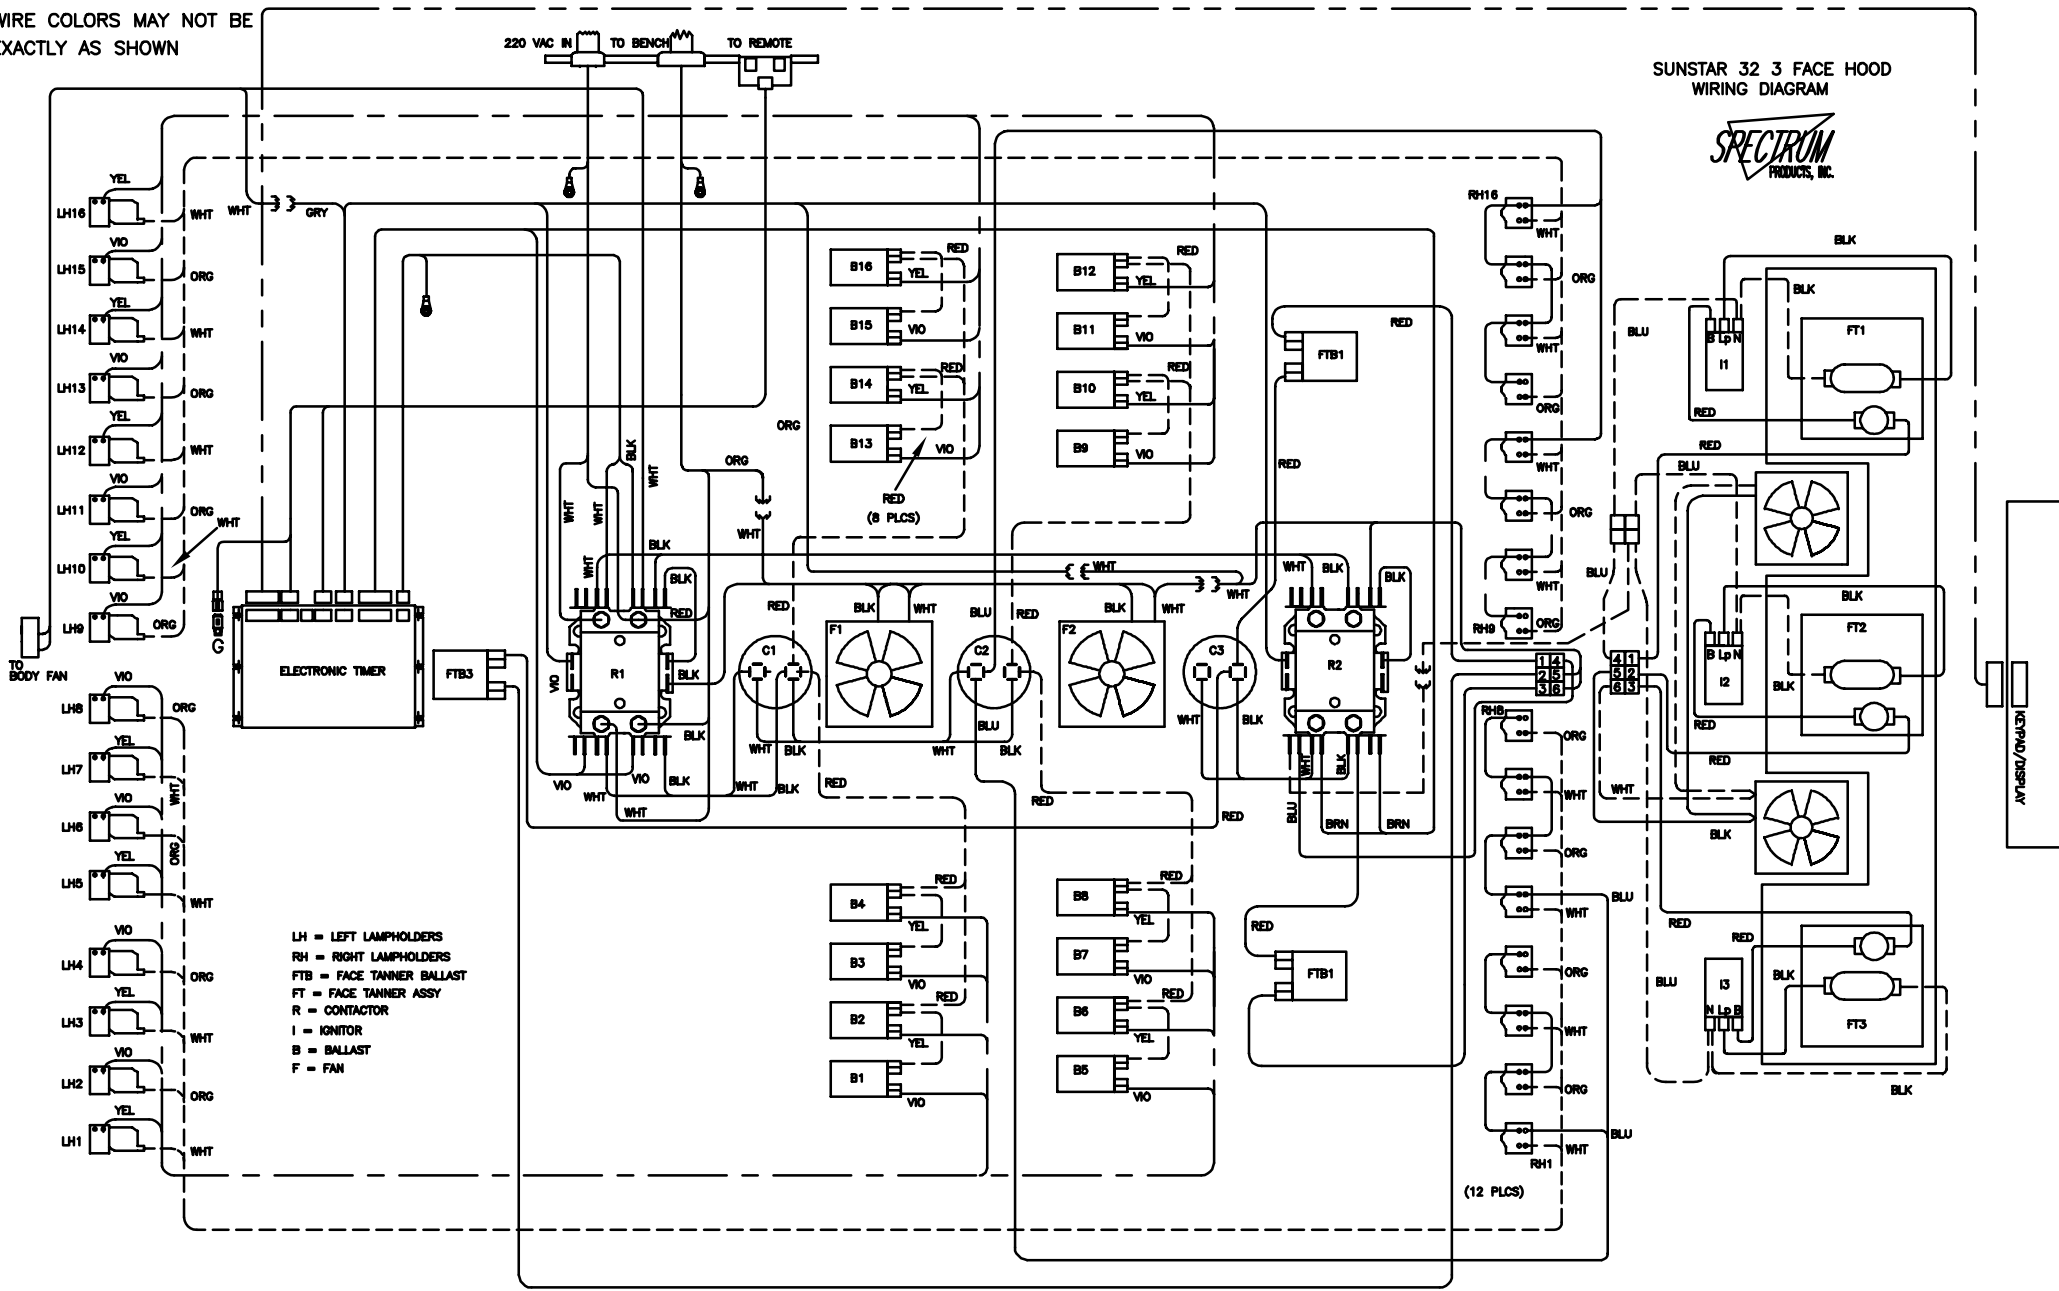

NOTE:

1. WIRE COLORS MAY NOT BE EXACTLY AS SHOWN

SUNSTAR 32 BENCH WIRING DIAGRAM

NOTE:
1. WIRE COLORS MAY NOT BE
EXACTLY AS SHOWN

LL = LEFT LAMPHOLDER
B = BALLAST
F = FAN
HC = HOUR COUNTER
RL = RIGHT LAMPHOLDER
C = CAPACITOR
P = POWER

FRONT OF BED
(BOTTOM SIDE UP)

WARNING: ALTERING THE DESIGN, TIMER SYSTEM, OR WIRING FROM THAT SHOWN HEREIN, WILL VOID THE WARRANTY, AND MAY RESULT IN A VIOLATION OF FEDERAL LAW.