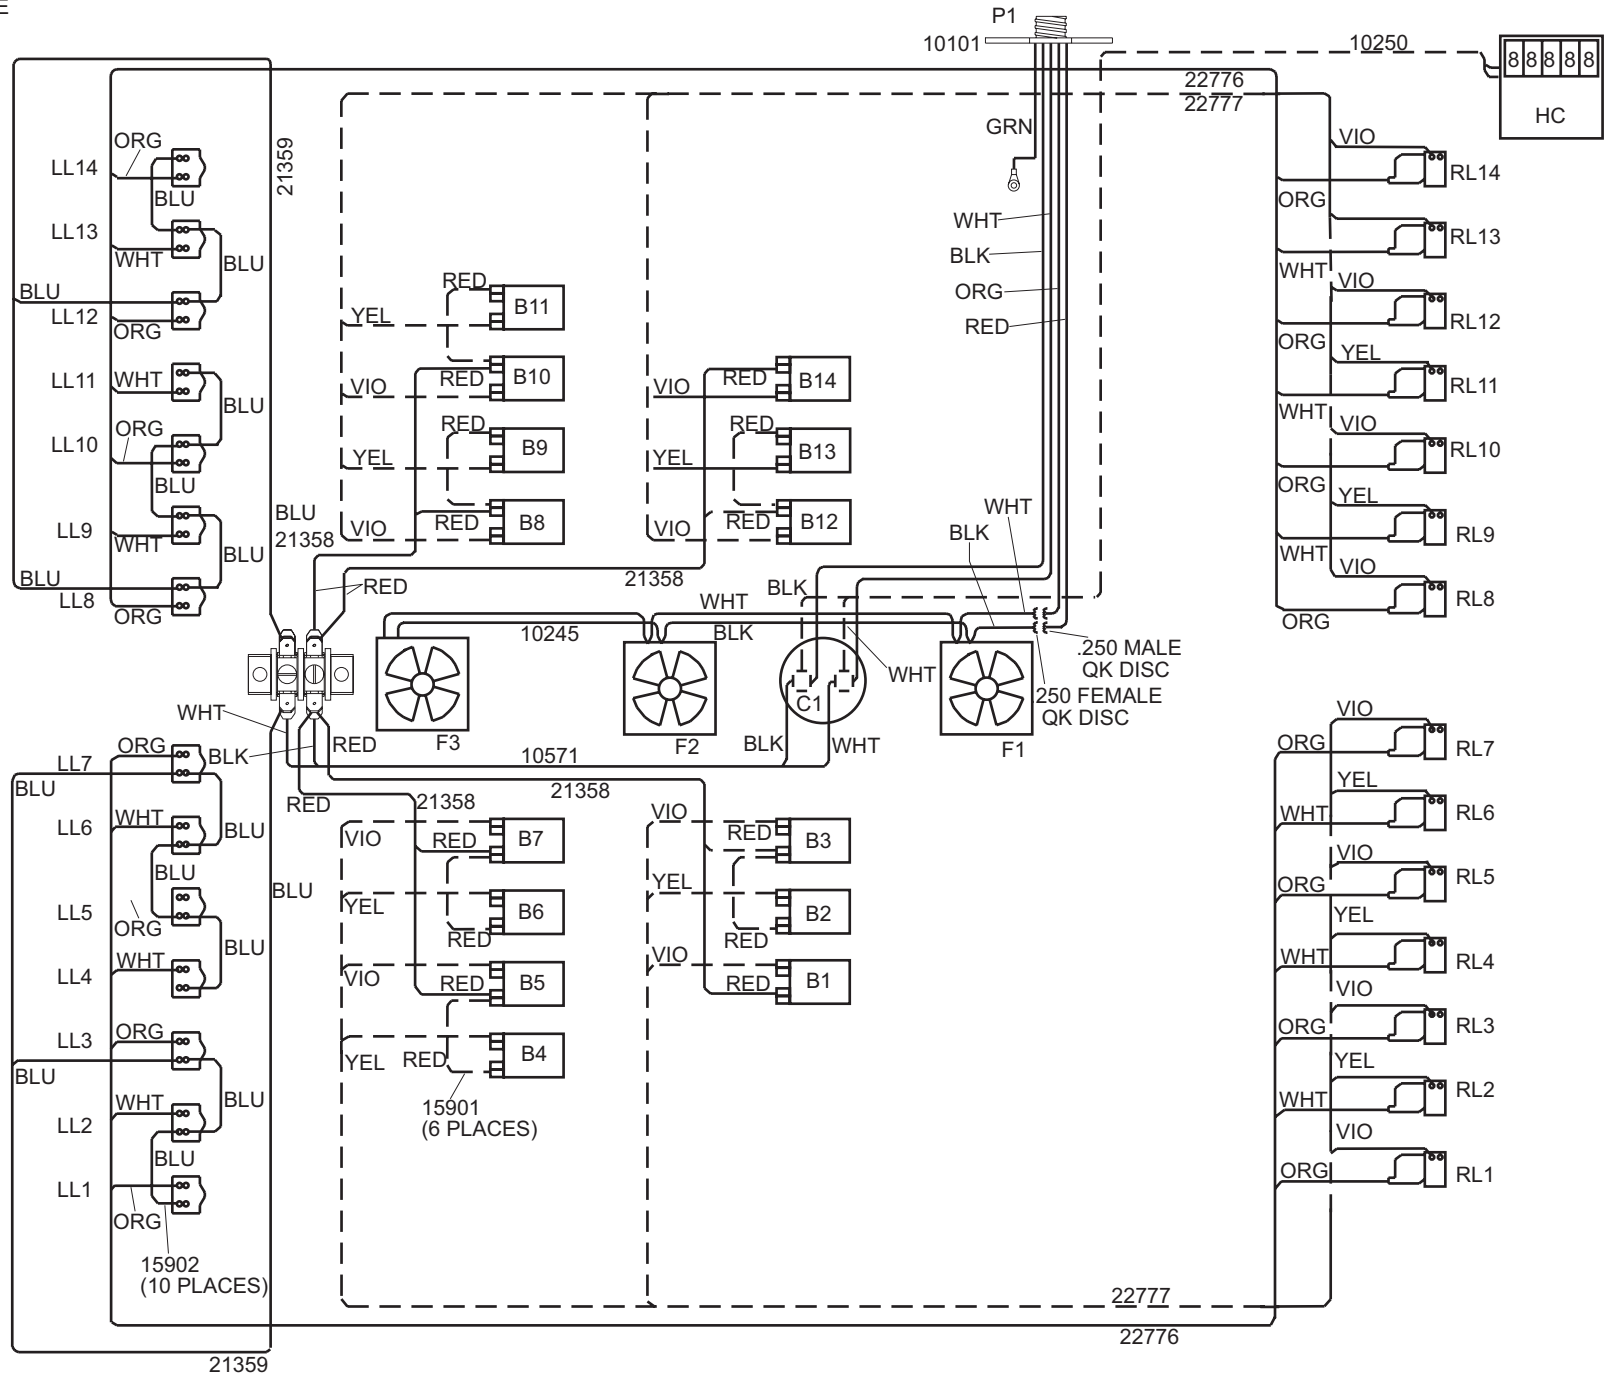

NOTE:
1. WIRE COLORS MAY NOT BE EXACTLY AS SHOWN

SUNSTAR ZX30 CANOPY

22774 REV. A

SUNSTAR ZX30 BENCH

NOTE:
1. WIRE COLORS MAY NOT BE
EXACTLY AS SHOWN

FRONT OF BED

**WARNING : ALTERING THE DESIGN, TIMER SYSTEM, OR WIRING FROM THAT SHOWN
HEREIN, WILL VOID THE WARRANTY, AND MAY RESULT IN A VIOLATION
OF FEDERAL LAW.**

LL = LEFT LAMPHOLDER HC = HOUR COUNTER
B = BALLAST RL = RIGHT LAMPHOLDER
F = FAN C = CAPACITOR
P = POWER