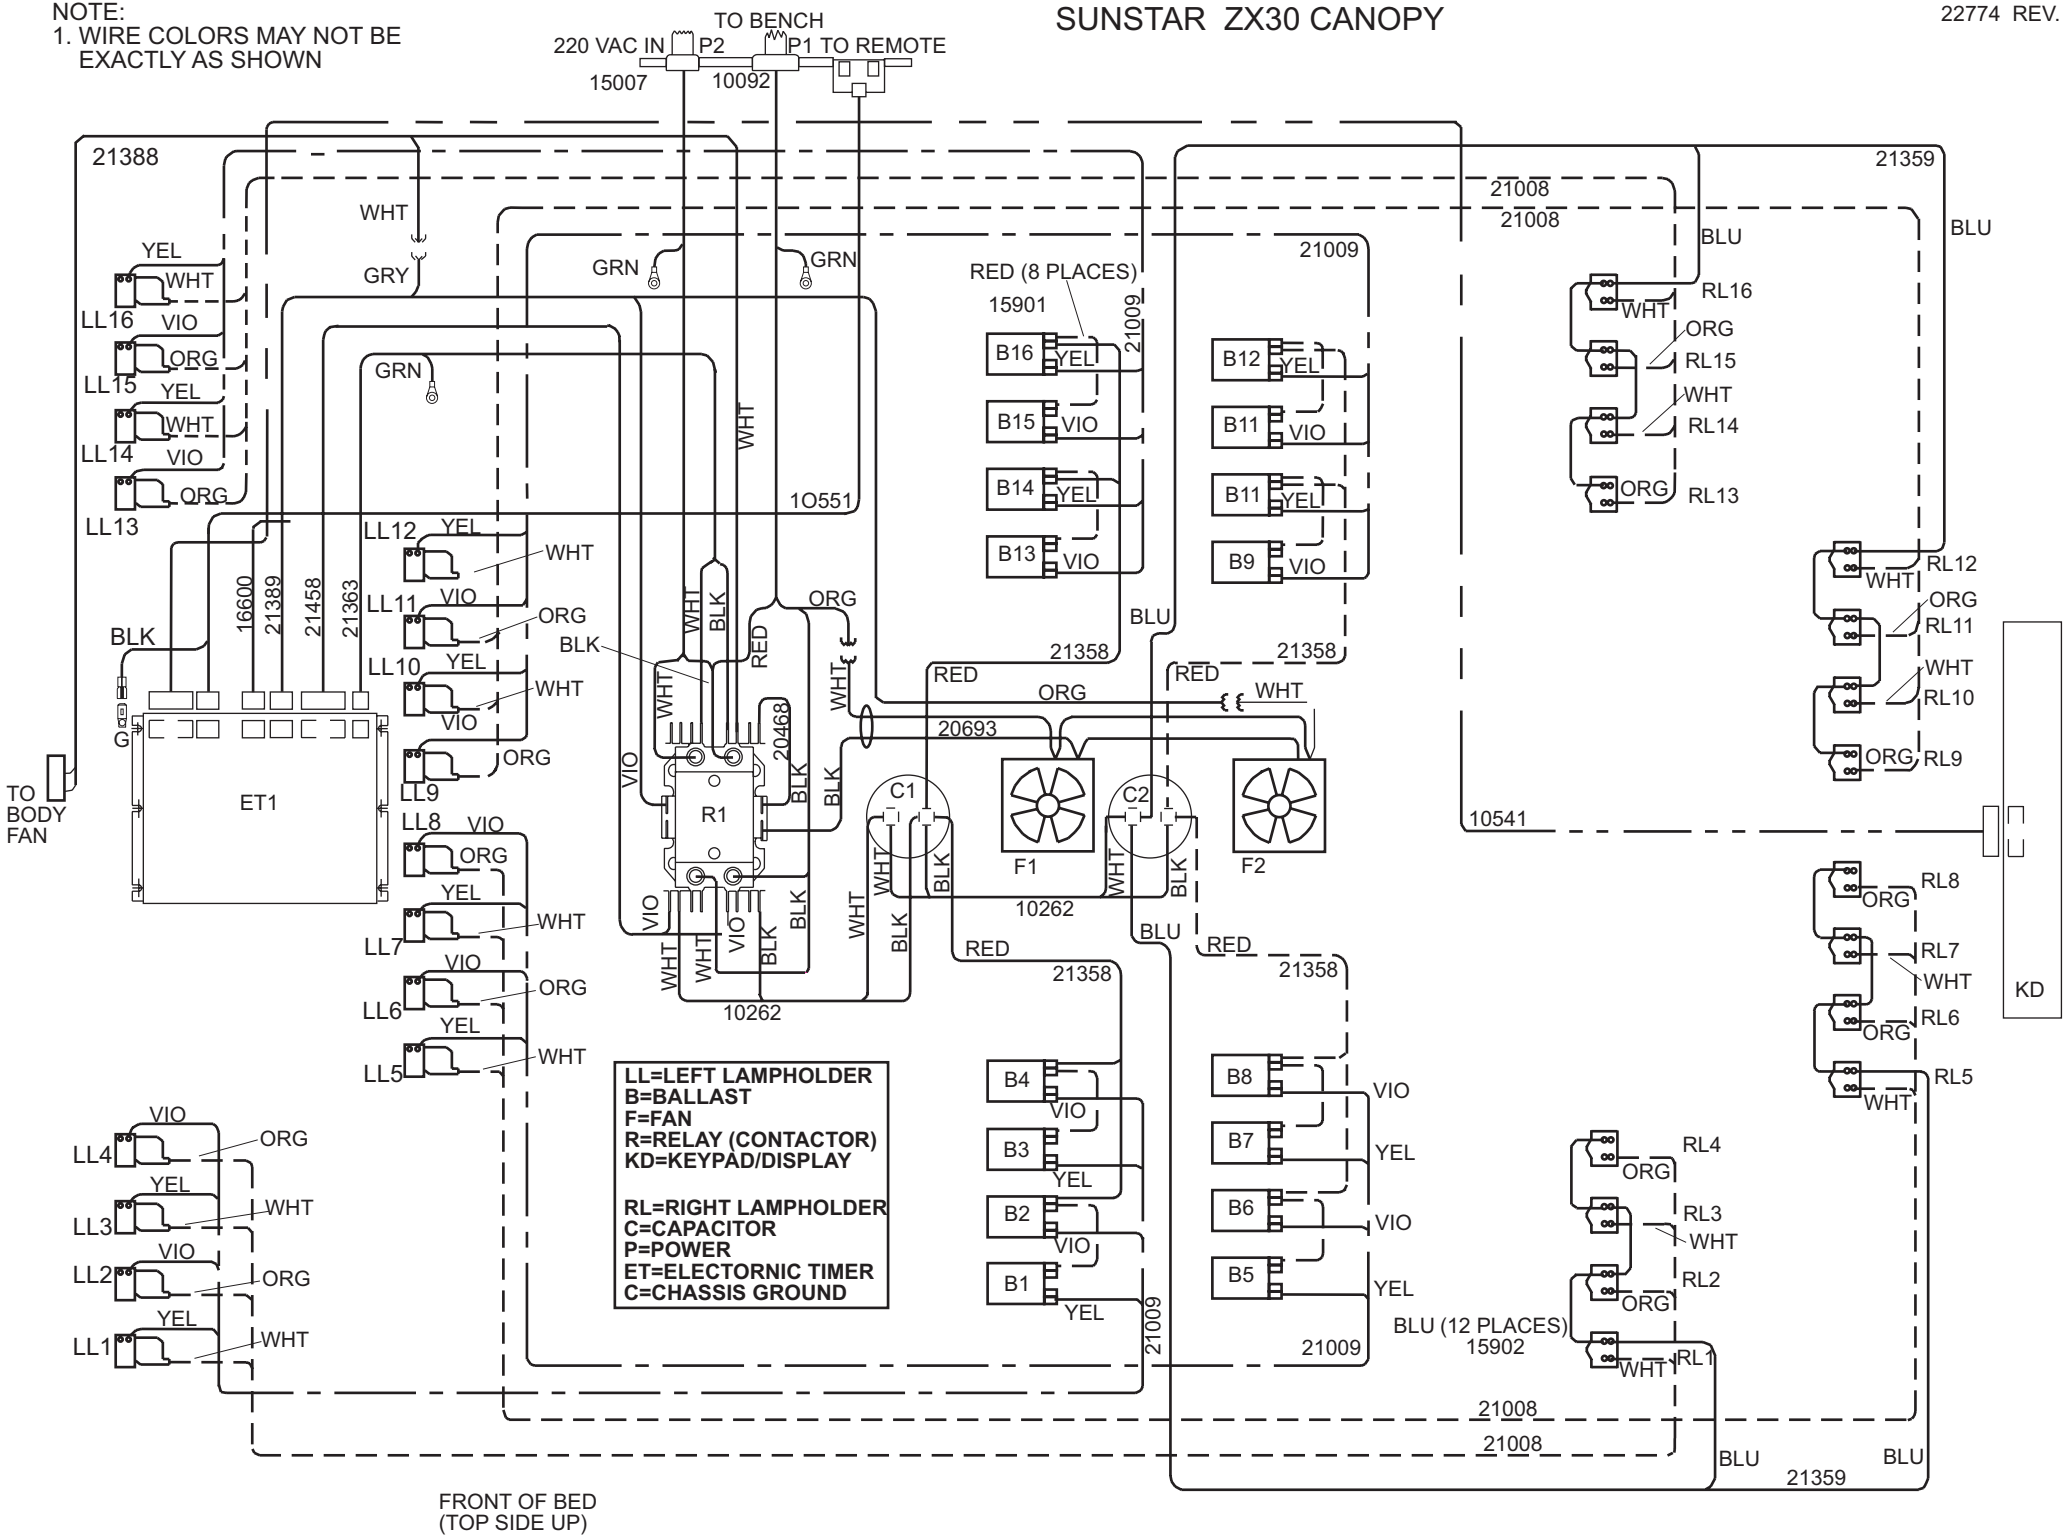

NOTE:
1. WIRE COLORS MAY NOT BE EXACTLY AS SHOWN

SUNSTAR ZX30 CANOPY

22774 REV. A

SUNSTAR ZX30 BENCH

NOTE:
1. WIRE COLORS MAY NOT BE
EXACTLY AS SHOWN

FRONT OF BED

**WARNING : ALTERING THE DESIGN, TIMER SYSTEM, OR WIRING FROM THAT SHOWN
HEREIN, WILL VOID THE WARRANTY, AND MAY RESULT IN A VIOLATION
OF FEDERAL LAW.**

LL = LEFT LAMPHOLDER HC = HOUR COUNTER
B = BALLAST RL = RIGHT LAMPHOLDER
F = FAN C = CAPACITOR
P = POWER