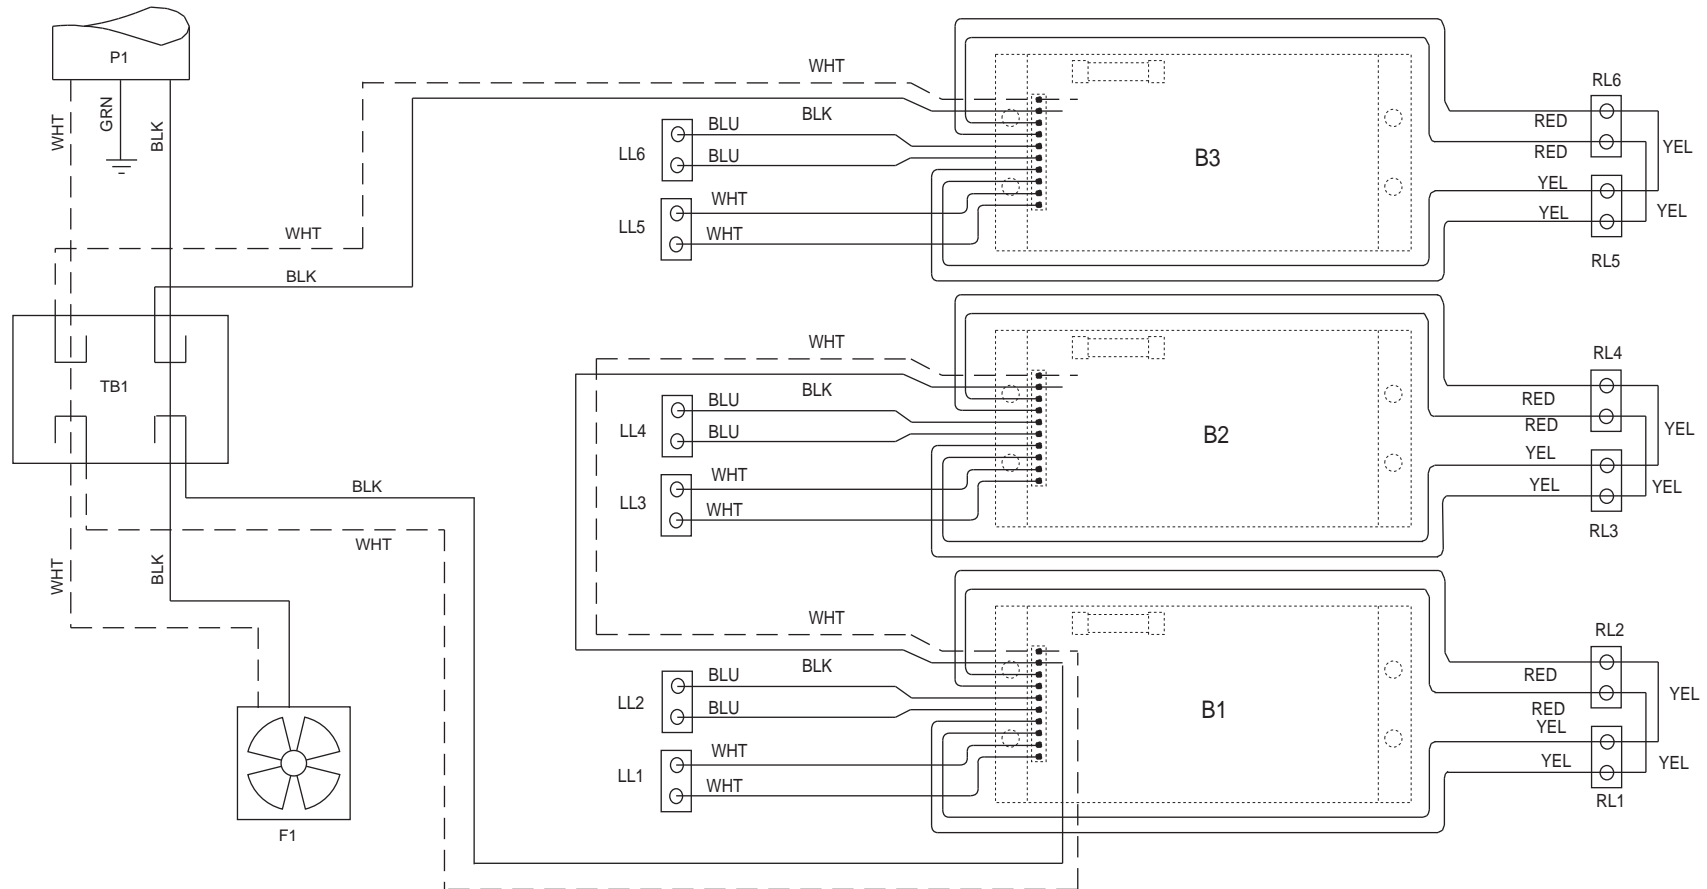

SUNQUEST PRO 14SE CANOPY

LL = LEFT LAMPHOLDER
 B = BALLAST
 F = FAN
 R = RELAY (CONTACTOR)

RL = RIGHT LAMPHOLDER
 TB = TERMINAL BLOCK
 P = POWER
 T = TIMER

FRONT OF BED

SUNQUEST PRO 14SE BENCH

FRONT OF BED

LL = LEFT LAMPHOLDER
B = BALLAST
F = FAN

RL = RIGHT LAMPHOLDER
TB = TERMINAL BLOCK
P = POWER

NOTE:
1. WIRE COLORS MAY NOT BE EXACTLY AS SHOWN

SUNQUEST PRO 14SE BENCH

WARNING: ALTERING THE DESIGN, TIMER SYSTEM OR WIRING FROM THAT SHOWN HEREIN, WILL VOID THE WARRANTY, AND MAY RESULT IN A VIOLATION OF FEDERAL LAW.

LL = LEFT LAMPHOLDER
B = BALLAST
F = FAN

RL = RIGHT LAMPHOLDER
TB = TERMINAL BLOCK
P = POWER

NOTE:
1. BALLAST CASE MUST BE GROUNDED TO FRAME.