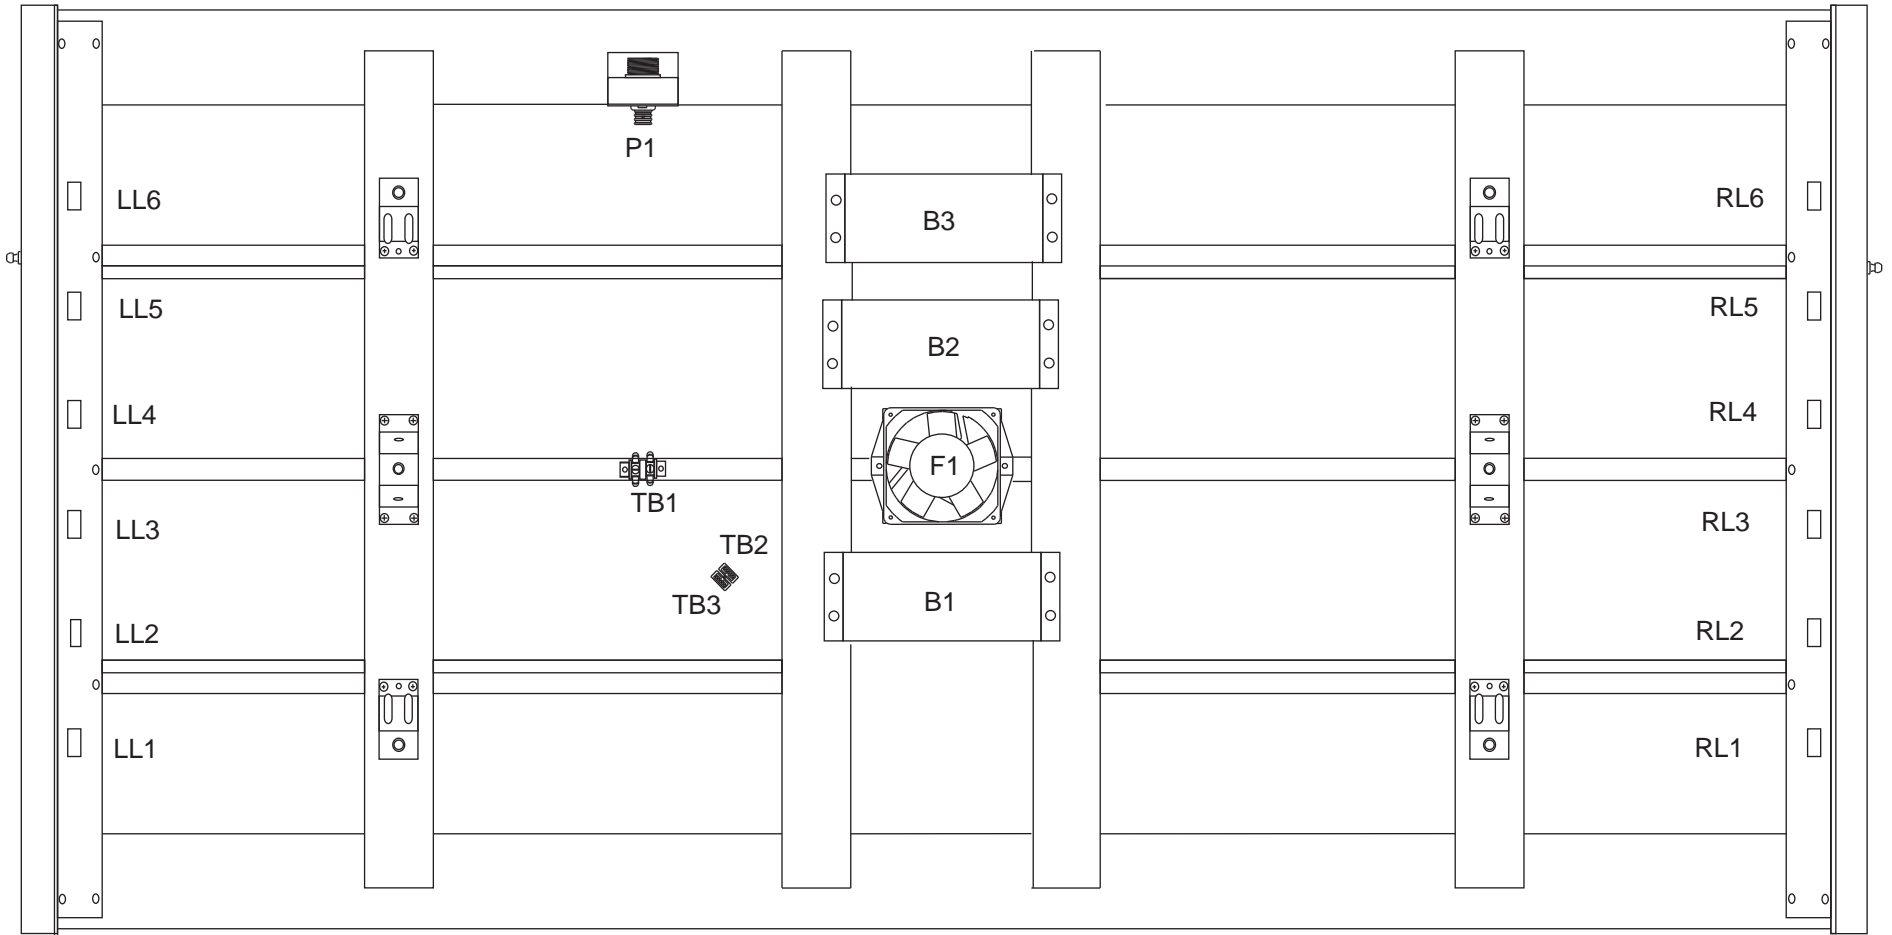

SUNQUEST PRO 14SE CANOPY

LL = LEFT LAMPHOLDER
 B = BALLAST
 F = FAN
 R = RELAY (CONTACTOR)

RL = RIGHT LAMPHOLDER
 TB = TERMINAL BLOCK
 P = POWER
 T = TIMER

FRONT OF BED

SUNQUEST PRO 14SE BENCH

FRONT OF BED

LL = LEFT LAMPHOLDER
B = BALLAST
F = FAN

RL = RIGHT LAMPHOLDER
TB = TERMINAL BLOCK
P = POWER

NOTE:
1. WIRE COLORS MAY NOT BE EXACTLY AS SHOWN

SUNQUEST PRO 14SE BENCH

WARNING: ALTERING THE DESIGN, TIMER SYSTEM OR WIRING FROM THAT SHOWN HEREIN, WILL VOID THE WARRANTY, AND MAY RESULT IN A VIOLATION OF FEDERAL LAW.

LL = LEFT LAMPHOLDER
B = BALLAST
F = FAN

RL = RIGHT LAMPHOLDER
TB = TERMINAL BLOCK
P = POWER

NOTE:
1. BALLAST CASE MUST BE GROUNDED TO FRAME.