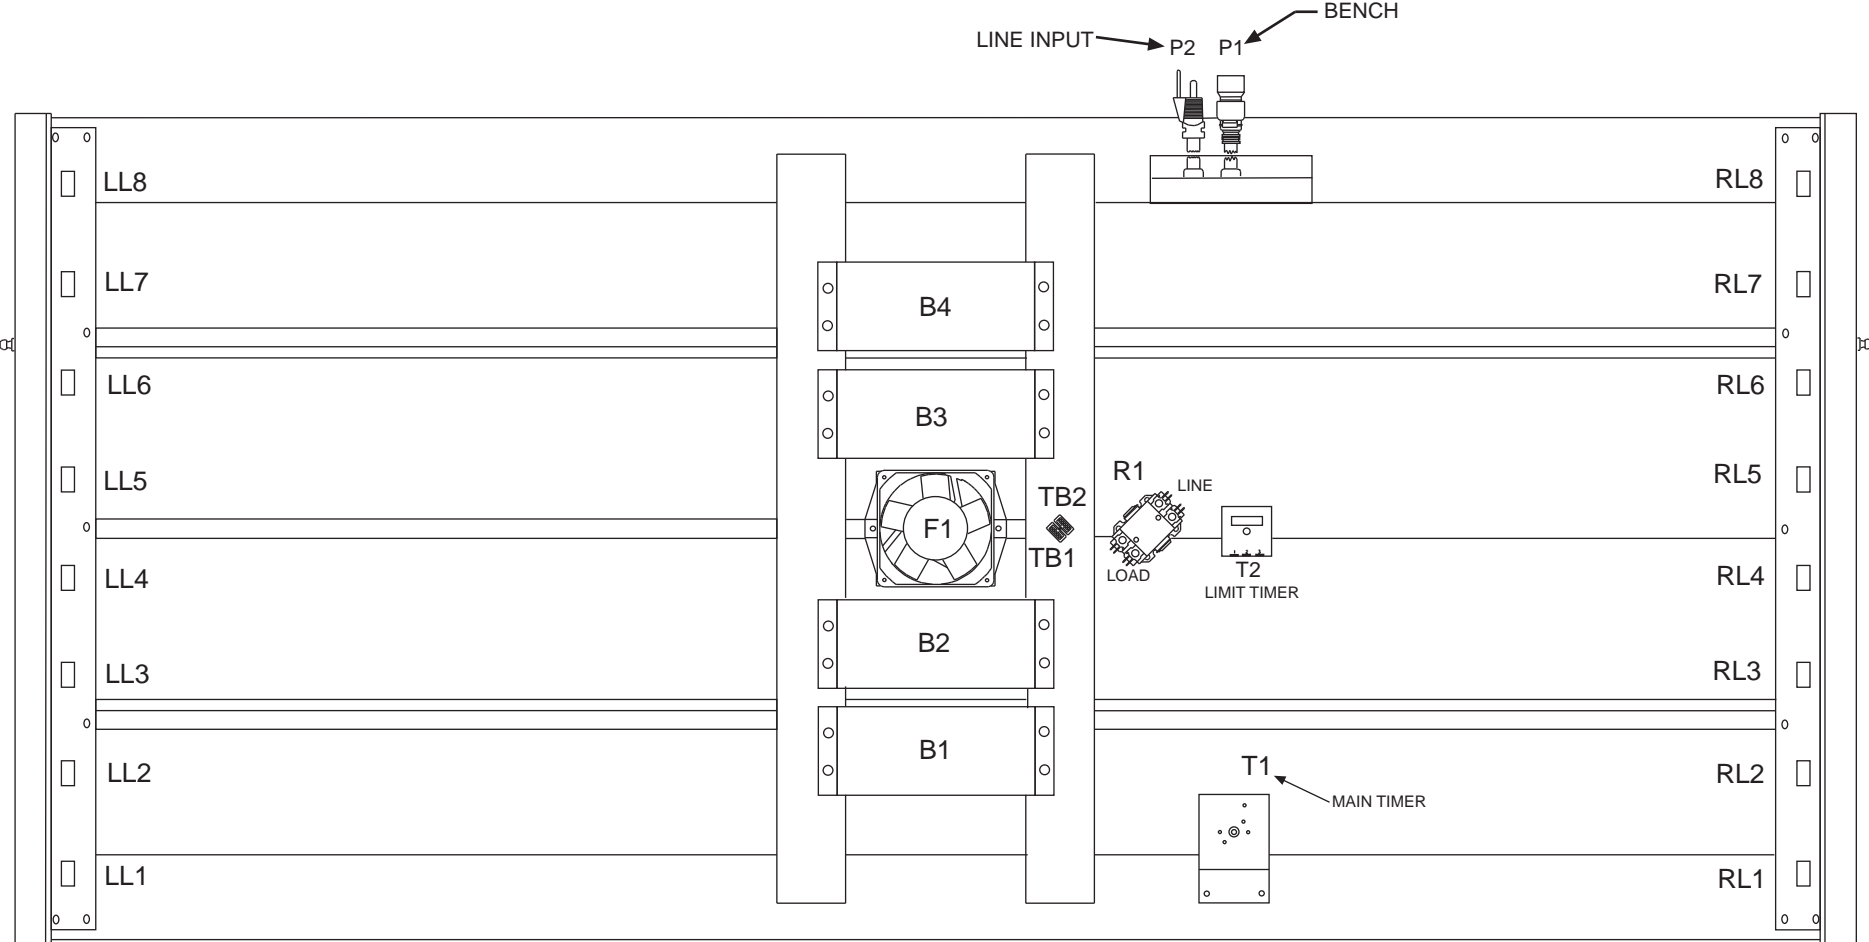

SUNQUEST PRO 14SE CANOPY

LL = LEFT LAMPHOLDER
 B = BALLAST
 F = FAN
 R = RELAY (CONTACTOR)

RL = RIGHT LAMPHOLDER
 TB = TERMINAL BLOCK
 P = POWER
 T = TIMER

FRONT OF BED

SUNQUEST PRO 14SE BENCH

FRONT OF BED

LL = LEFT LAMPHOLDER
B = BALLAST
F = FAN

RL = RIGHT LAMPHOLDER
TB = TERMINAL BLOCK
P = POWER

NOTE:
1. WIRE COLORS MAY NOT BE EXACTLY AS SHOWN

SUNQUEST PRO 14SE BENCH

WARNING: ALTERING THE DESIGN, TIMER SYSTEM OR WIRING FROM THAT SHOWN HEREIN, WILL VOID THE WARRANTY, AND MAY RESULT IN A VIOLATION OF FEDERAL LAW.

LL = LEFT LAMPHOLDER
B = BALLAST
F = FAN

RL = RIGHT LAMPHOLDER
TB = TERMINAL BLOCK
P = POWER

NOTE:
1. BALLAST CASE MUST BE GROUNDED TO FRAME.