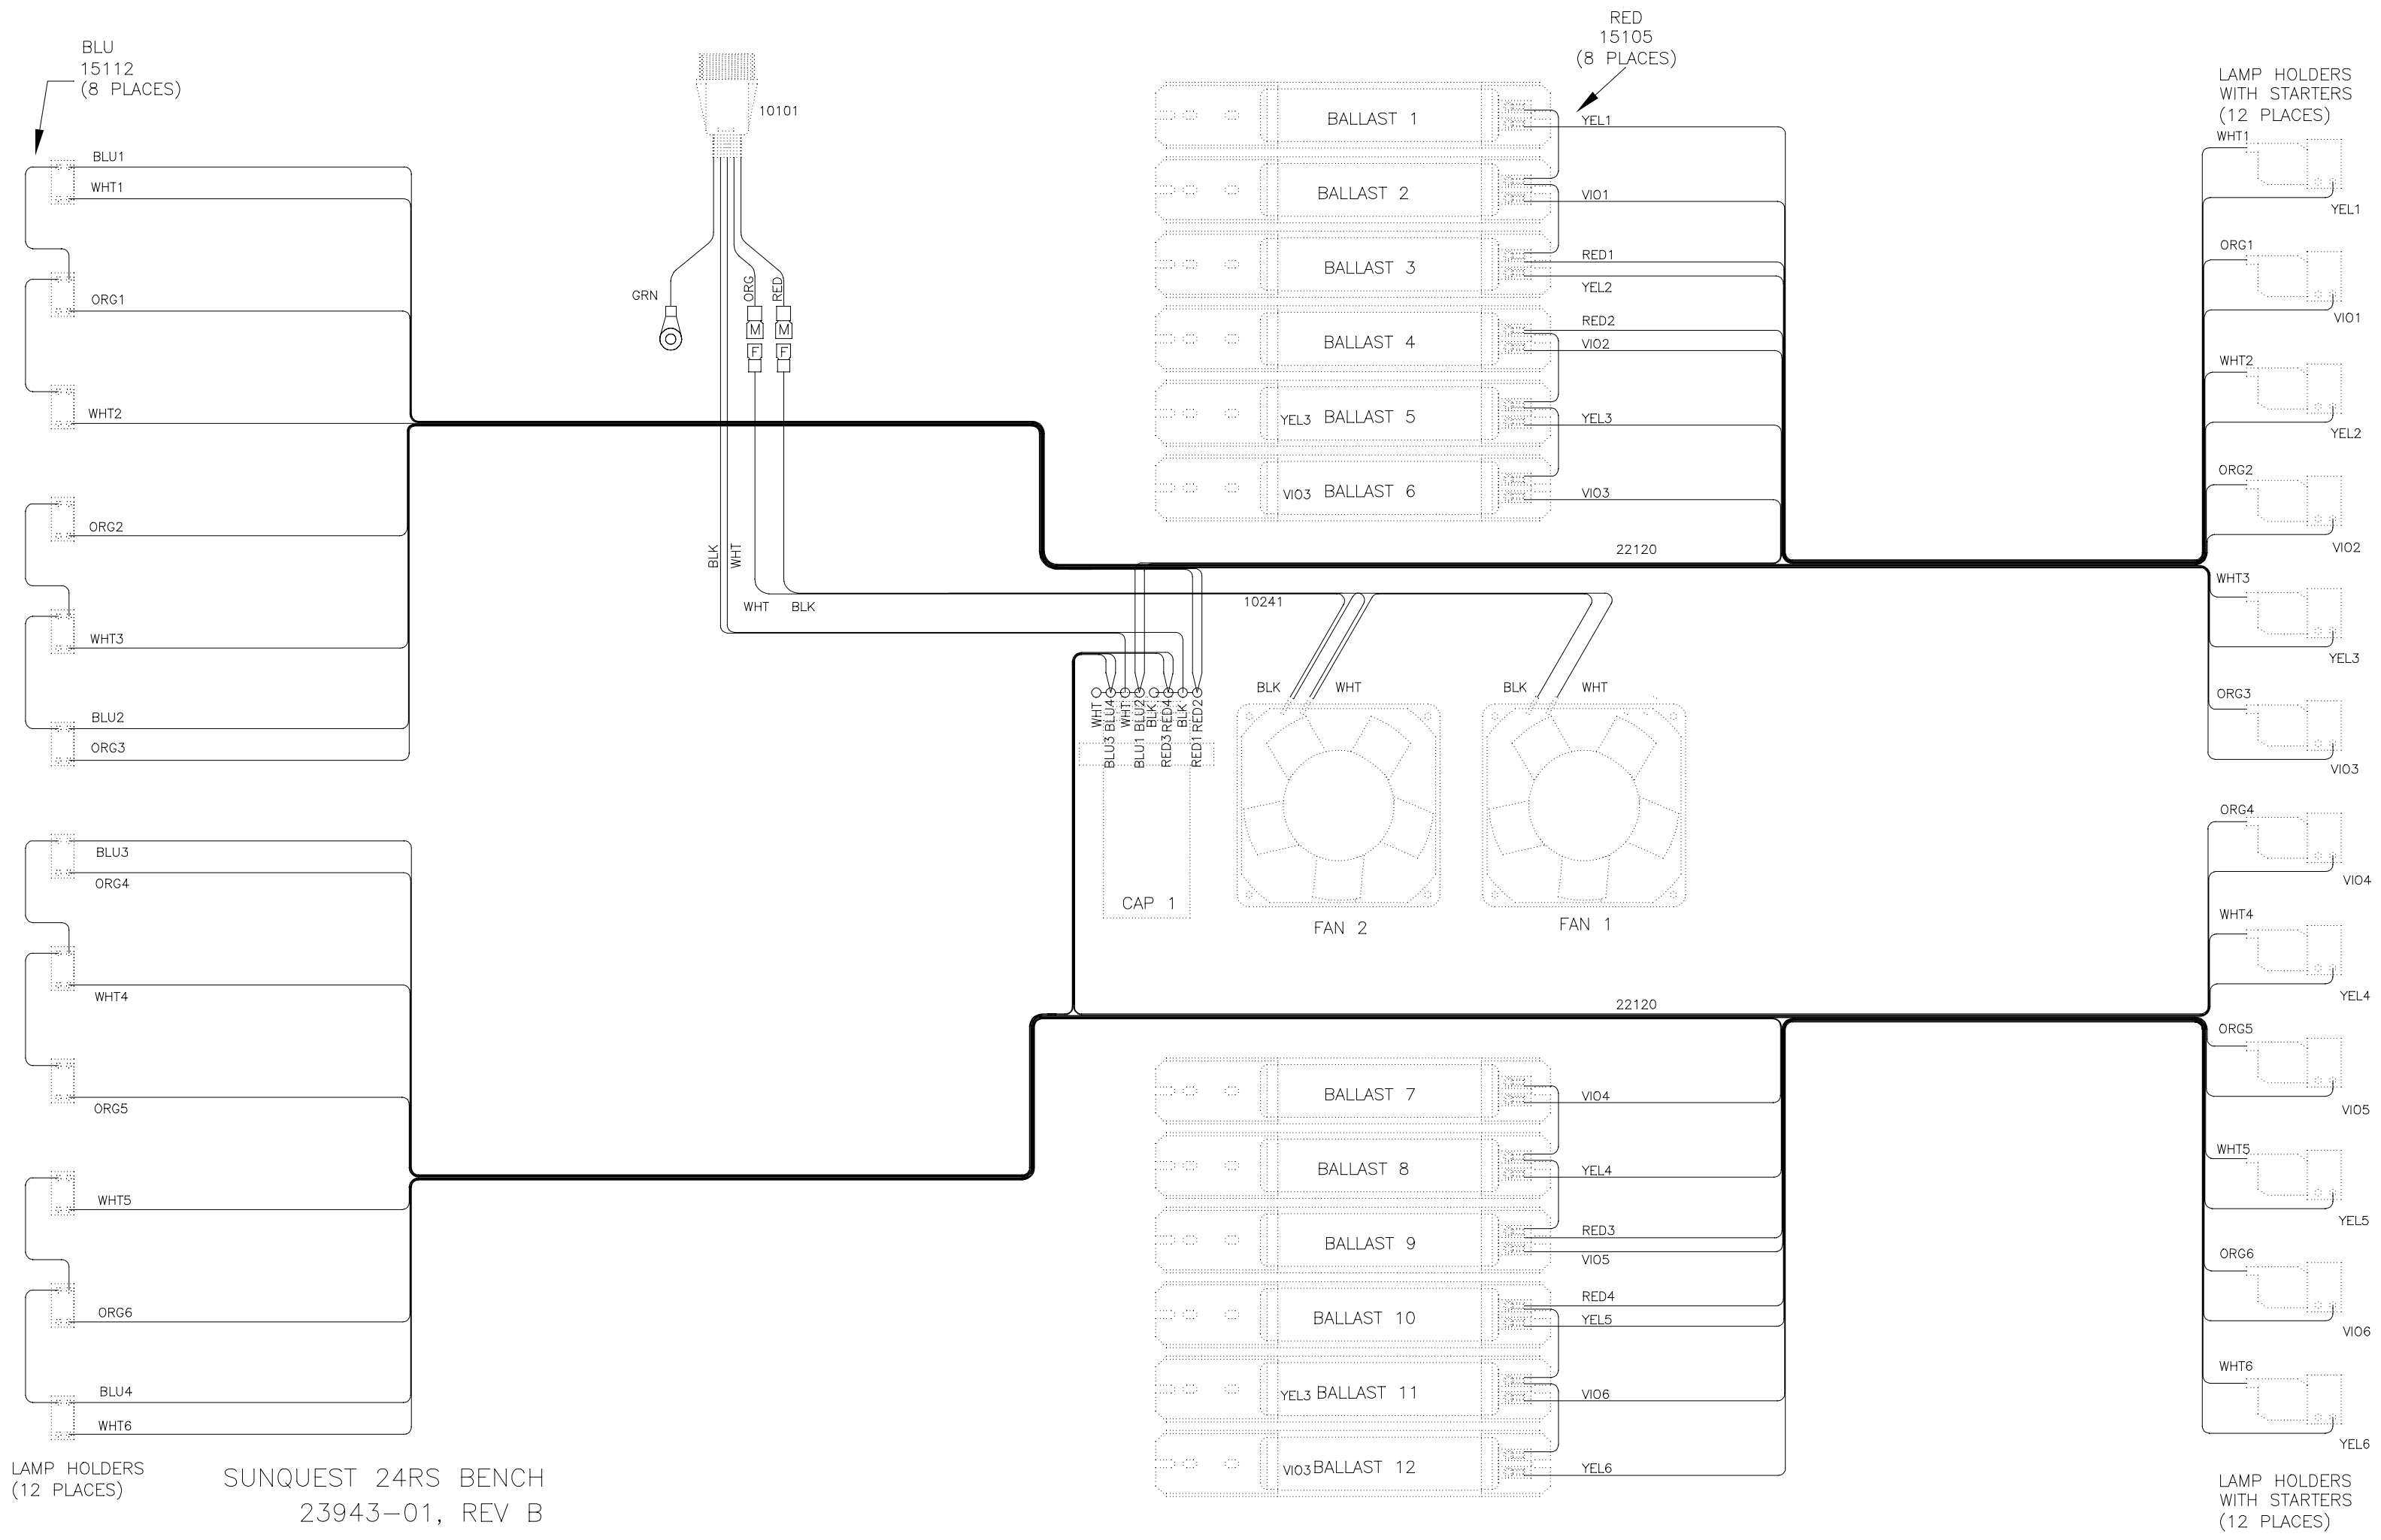

LAMP HOLDERS WITH STARTERS (12 PLACES)

RED 15105 (8 PLACES)

POWER IN → ← TO BENCH

BLU 15112 (8 PLACES)

15105 (2 PLACES)

15116 (2 PLACES)

SUNQUEST 24RSF CANOPY
23924-01, REV C

LAMP HOLDERS (12 PLACES)

TERMINAL BLOCK SWITCHED SIDE OF FANS

FACE TANNER SWITCH

LAMP HOLDERS WITH STARTERS (12 PLACES)

RED 15105 (8 PLACES)

POWER IN → ← TO BENCH

BLU 15112 (8 PLACES)

TERMINAL BLOCK SWITCHED SIDE OF FANS

SUNQUEST 24RS CANOPY 23924-01, REV C

LAMP HOLDERS (12 PLACES)

LAMP HOLDERS
(12 PLACES)

SUNQUEST 24RS BENCH
23943-01, REV B

LAMP HOLDERS WITH STARTERS
(12 PLACES)