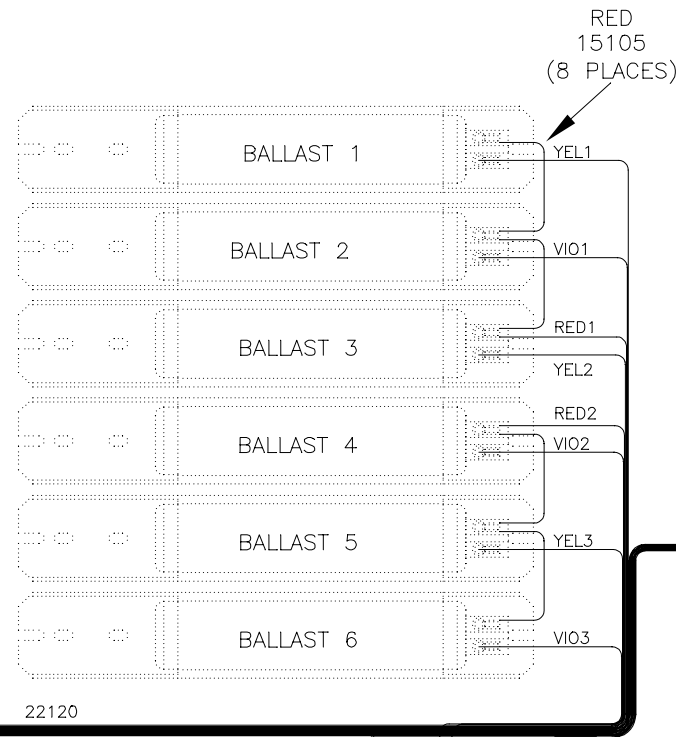

LAMP HOLDERS WITH STARTERS (12 PLACES)

RED 15105 (8 PLACES)

POWER IN → ← TO BENCH

BLU 15112 (8 PLACES)

15105 (2 PLACES)

15116 (2 PLACES)

SUNQUEST 24RSF CANOPY
23924-01, REV C

LAMP HOLDERS (12 PLACES)

TERMINAL BLOCK SWITCHED SIDE OF FANS

FACE TANNER SWITCH

LAMP HOLDERS WITH STARTERS (12 PLACES)

RED 15105 (8 PLACES)

POWER IN → ← TO BENCH

BLU 15112 (8 PLACES)

TERMINAL BLOCK SWITCHED SIDE OF FANS

SUNQUEST 24RS CANOPY 23924-01, REV C

LAMP HOLDERS (12 PLACES)

LAMP HOLDERS
(12 PLACES)

SUNQUEST 24RS BENCH
23943-01, REV B

LAMP HOLDERS WITH STARTERS
(12 PLACES)