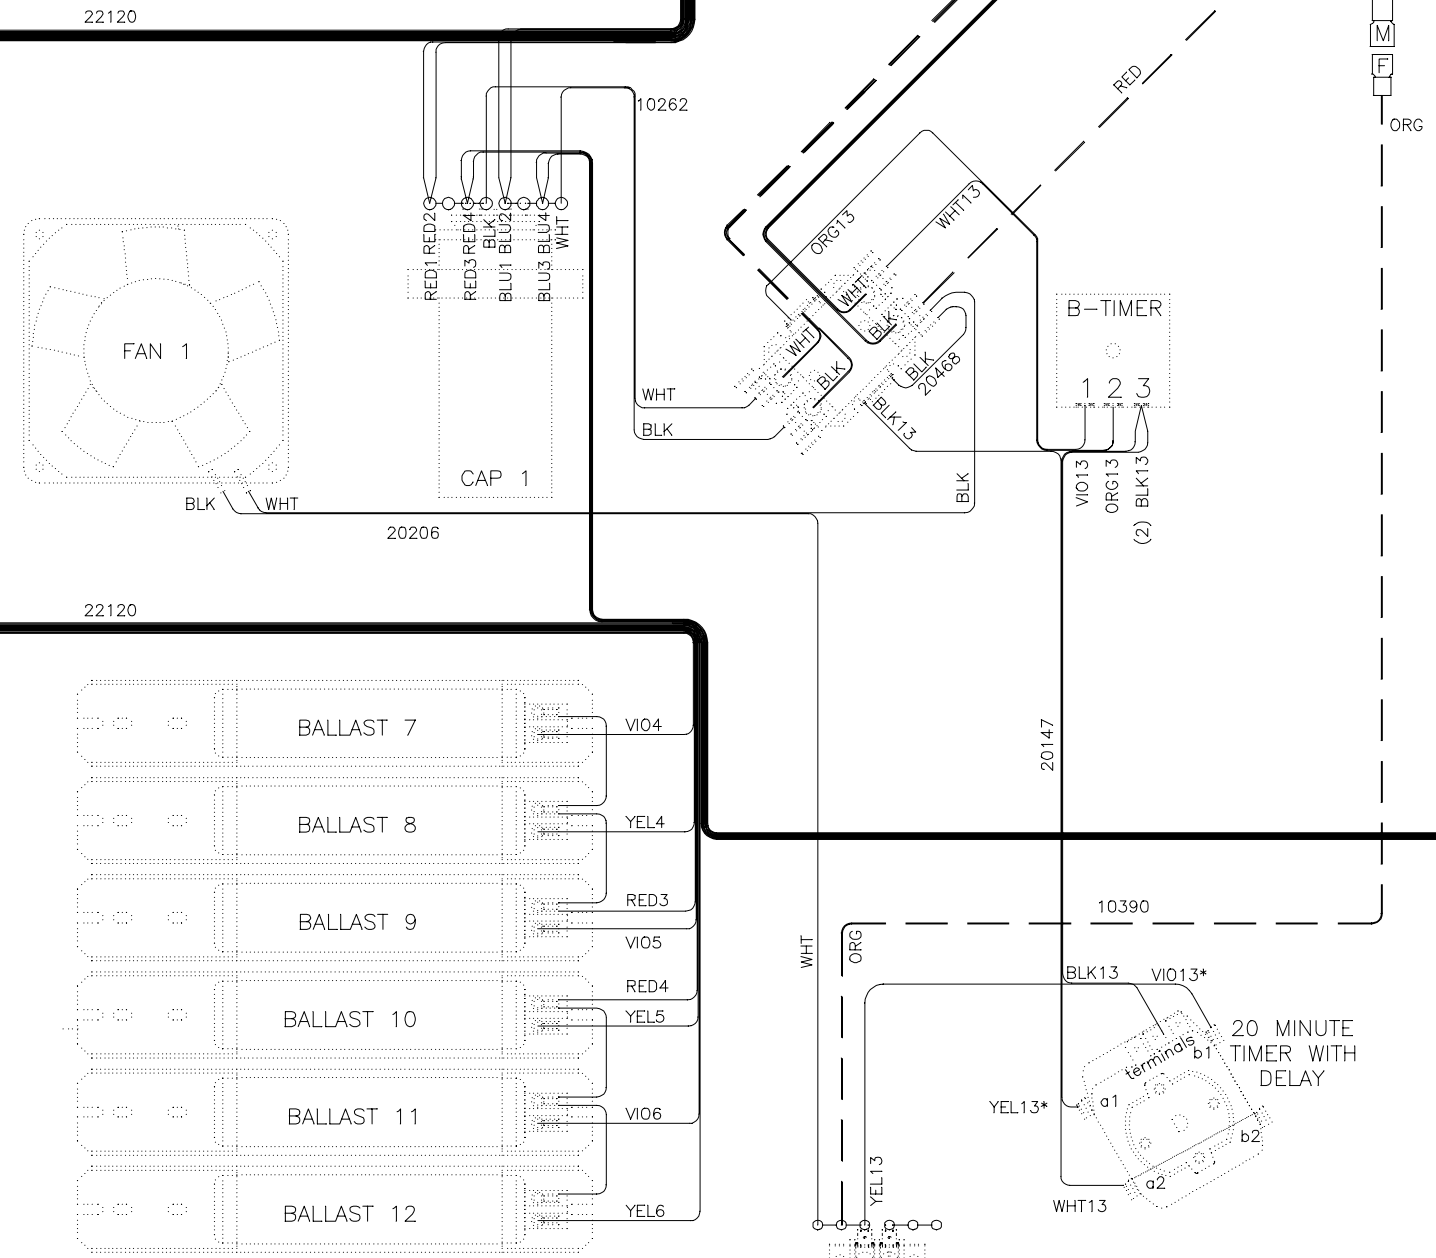

LAMP HOLDERS WITH STARTERS (12 PLACES)

RED 15105 (8 PLACES)

POWER IN → ← TO BENCH

BLU 15112 (8 PLACES)

15105 (2 PLACES)

15116 (2 PLACES)

SUNQUEST 24RSF CANOPY
23924-01, REV C

LAMP HOLDERS (12 PLACES)

TERMINAL BLOCK SWITCHED SIDE OF FANS

FACE TANNER SWITCH

LAMP HOLDERS WITH STARTERS (12 PLACES)

RED 15105 (8 PLACES)

POWER IN → ← TO BENCH

BLU 15112 (8 PLACES)

TERMINAL BLOCK SWITCHED SIDE OF FANS

SUNQUEST 24RS CANOPY 23924-01, REV C

LAMP HOLDERS (12 PLACES)

LAMP HOLDERS
(12 PLACES)

SUNQUEST 24RS BENCH
23943-01, REV B

LAMP HOLDERS WITH STARTERS
(12 PLACES)