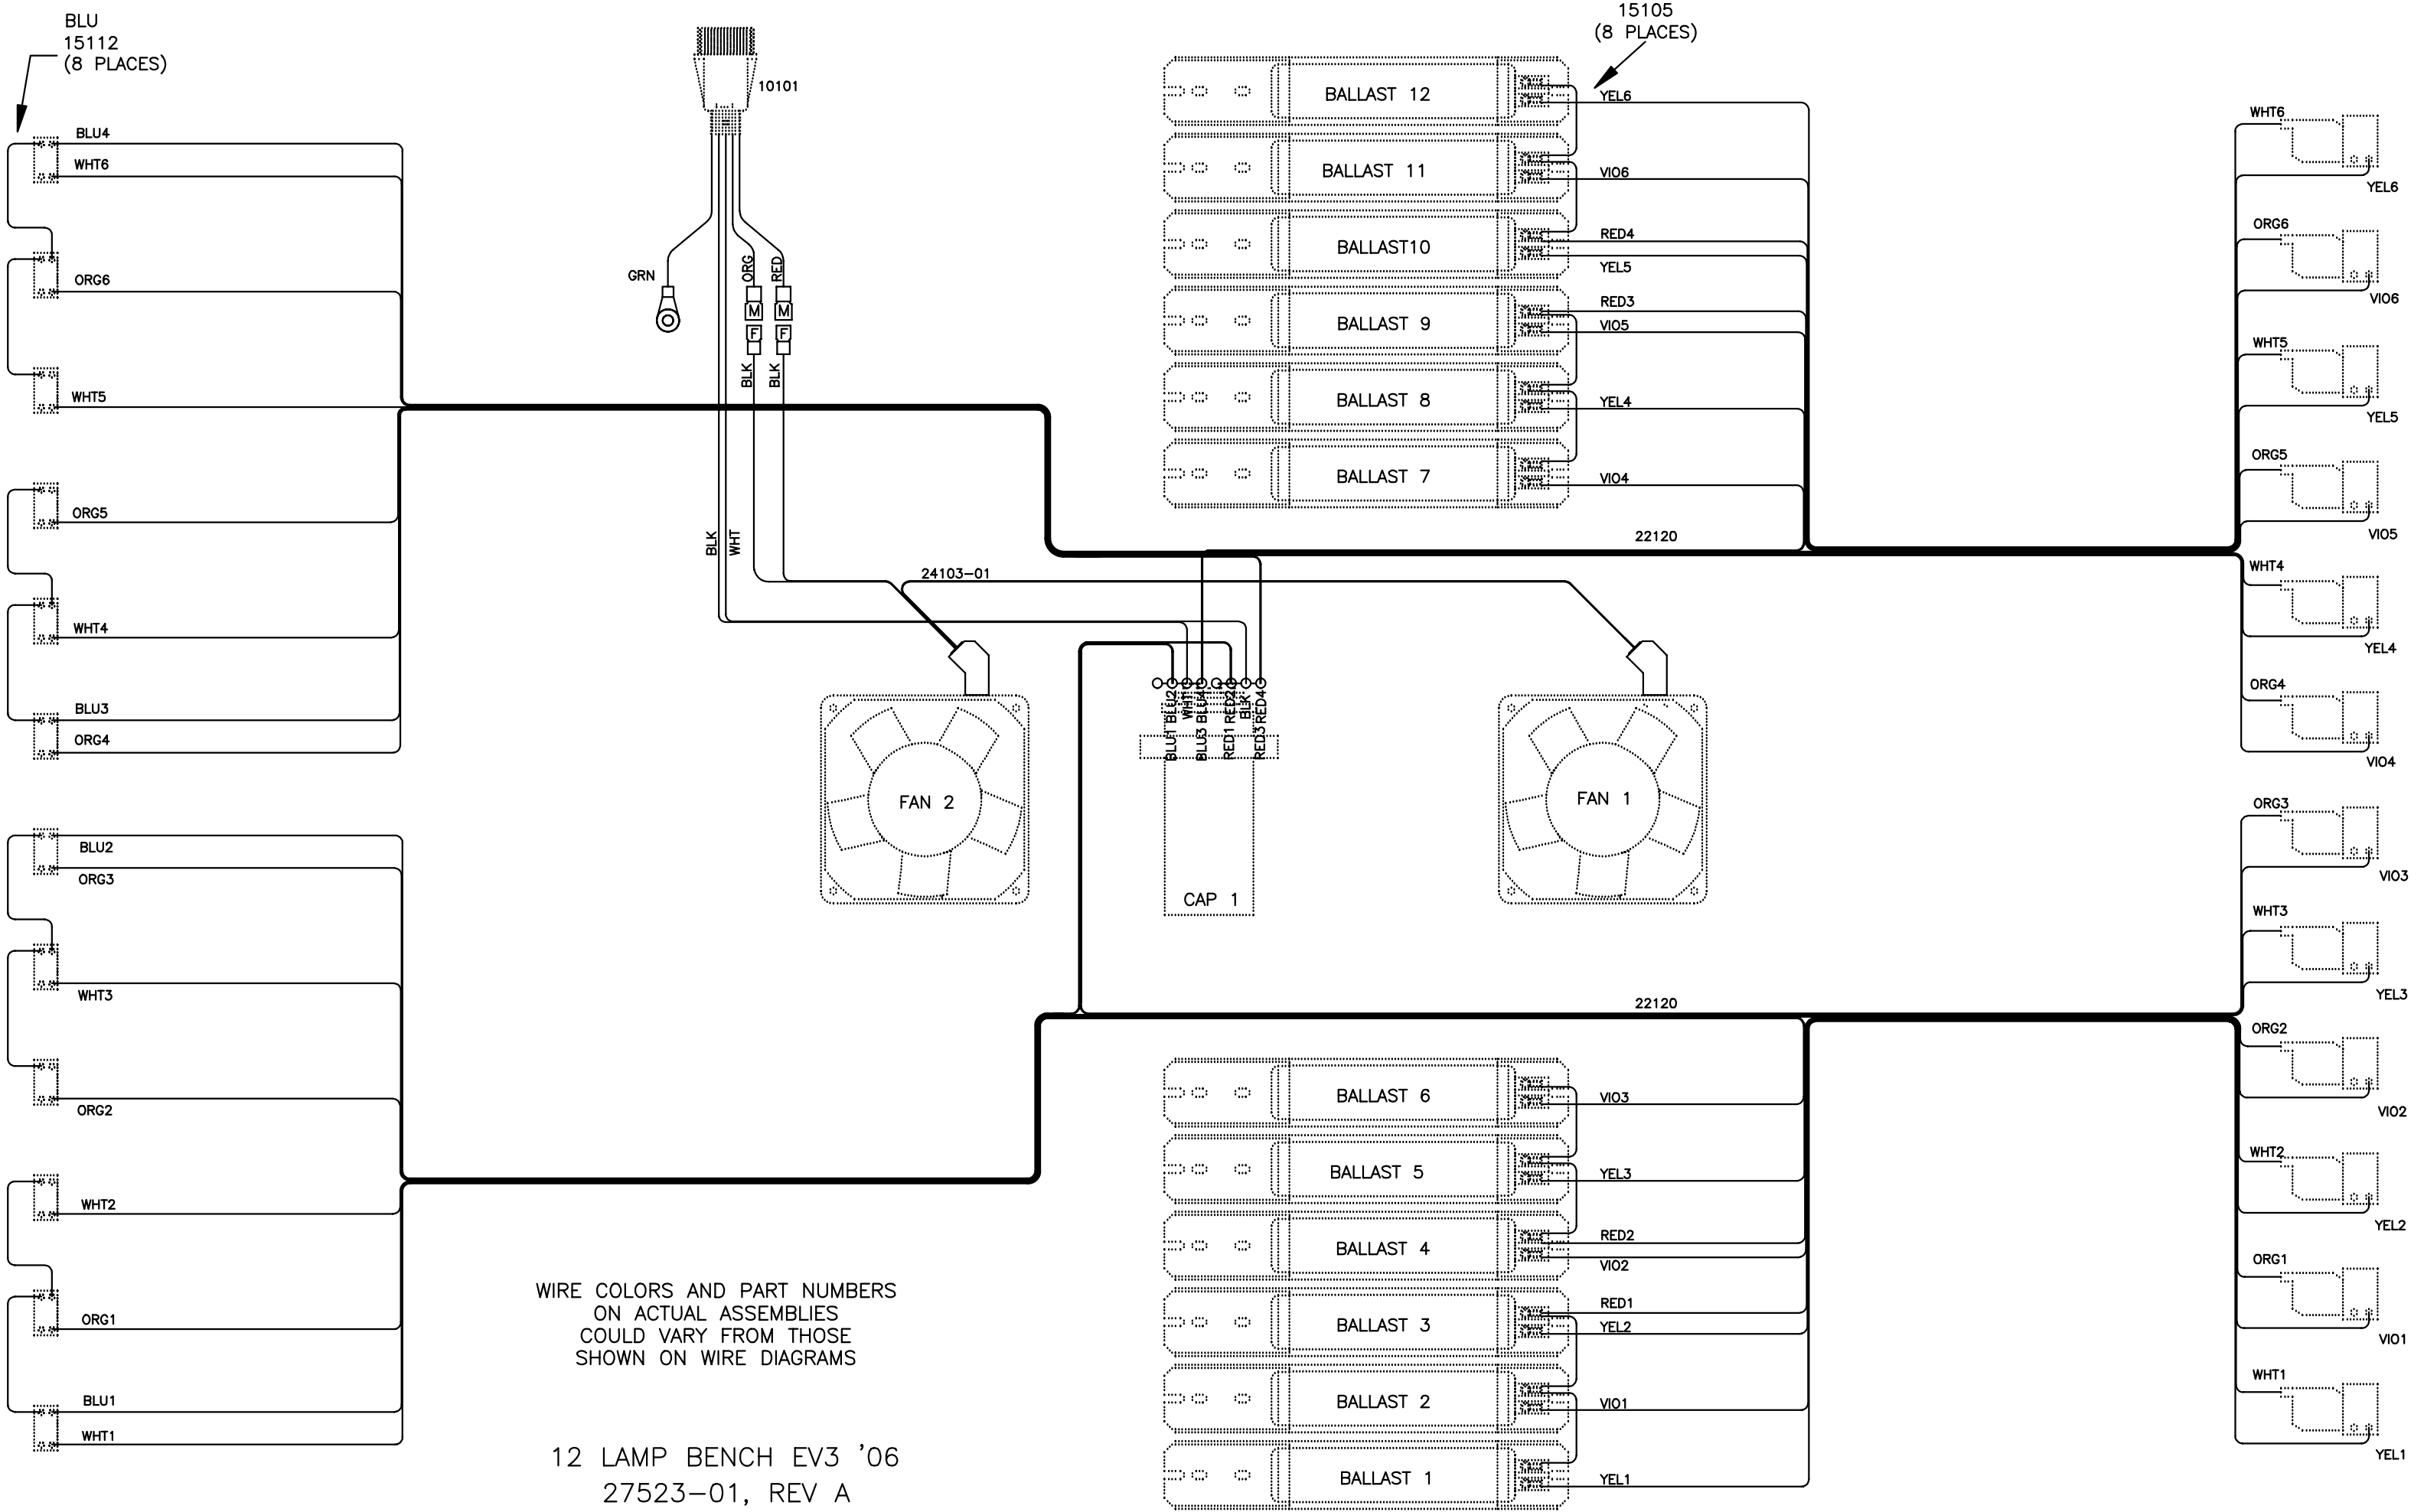

14 LAMP CANOPY
27531-01, REV A

NOTES:
1. KEY SWITCH NOT USED ON ALL MODELS.
2. IF KEY SWITCH NOT USED,
PINS ON J3 OF TIMER MUST BE SHORTED.

FRONT OF BED

15112
BLU
(8 PLACES)

WIRE COLORS AND PART NUMBERS
ON ACTUAL ASSEMBLIES
COULD VARY FROM THOSE
SHOWN ON WIRE DIAGRAMS

12 LAMP BENCH EV3 '06
27523-01, REV A
BOTTOM FRONT OF BED