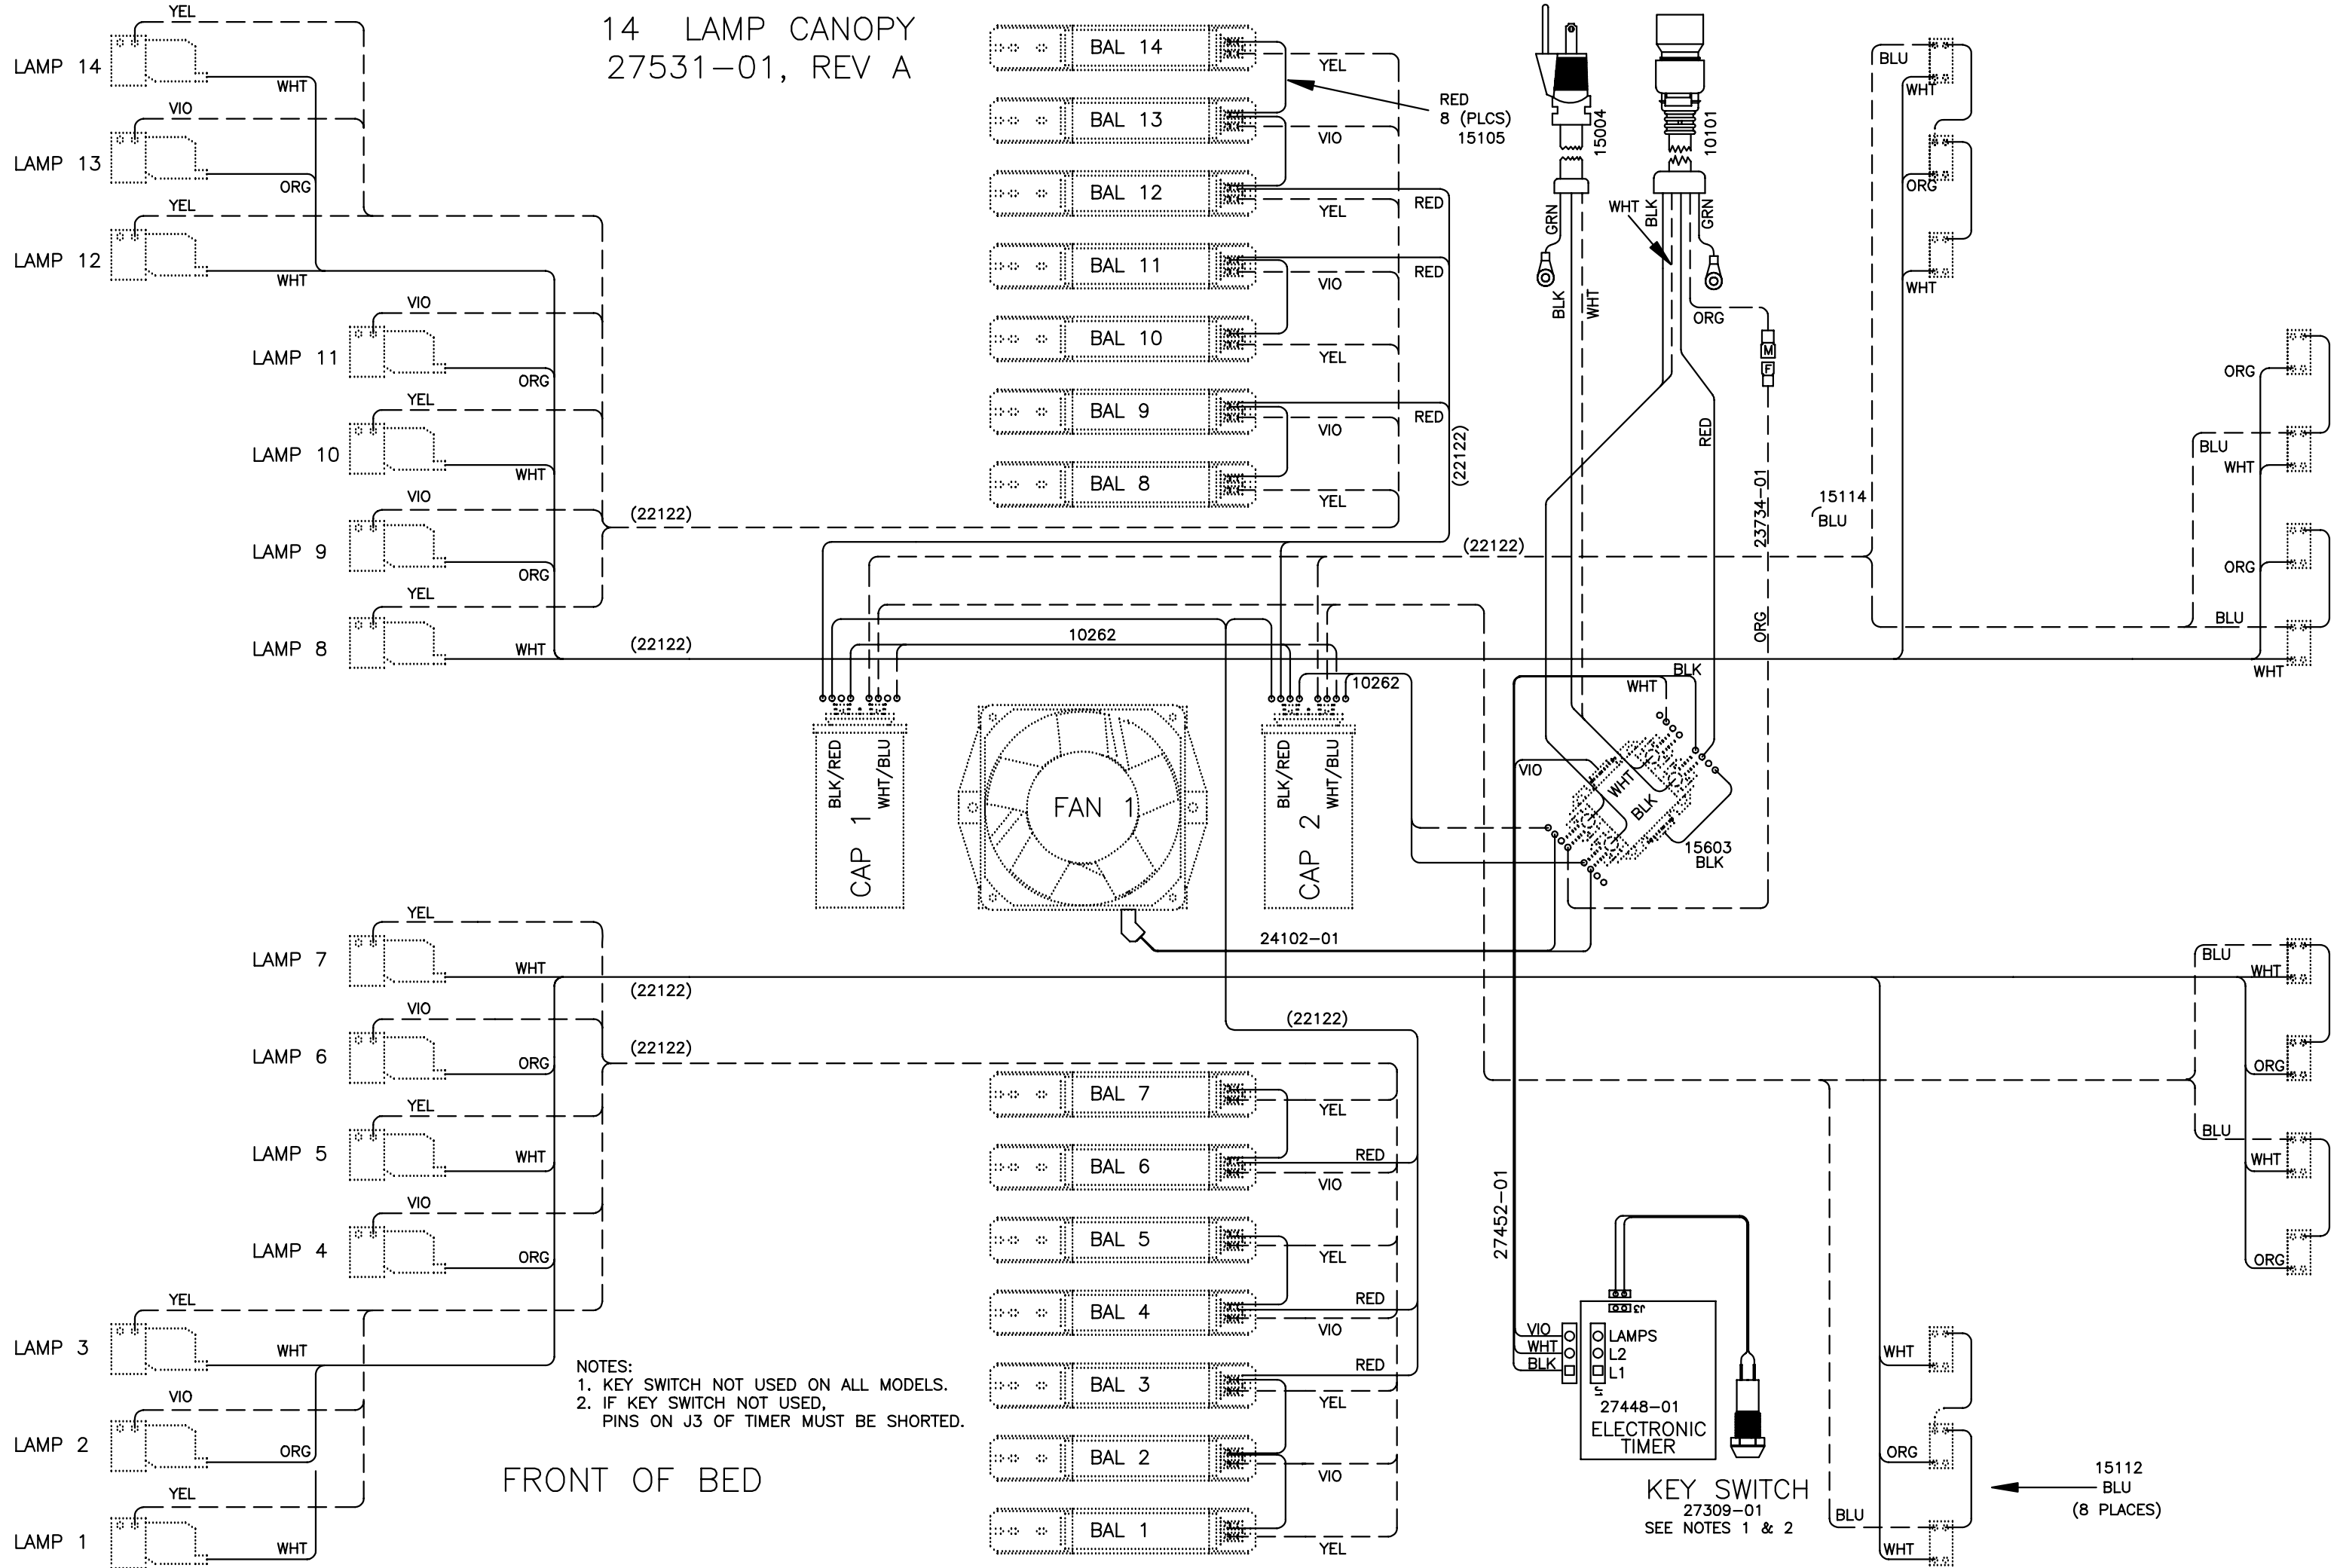

14 LAMP CANOPY
27531-01, REV A

NOTES:
1. KEY SWITCH NOT USED ON ALL MODELS.
2. IF KEY SWITCH NOT USED,
PINS ON J3 OF TIMER MUST BE SHORTED.

FRONT OF BED

15112
BLU
(8 PLACES)

WIRE COLORS AND PART NUMBERS
ON ACTUAL ASSEMBLIES
COULD VARY FROM THOSE
SHOWN ON WIRE DIAGRAMS

12 LAMP BENCH EV3 '06
27523-01, REV A
BOTTOM FRONT OF BED