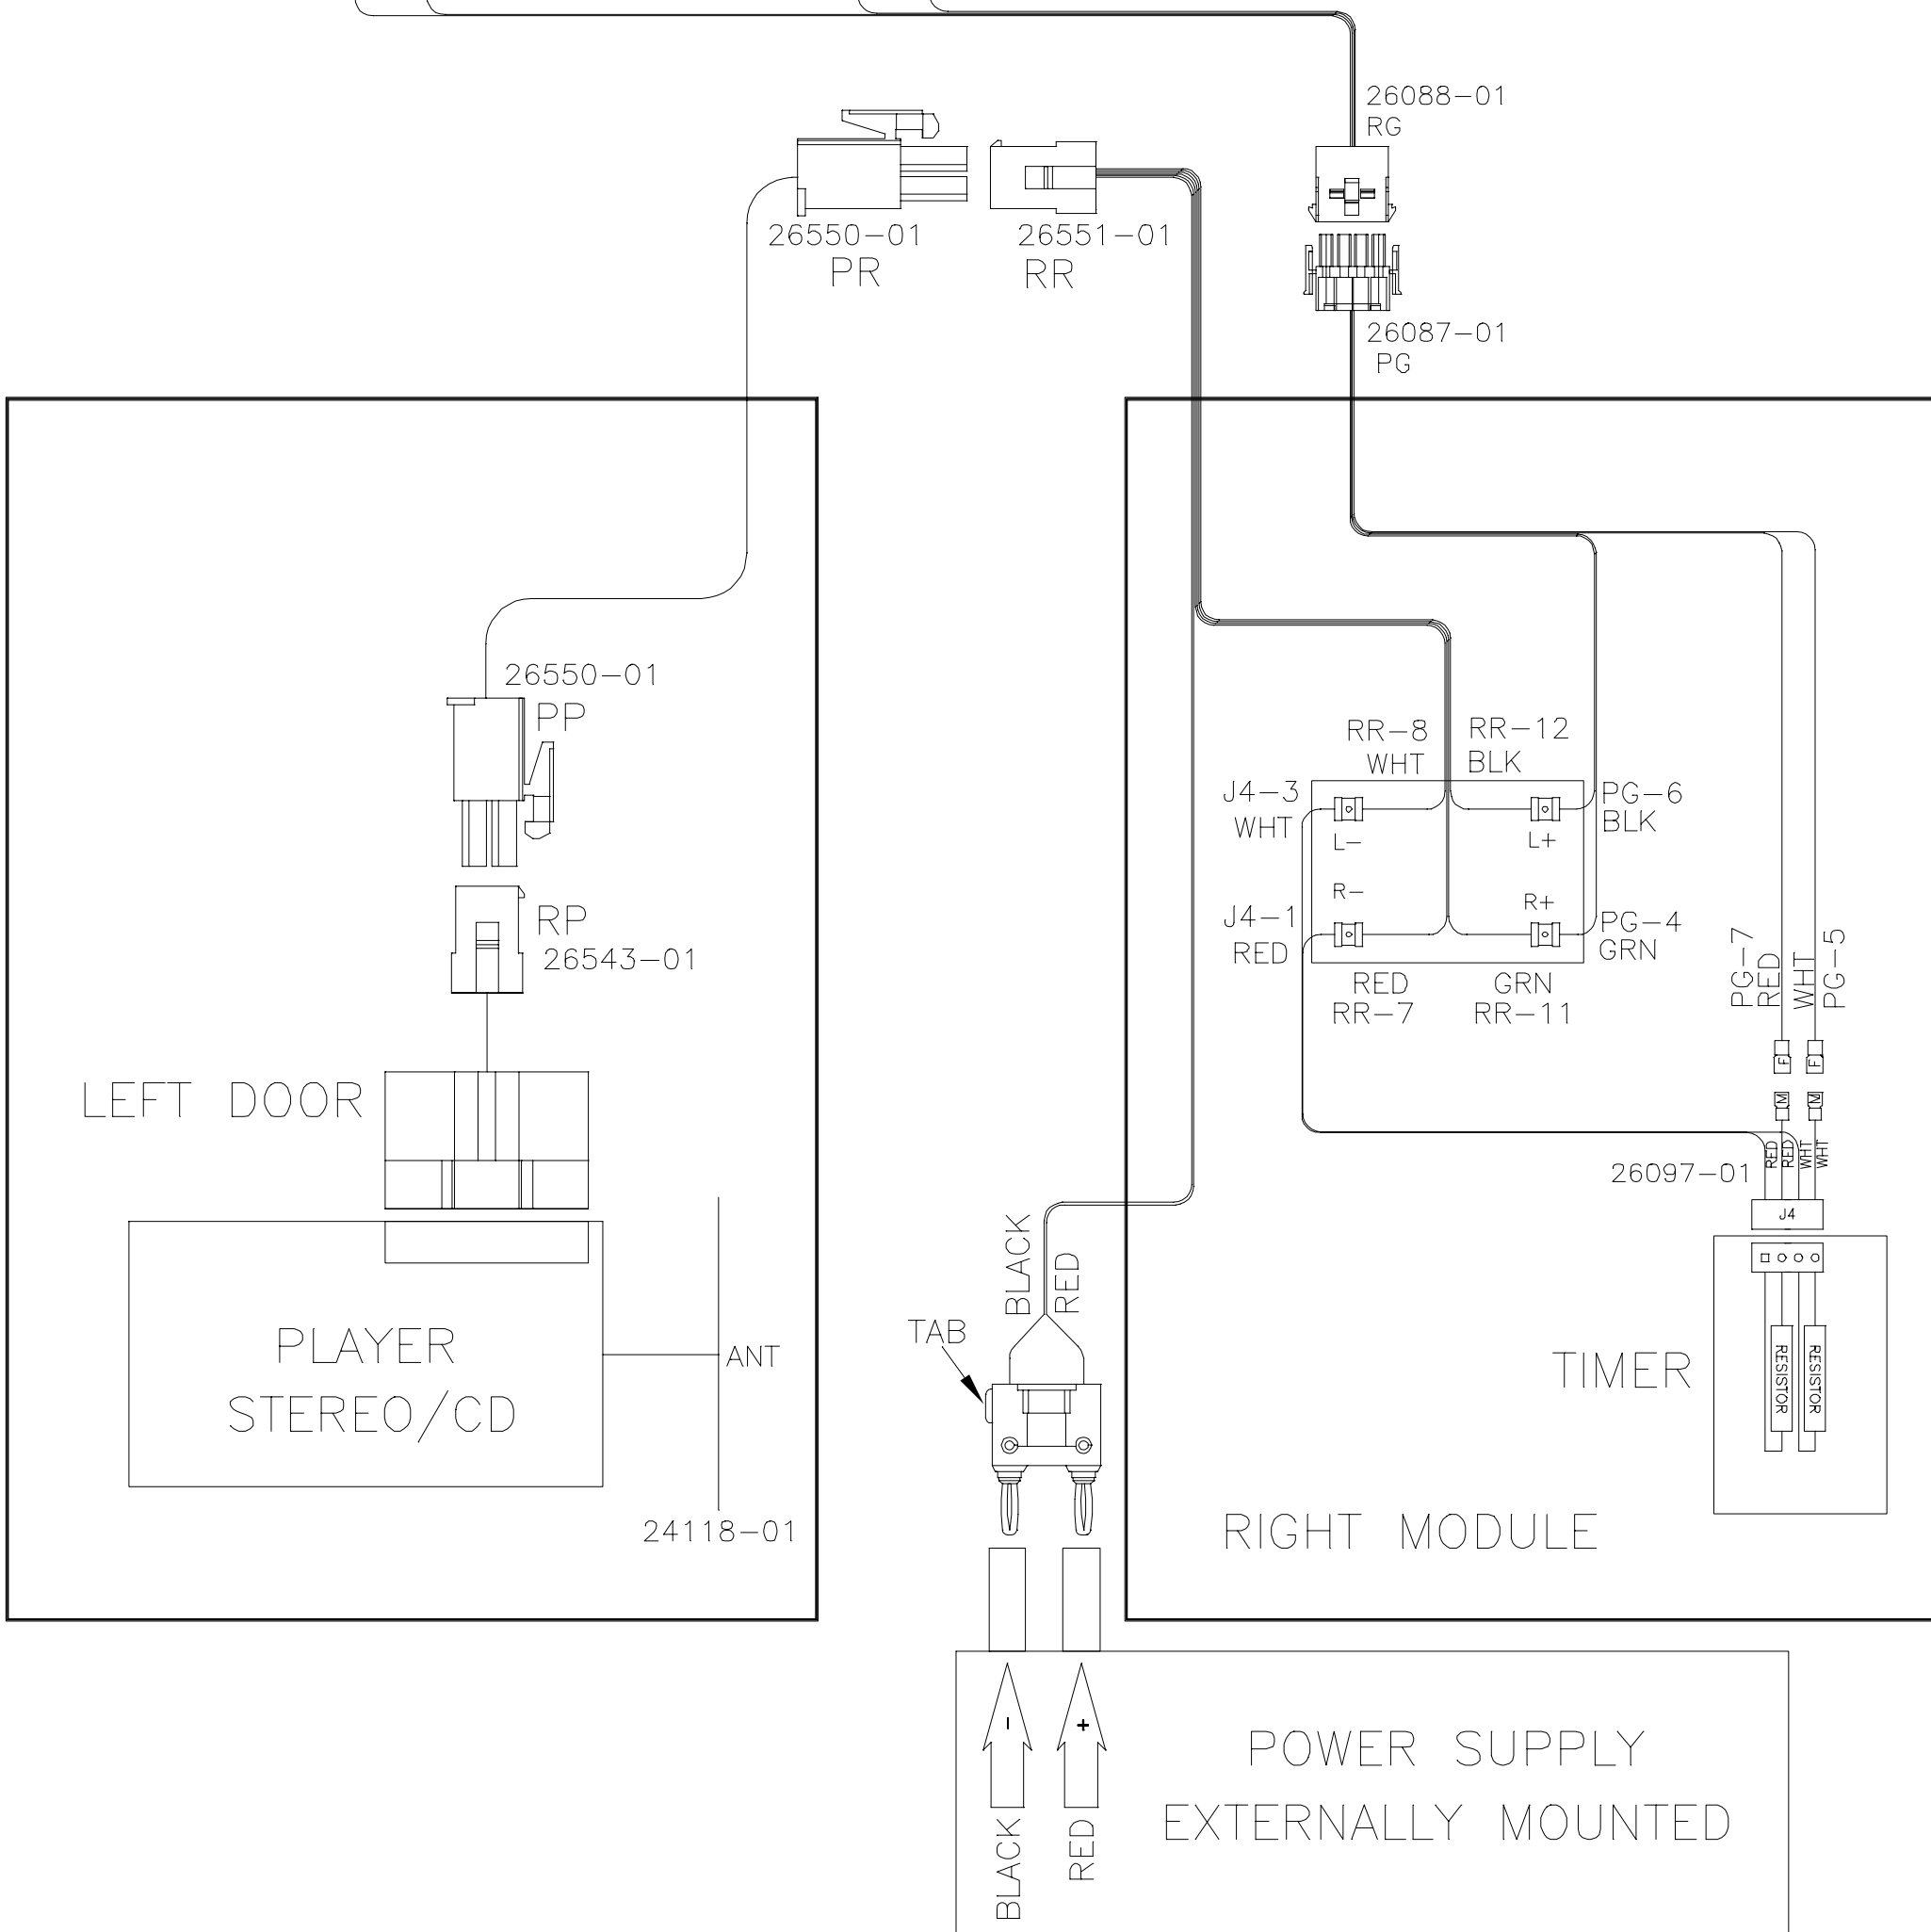

LEFT DOOR

PLAYER
STEREO/CD

24118-01

ANT

26550-01

PP

RP

26543-01

26550-01

PR

26551-01

RR

26088-01

RG

26087-01

PG

RR-8

WHT

RR-12

BLK

J4-3

WHT

J4-1

RED

RED

RR-7

GRN

RR-11

PG-6

BLK

PG-4

GRN

PG-7

RED

PG-5

WHT

26097-01

J4

TIMER

RIGHT MODULE

POWER SUPPLY
EXTERNALLY MOUNTED

BLACK -
RED +