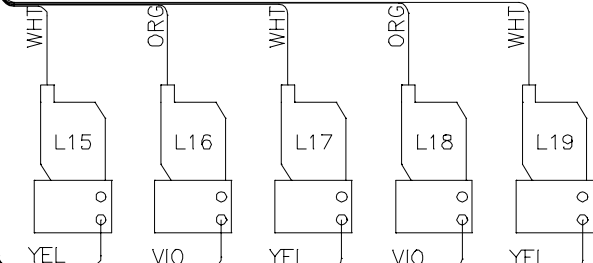

TO LEFT DOOR
26074-01

756V LEFT MODULE 26669-01, REV A

TO RIGHT MODULE
26454-01

TO RIGHT MODULE
26078-01

TO LEFT DOOR
26076-01

TO RIGHT MODULE
26080-01

24105-05

*1

*2

26075-01

26076-01

BLU (3)

26074-01

26082-01

26078-01

26077-01

756V
LEFT DOOR
VIEWED FROM LAMP SIDE
26670-01, REV A

USED ON ELITE 756V MODEL ONLY
FOR COMPLETE AUDIO DIAGRAM SEE DRAWING 26671-01

PART OF 26554-01 CD KIT

FROM LEFT MODULE
LAMP RETURNS
26556-01

756V
RIGHT DOOR
VIEWED FROM LAMP SIDE
26670-01, REV A