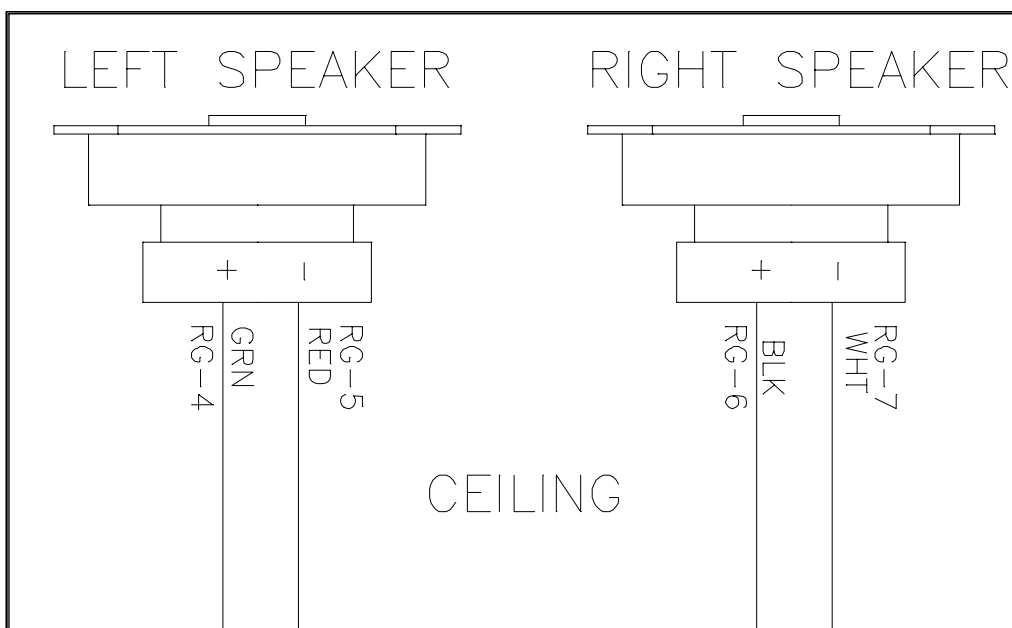

AUDIO SYSTEM FOR ELITE 756V MODELS

26671-01, REV A

WARNING: ALTERING THE DESIGN, TIMER SYSTEM, OR WIRING FROM THAT SHOWN HEREIN, WILL VOID THE WARRANTY, AND MAY RESULT IN A VIOLATION OF FEDERAL LAW.

FUNCTION	RP	PP/PR/RR
BATTERY -	BLK-1	BLK-1
BATTERY +	YEL-4	YEL-4
ACCESSORY	RED-4	
SPKR L. REAR	GRN/BLK-5	
SPKR L. REAR	GRN-9	
SPKR R. REAR	VIO/BLK-6	
SPKR R. REAR	VIO-10	
SPKR R. FRONT	GRY/BLK-7	RED-7
SPKR R. FRONT	GRY-11	GRN-11
SPKR L. FRONT	WHT/BLK-8	WHT-8
SPKR L. FRONT	WHT-12	BLK-12