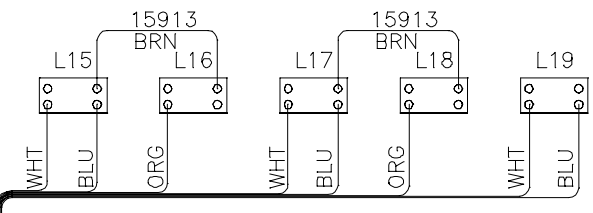

TO LEFT DOOR
26074-01

756V LEFT MODULE 26669-01, REV A

TO RIGHT MODULE
26454-01

TO RIGHT MODULE
26078-01

TO LEFT DOOR
26076-01

TO RIGHT MODULE
26080-01

24105-05

*1

*2

26075-01

26076-01

BLU (3)

26074-01

26082-01

26078-01

26077-01

756V
LEFT DOOR
VIEWED FROM LAMP SIDE
26670-01, REV A

USED ON ELITE 756V MODEL ONLY
FOR COMPLETE AUDIO DIAGRAM SEE DRAWING 26671-01

PART OF 26554-01 CD KIT

FROM LEFT MODULE
LAMP RETURNS
26556-01

756V
RIGHT DOOR
VIEWED FROM LAMP SIDE
26670-01, REV A

PG-7

RED

PG-5

WHT

26097-01

J4

TIMER

RIGHT MODULE