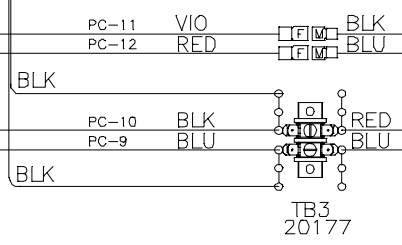

TO LEFT DOOR
26074-01

756V LEFT MODULE 26669-01, REV A

TO RIGHT MODULE
26454-01

TO RIGHT MODULE
26078-01

TO LEFT DOOR
26076-01

TO RIGHT MODULE
26080-01

24105-05

*1

*2

26075-01

26076-01

BLU (3)

26074-01

26082-01

26078-01

26077-01

756V
LEFT DOOR
VIEWED FROM LAMP SIDE
26670-01, REV A

USED ON ELITE 756V MODEL ONLY
FOR COMPLETE AUDIO DIAGRAM SEE DRAWING 26671-01

PART OF 26554-01 CD KIT

FROM LEFT MODULE
LAMP RETURNS
26556-01

756V
RIGHT DOOR
VIEWED FROM LAMP SIDE
26670-01, REV A