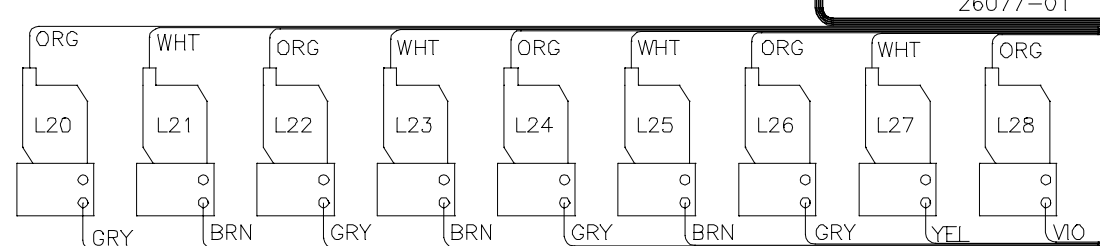

*2

26075-01

26076-01

BLU (3)

26074-01

26082-01

26078-01

26077-01

756V
LEFT DOOR
VIEWED FROM LAMP SIDE
26670-01, REV A

USED ON ELITE 756V MODEL ONLY
FOR COMPLETE AUDIO DIAGRAM SEE DRAWING 26671-01

PART OF 26554-01 CD KIT

FROM LEFT MODULE
LAMP RETURNS
26556-01

756V
RIGHT DOOR
VIEWED FROM LAMP SIDE
26670-01, REV A