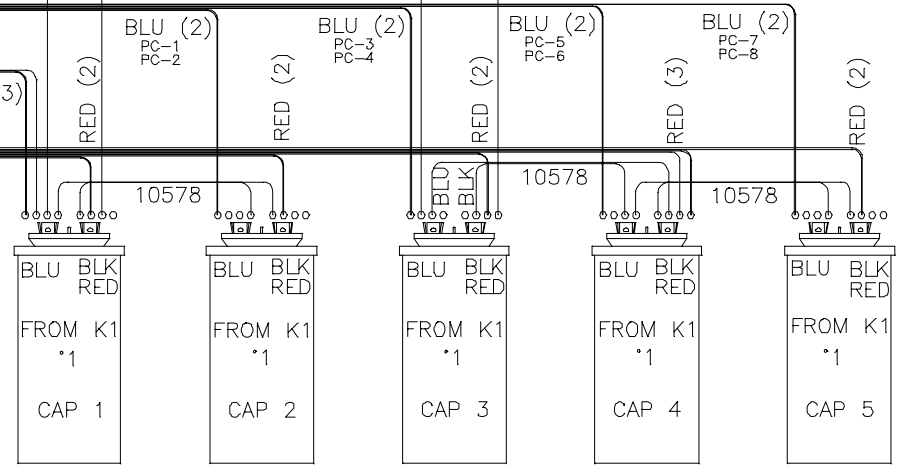

TO LEFT DOOR
26074-01

756V LEFT MODULE 26669-01, REV A

TO RIGHT MODULE
26454-01

TO RIGHT MODULE
26078-01

TO LEFT DOOR
26076-01

TO RIGHT MODULE
26080-01

24105-05

*1

*2

26075-01

26076-01

BLU (3)

26074-01

26082-01

26078-01

26077-01

756V
LEFT DOOR
VIEWED FROM LAMP SIDE
26670-01, REV A

USED ON ELITE 756V MODEL ONLY
FOR COMPLETE AUDIO DIAGRAM SEE DRAWING 26671-01

PART OF 26554-01 CD KIT

FROM LEFT MODULE
LAMP RETURNS
26556-01

756V
RIGHT DOOR
VIEWED FROM LAMP SIDE
26670-01, REV A