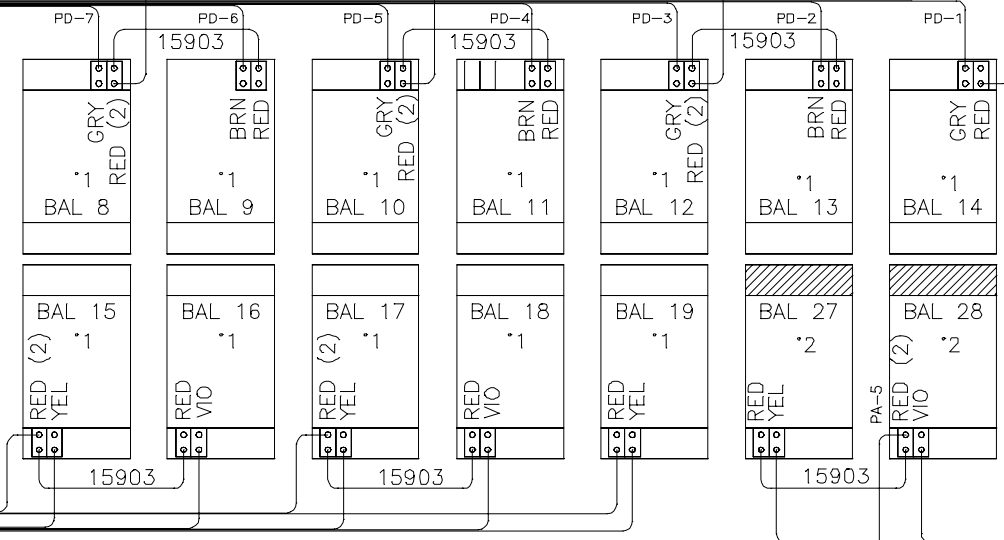

TO LEFT DOOR
26074-01

756V LEFT MODULE 26669-01, REV A

TO RIGHT MODULE
26454-01

TO RIGHT MODULE
26078-01

TO LEFT DOOR
26076-01

TO RIGHT MODULE
26080-01

24105-05

*1

*2

26075-01

26076-01

BLU (3)

26074-01

26082-01

26078-01

26077-01

756V
LEFT DOOR
VIEWED FROM LAMP SIDE
26670-01, REV A

USED ON ELITE 756V MODEL ONLY
FOR COMPLETE AUDIO DIAGRAM SEE DRAWING 26671-01

PART OF 26554-01 CD KIT

FROM LEFT MODULE
LAMP RETURNS
26556-01

756V
RIGHT DOOR
VIEWED FROM LAMP SIDE
26670-01, REV A