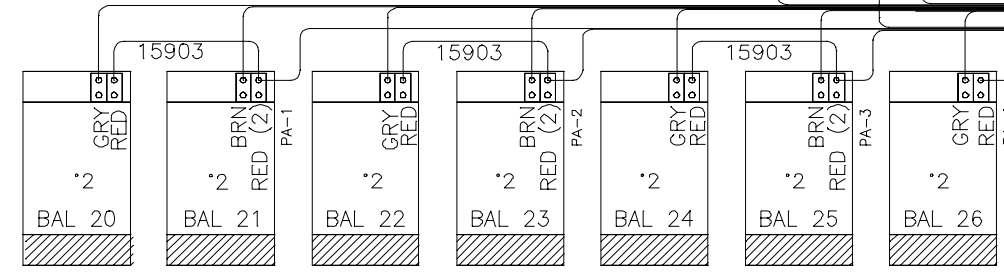

*2

26075-01

26076-01

BLU (3)

26074-01

26082-01

26078-01

26077-01

756V
LEFT DOOR
VIEWED FROM LAMP SIDE
26670-01, REV A

USED ON ELITE 756V MODEL ONLY
FOR COMPLETE AUDIO DIAGRAM SEE DRAWING 26671-01

PART OF 26554-01 CD KIT

FROM LEFT MODULE
LAMP RETURNS
26556-01

756V
RIGHT DOOR
VIEWED FROM LAMP SIDE
26670-01, REV A