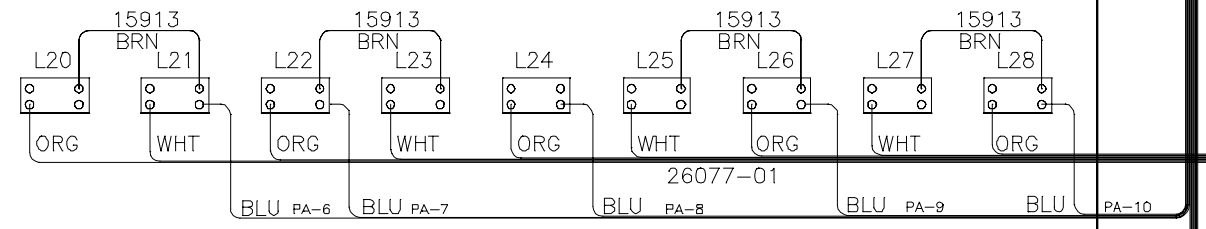

TO LEFT DOOR
26074-01

756V LEFT MODULE 26669-01, REV A

TO RIGHT MODULE
26454-01

TO RIGHT MODULE
26078-01

TO LEFT DOOR
26076-01

TO RIGHT MODULE
26080-01

24105-05

*1

*2

26075-01

26076-01

BLU (3)

26074-01

26082-01

26078-01

26077-01

756V
LEFT DOOR
VIEWED FROM LAMP SIDE
26670-01, REV A

USED ON ELITE 756V MODEL ONLY
FOR COMPLETE AUDIO DIAGRAM SEE DRAWING 26671-01

PART OF 26554-01 CD KIT

FROM LEFT MODULE
LAMP RETURNS
26556-01

756V
RIGHT DOOR
VIEWED FROM LAMP SIDE
26670-01, REV A