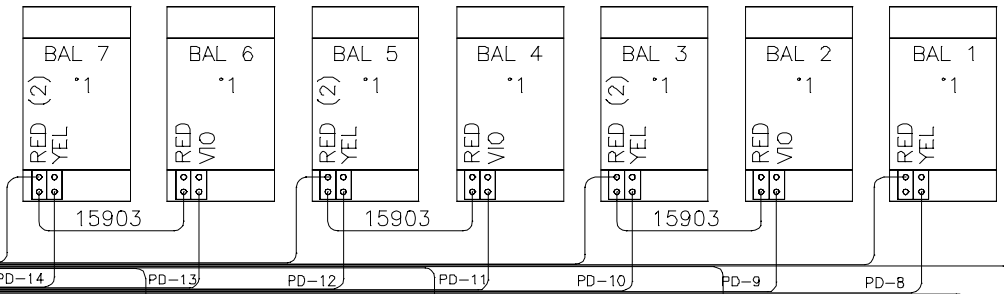

26074-01

26082-01

26078-01

26077-01