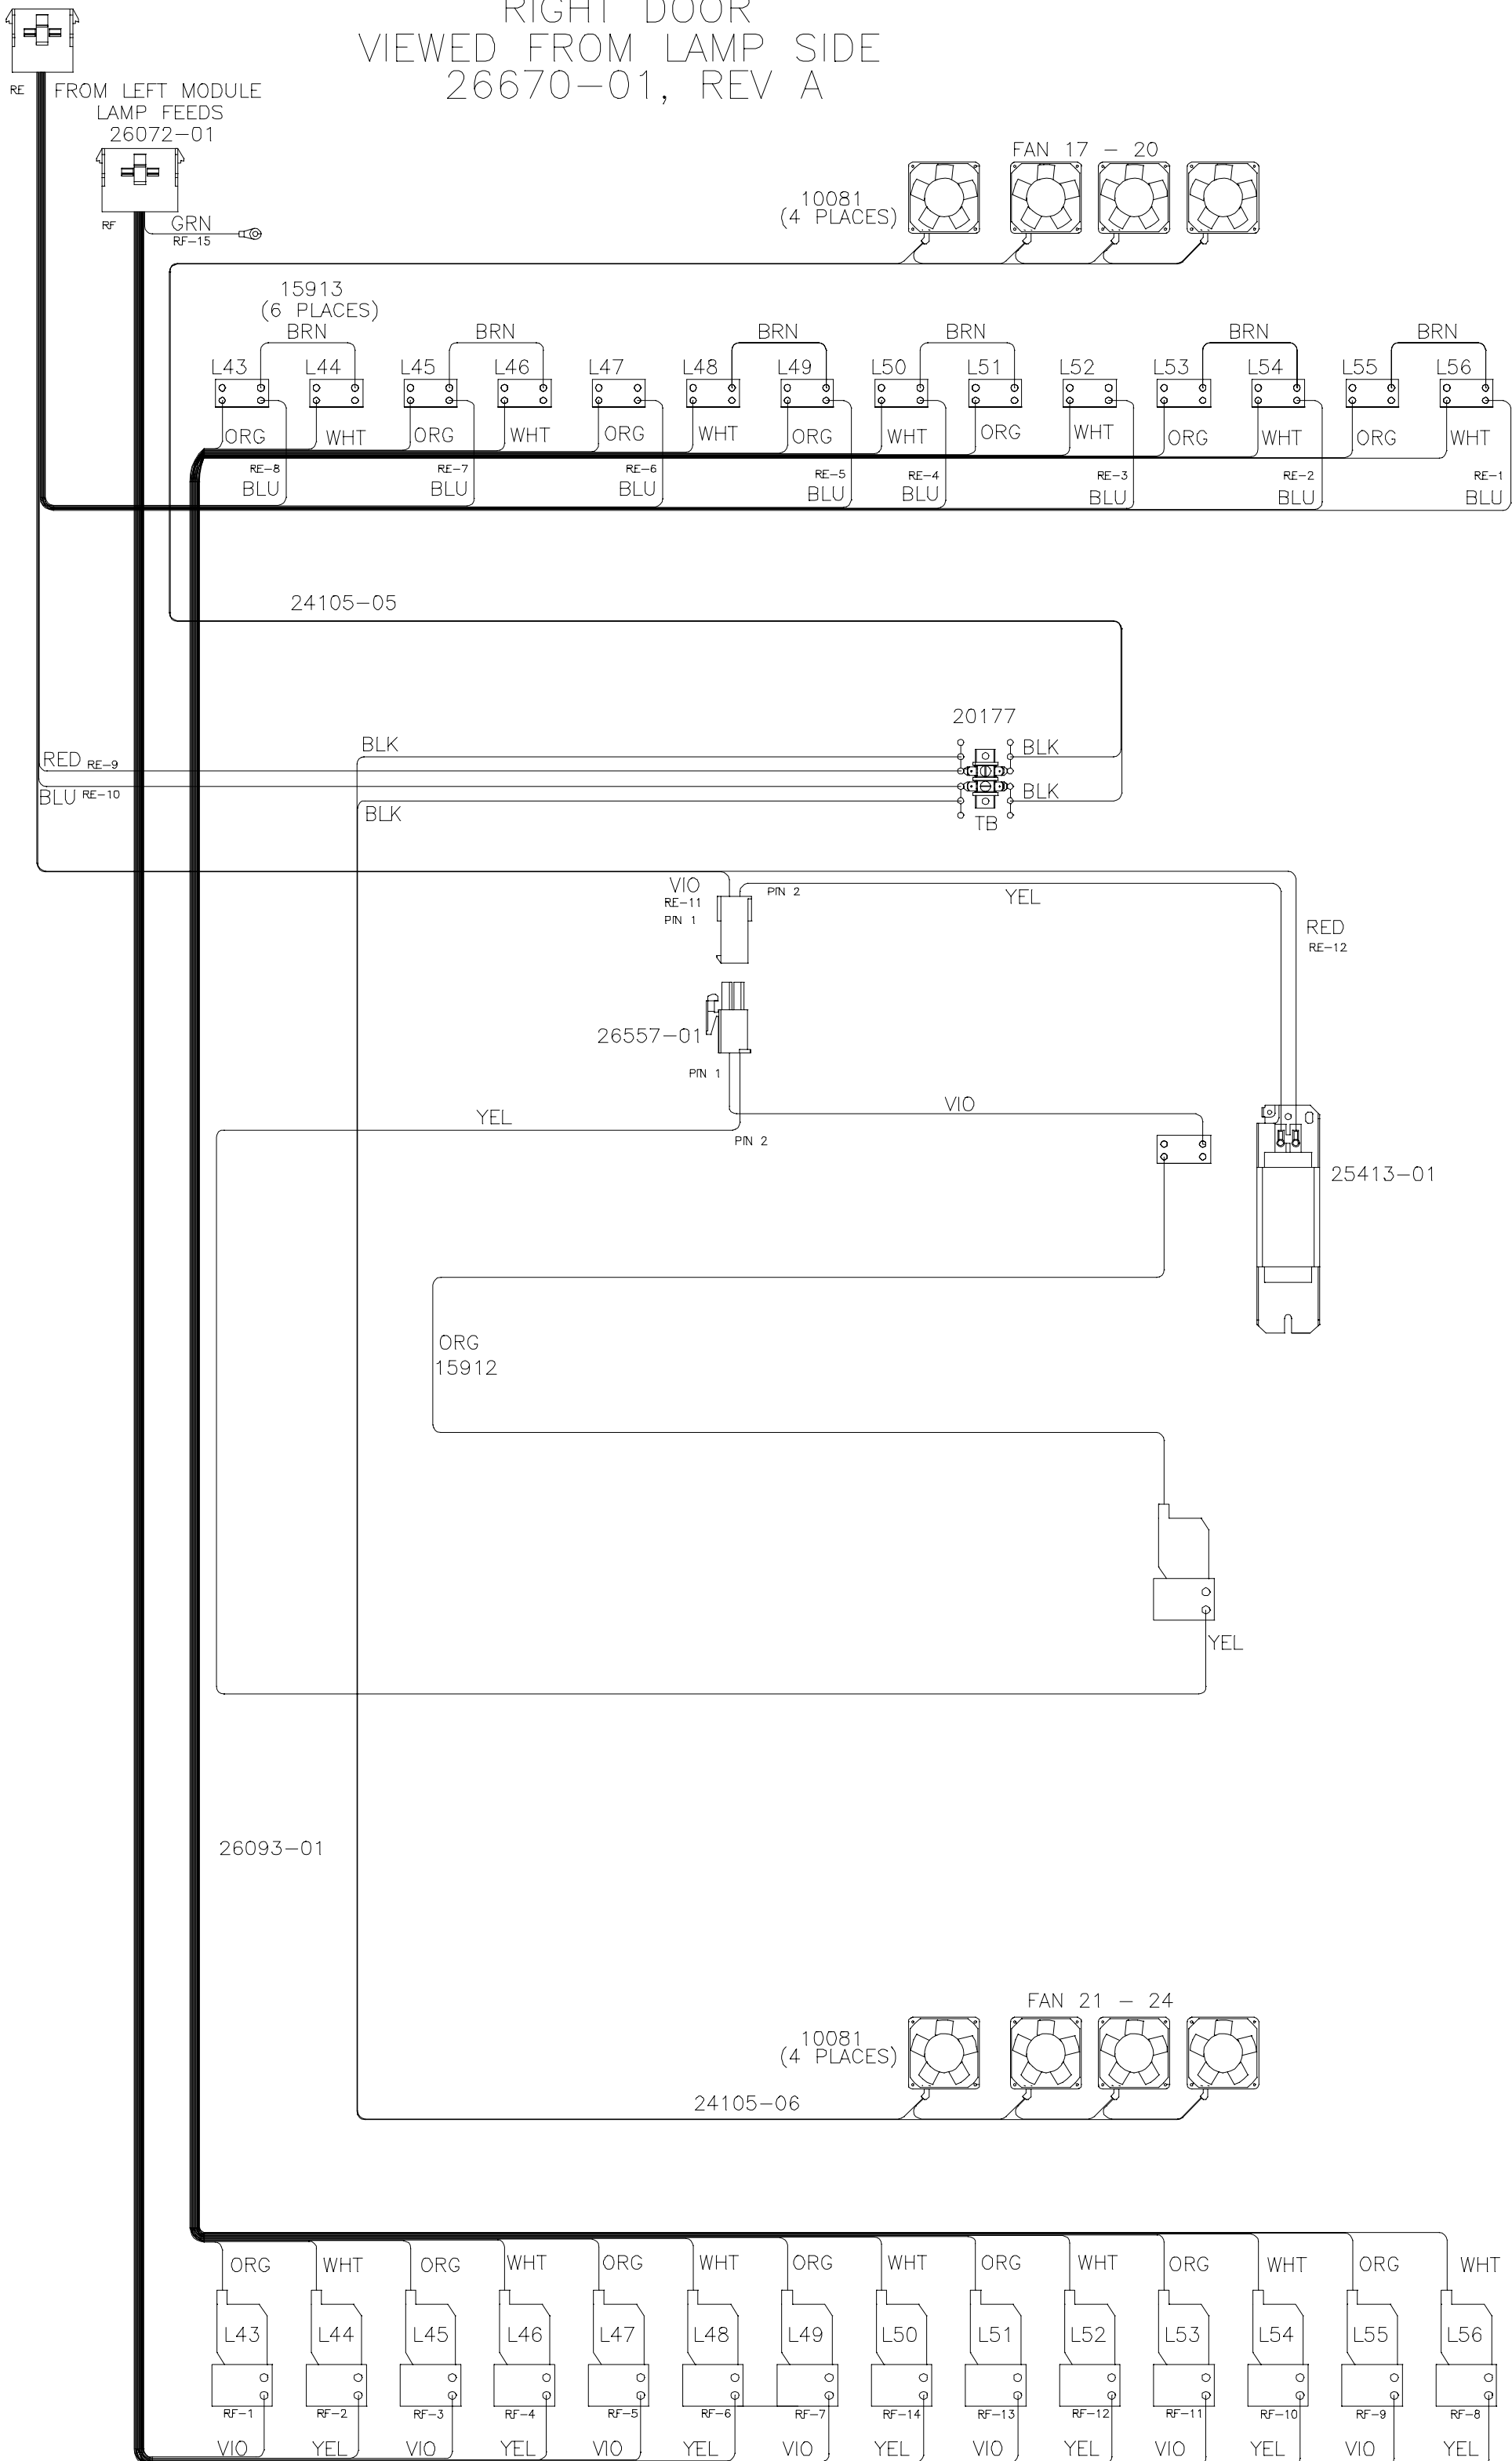

TO LEFT DOOR
26074-01

756V LEFT MODULE 26669-01, REV A

TO RIGHT MODULE
26454-01

TO RIGHT MODULE
26078-01

TO LEFT DOOR
26076-01

TO RIGHT MODULE
26080-01

24105-05

*1

756V
LEFT DOOR
VIEWED FROM LAMP SIDE
26670-01, REV A

USED ON ELITE 756V MODEL ONLY
FOR COMPLETE AUDIO DIAGRAM SEE DRAWING 26671-01

PART OF 26554-01 CD KIT

FROM LEFT MODULE
LAMP RETURNS
26556-01

756V
RIGHT DOOR
VIEWED FROM LAMP SIDE
26670-01, REV A