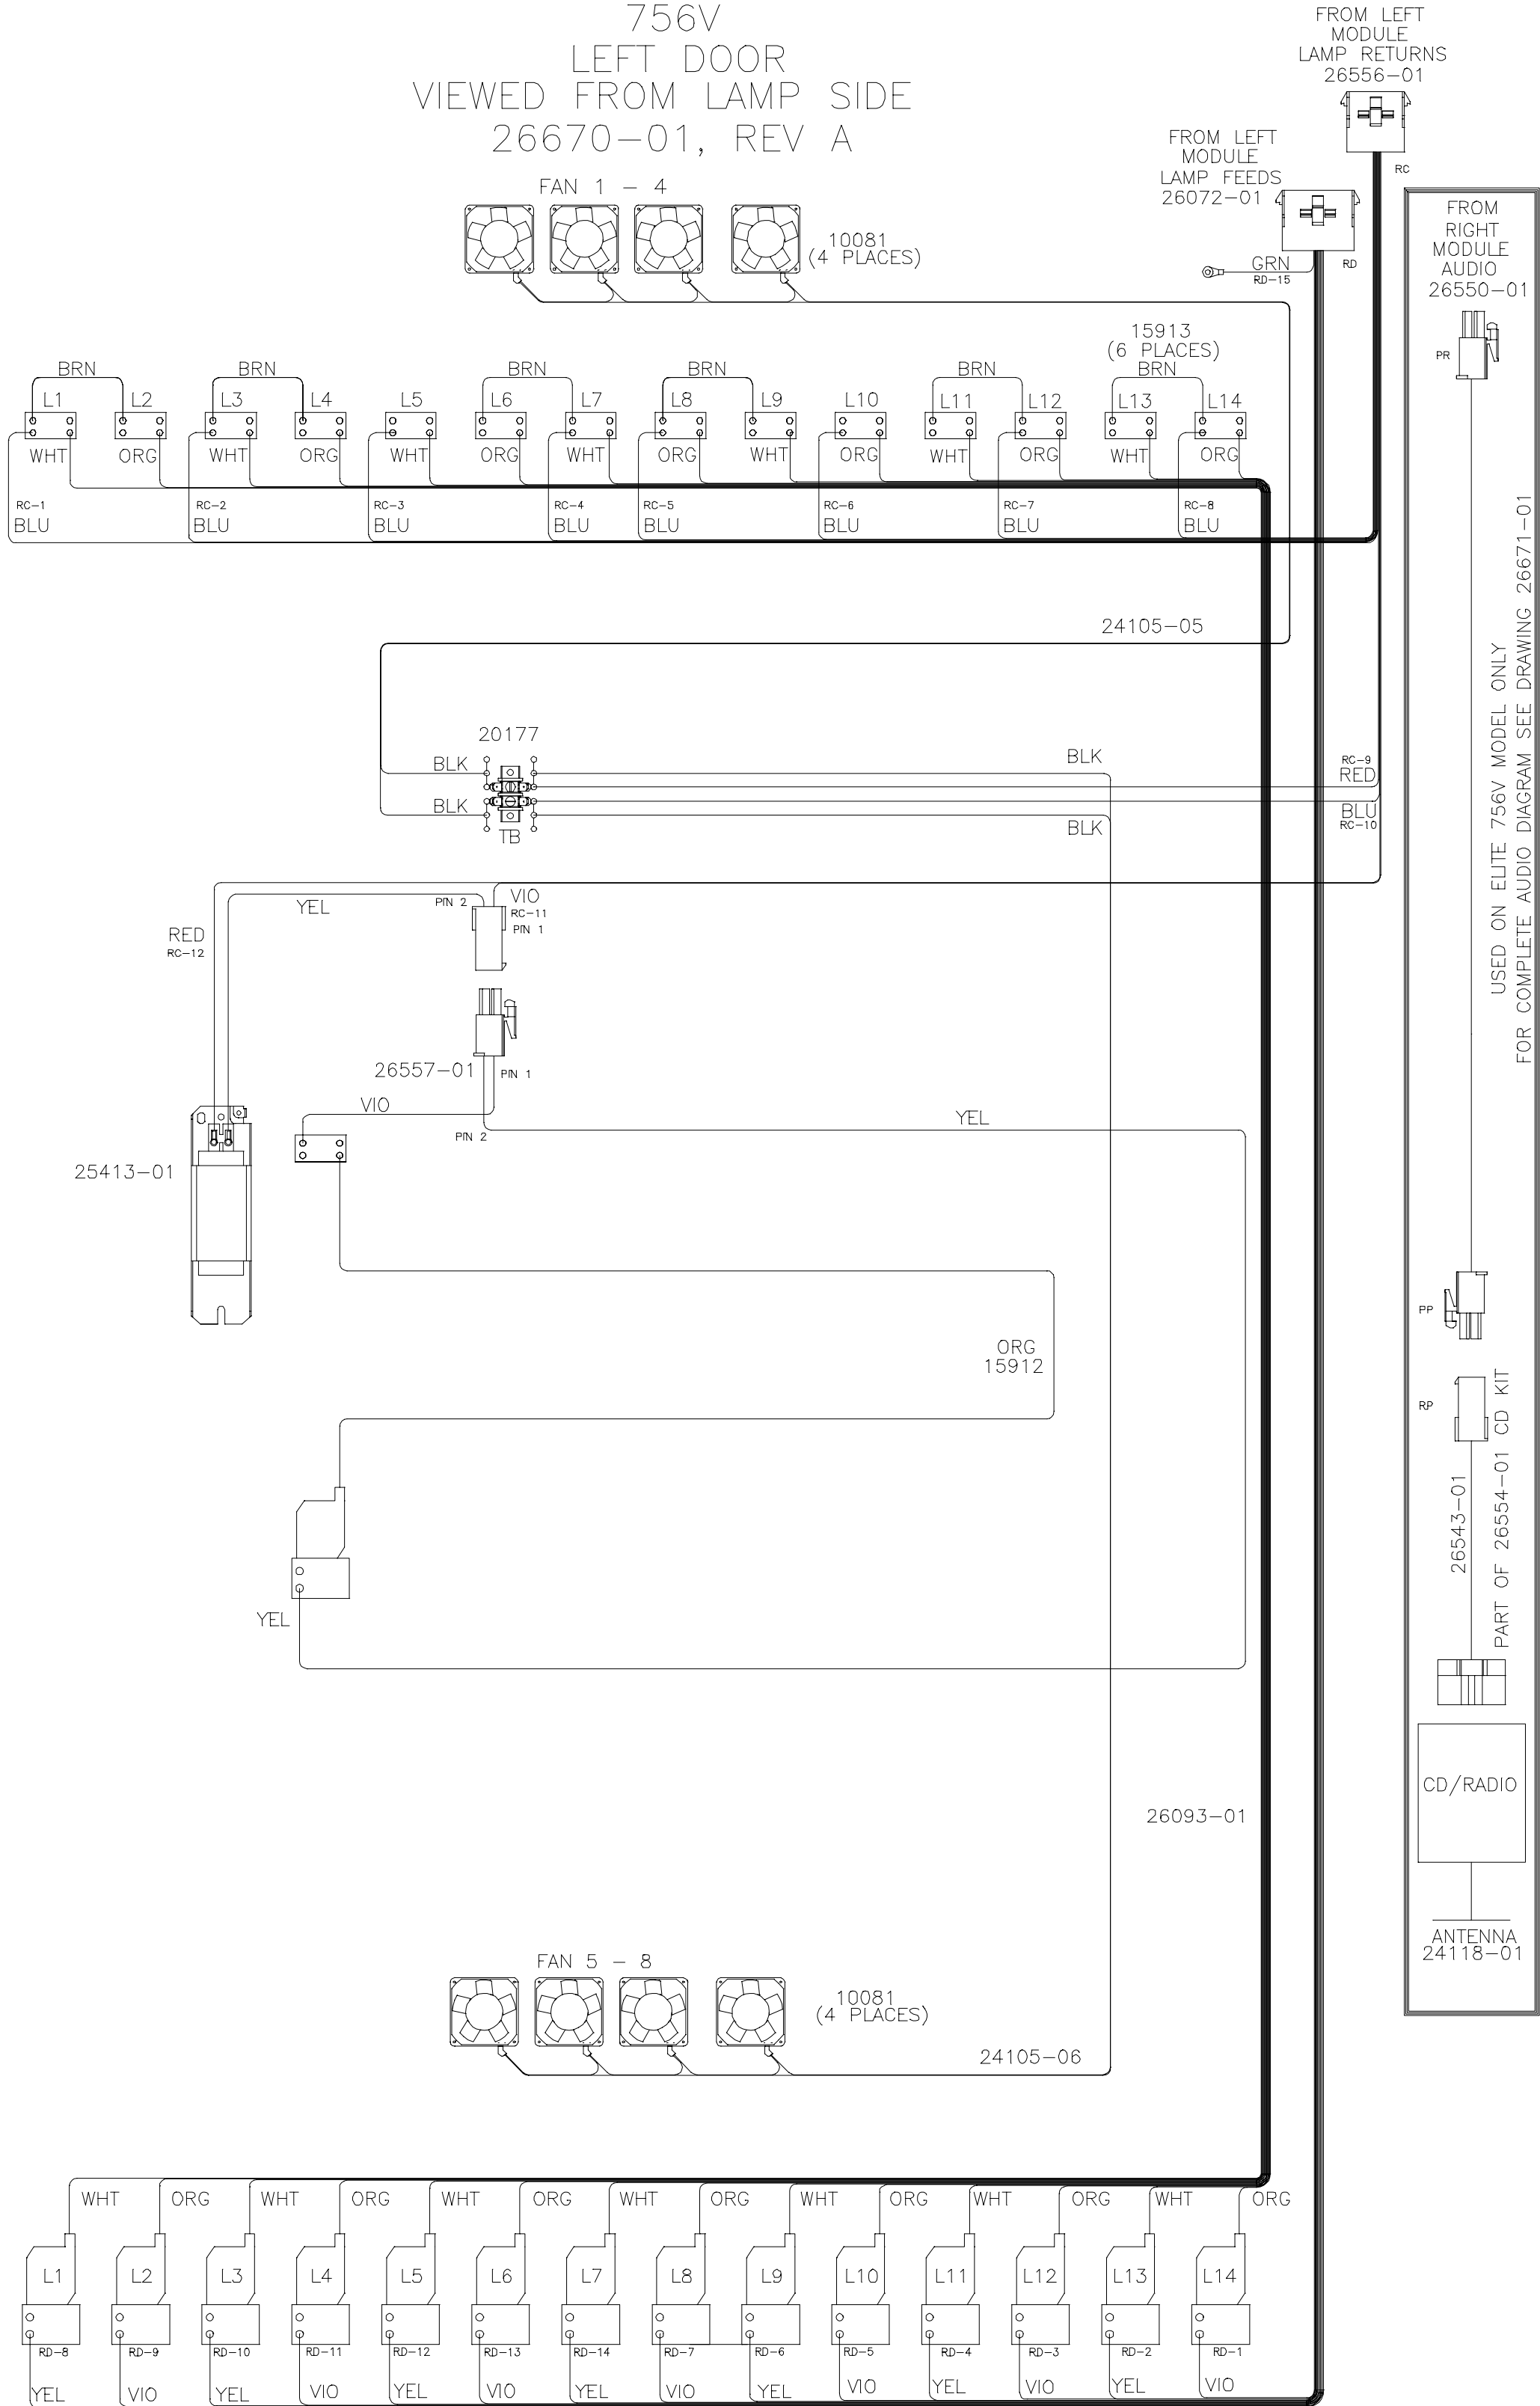

TO LEFT DOOR
26074-01

756V LEFT MODULE 26669-01, REV A

TO RIGHT MODULE
26454-01

TO RIGHT MODULE
26078-01

TO LEFT DOOR
26076-01

TO RIGHT MODULE
26080-01

24105-05

*1

*2

26075-01

26076-01

BLU (3)

26074-01

26082-01

26078-01

26077-01

756V
LEFT DOOR
VIEWED FROM LAMP SIDE
26670-01, REV A

USED ON ELITE 756V MODEL ONLY
FOR COMPLETE AUDIO DIAGRAM SEE DRAWING 26671-01

PART OF 26554-01 CD KIT

FROM LEFT MODULE
LAMP RETURNS
26556-01

756V
RIGHT DOOR
VIEWED FROM LAMP SIDE
26670-01, REV A

LEFT DOOR

PLAYER
STEREO/CD

24118-01

ANT

26550-01

PP

RP

26543-01