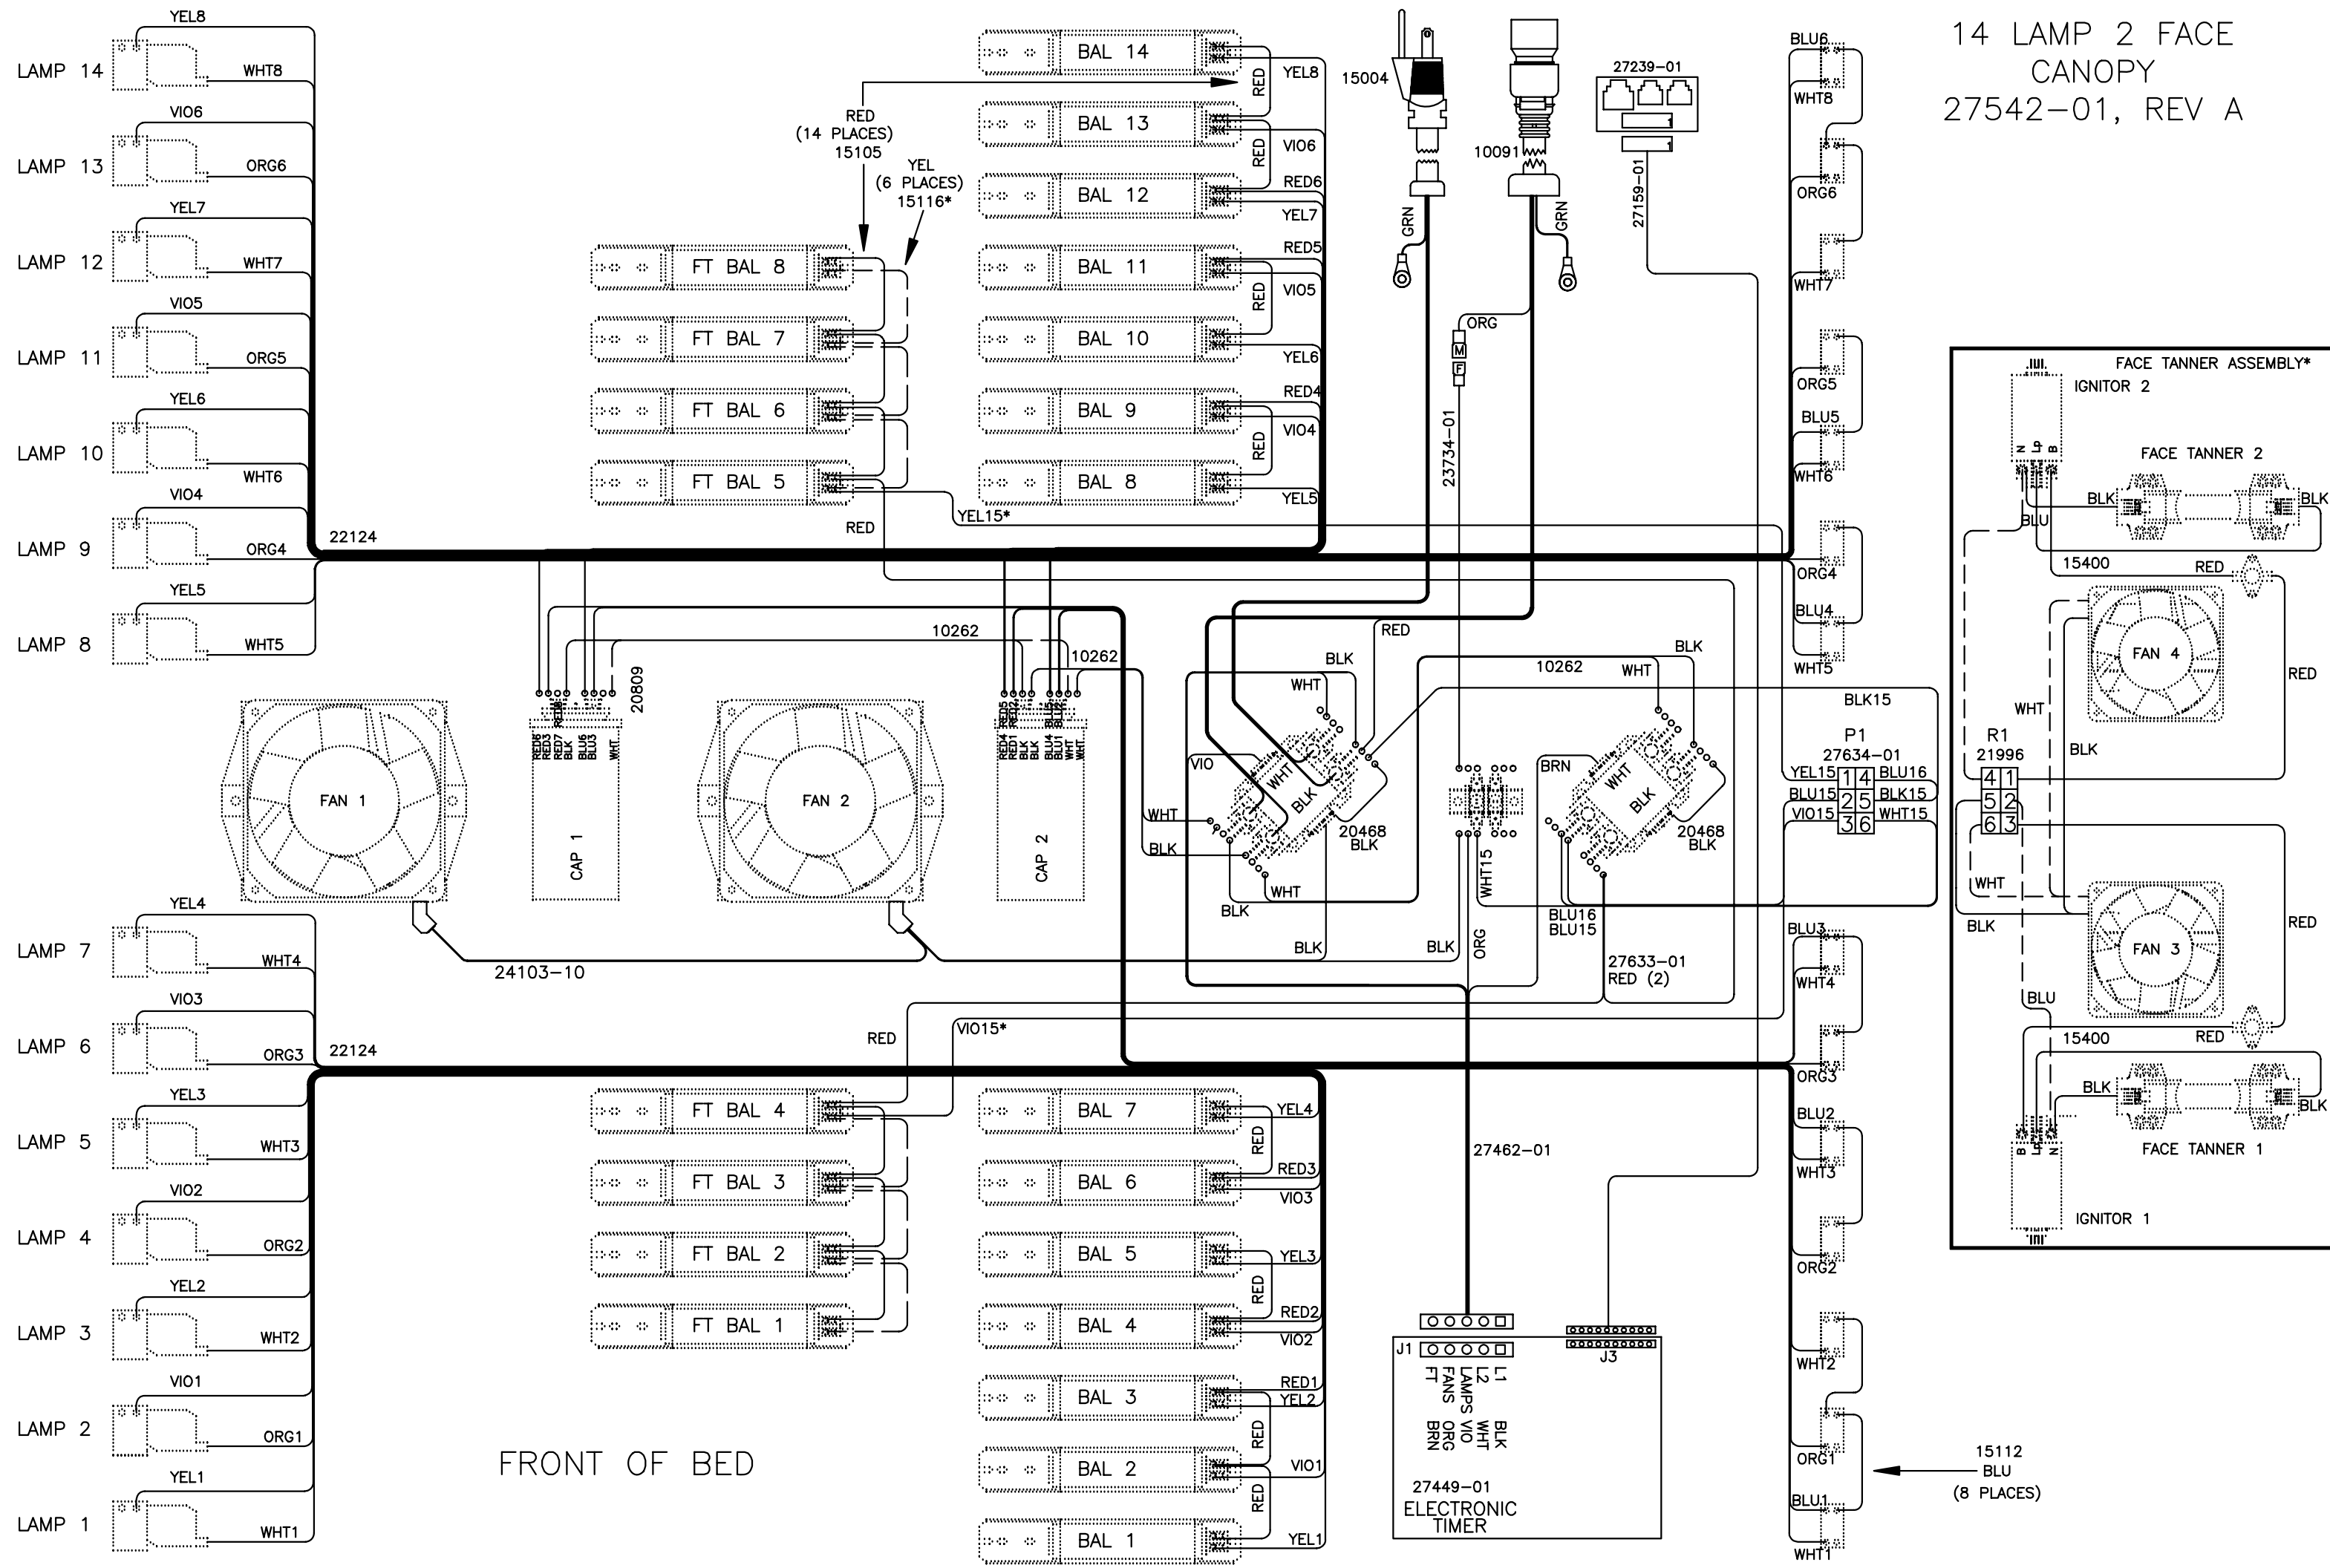

14 LAMP 2 FACE
CANOPY
27542-01, REV A

FRONT OF BED

15112
BLU
(8 PLACES)