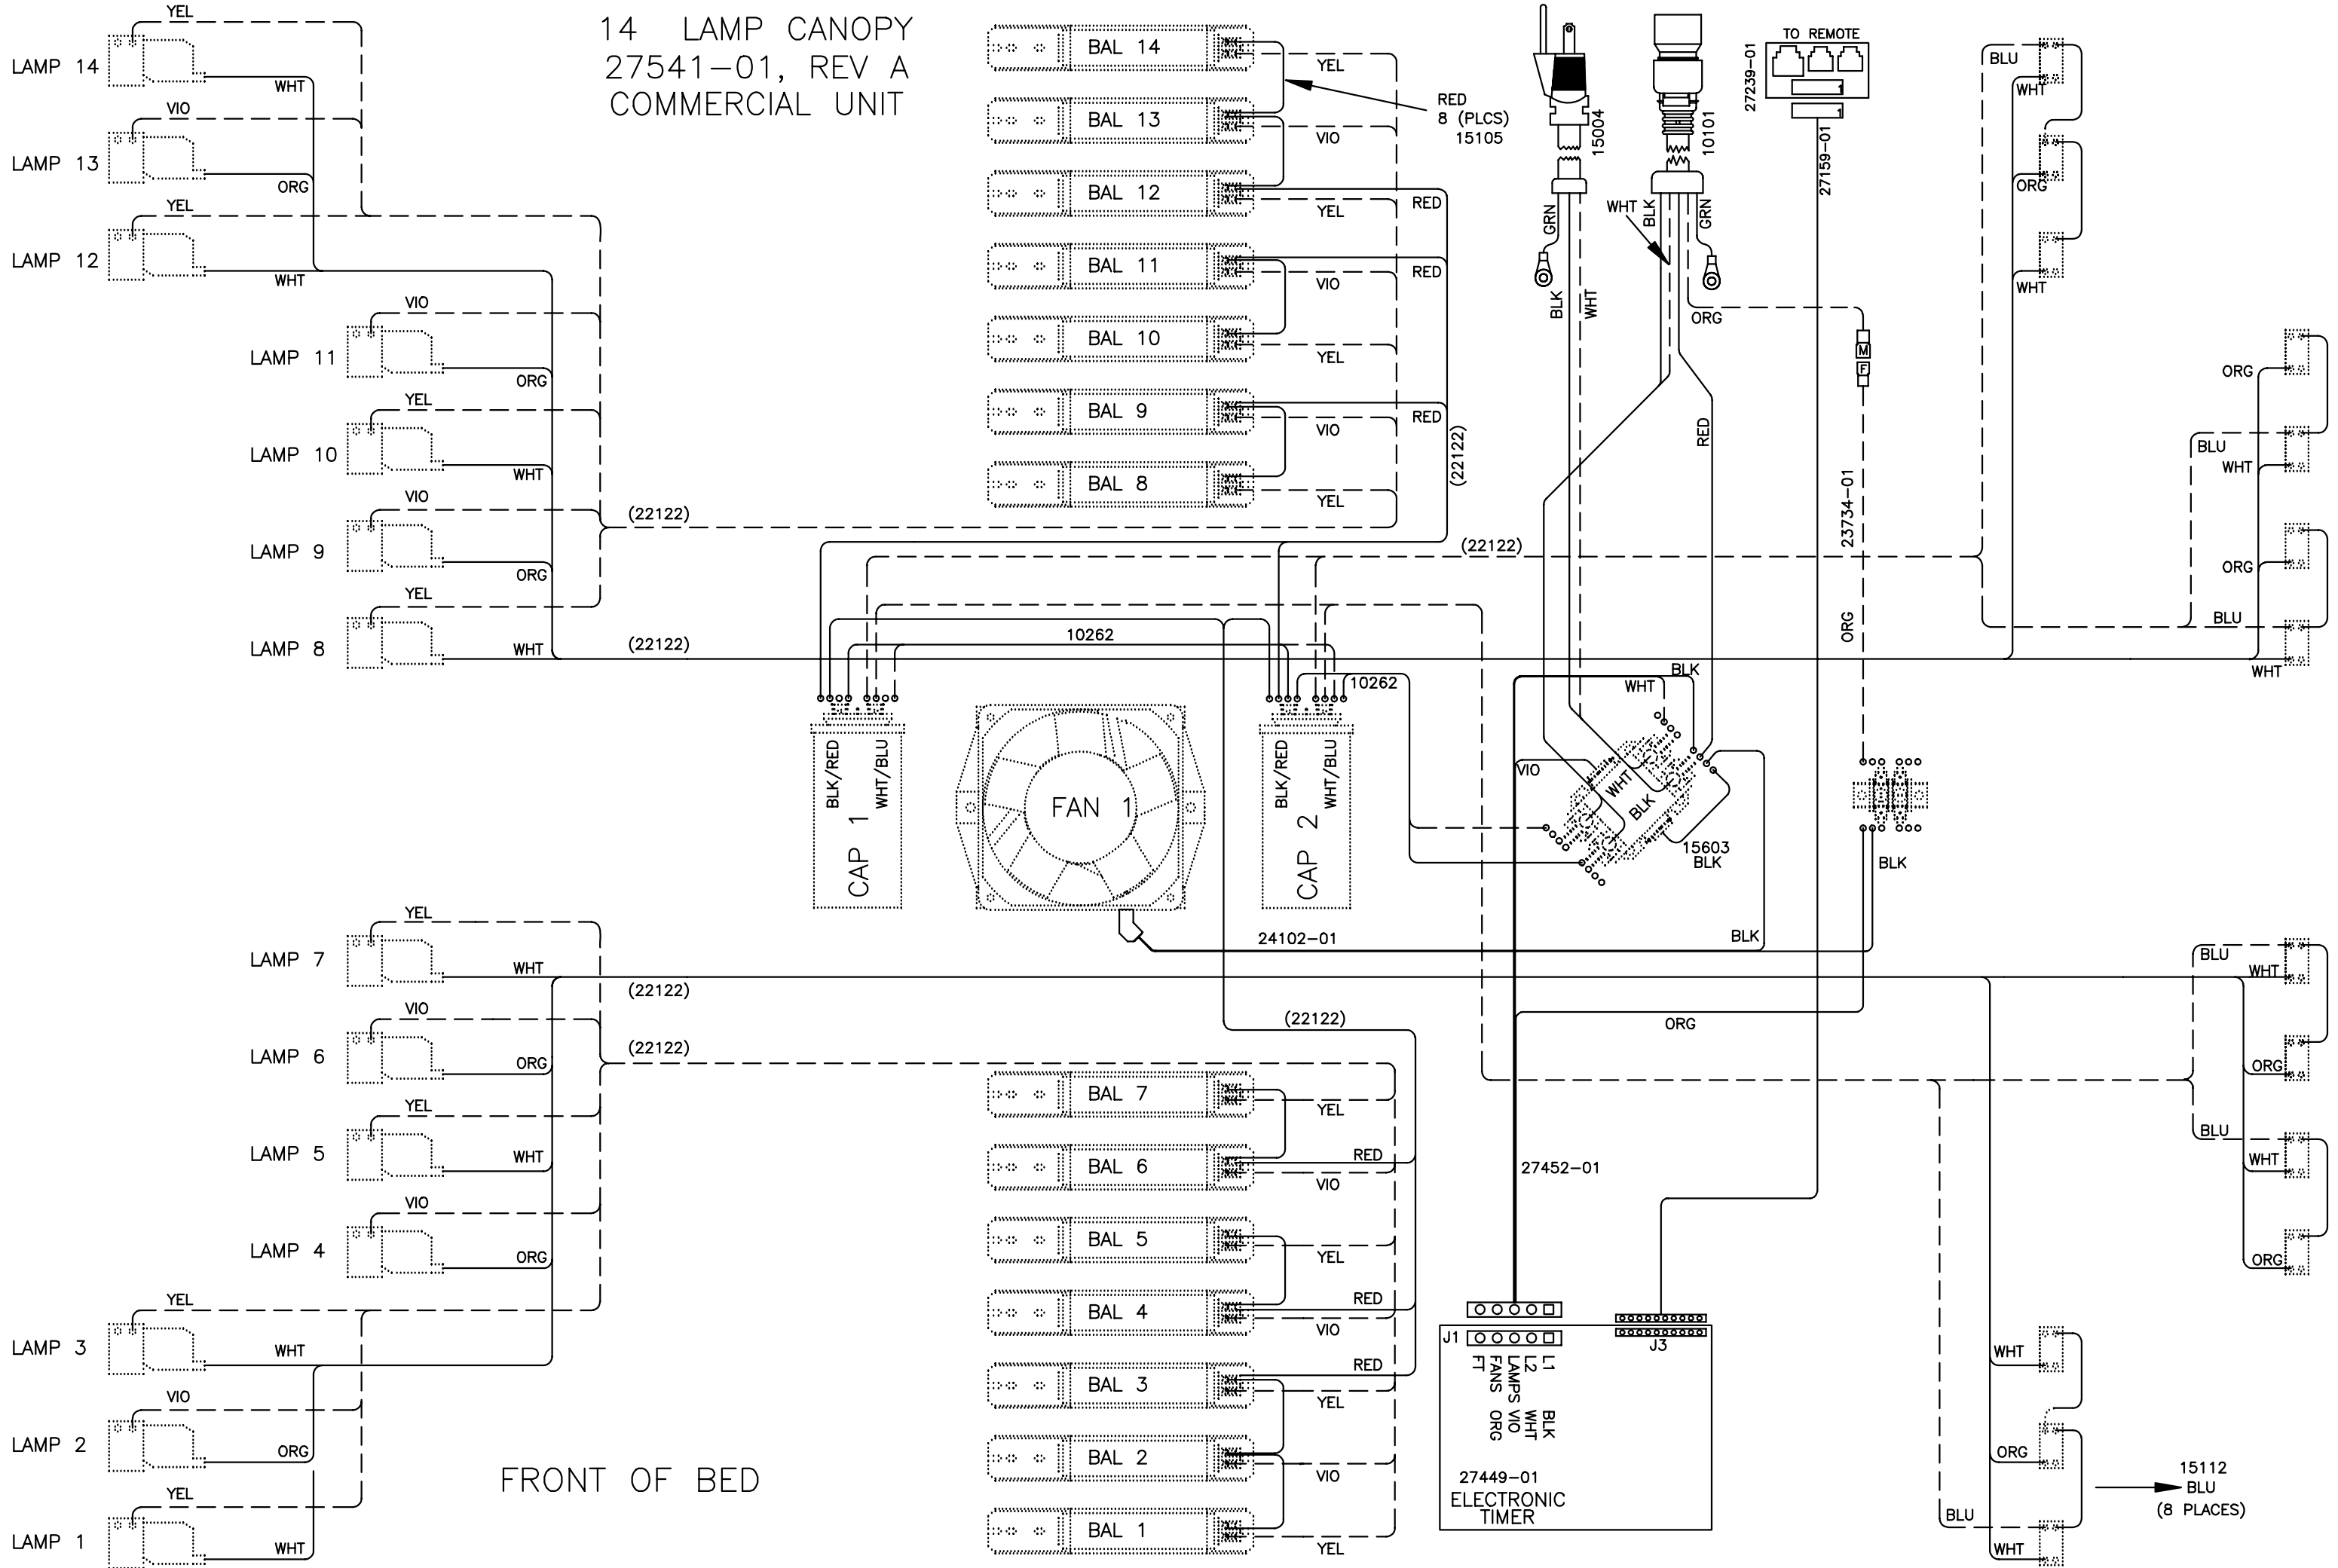

14 LAMP CANOPY
27541-01, REV A
COMMERCIAL UNIT

FRONT OF BED

15112
BLU
(8 PLACES)