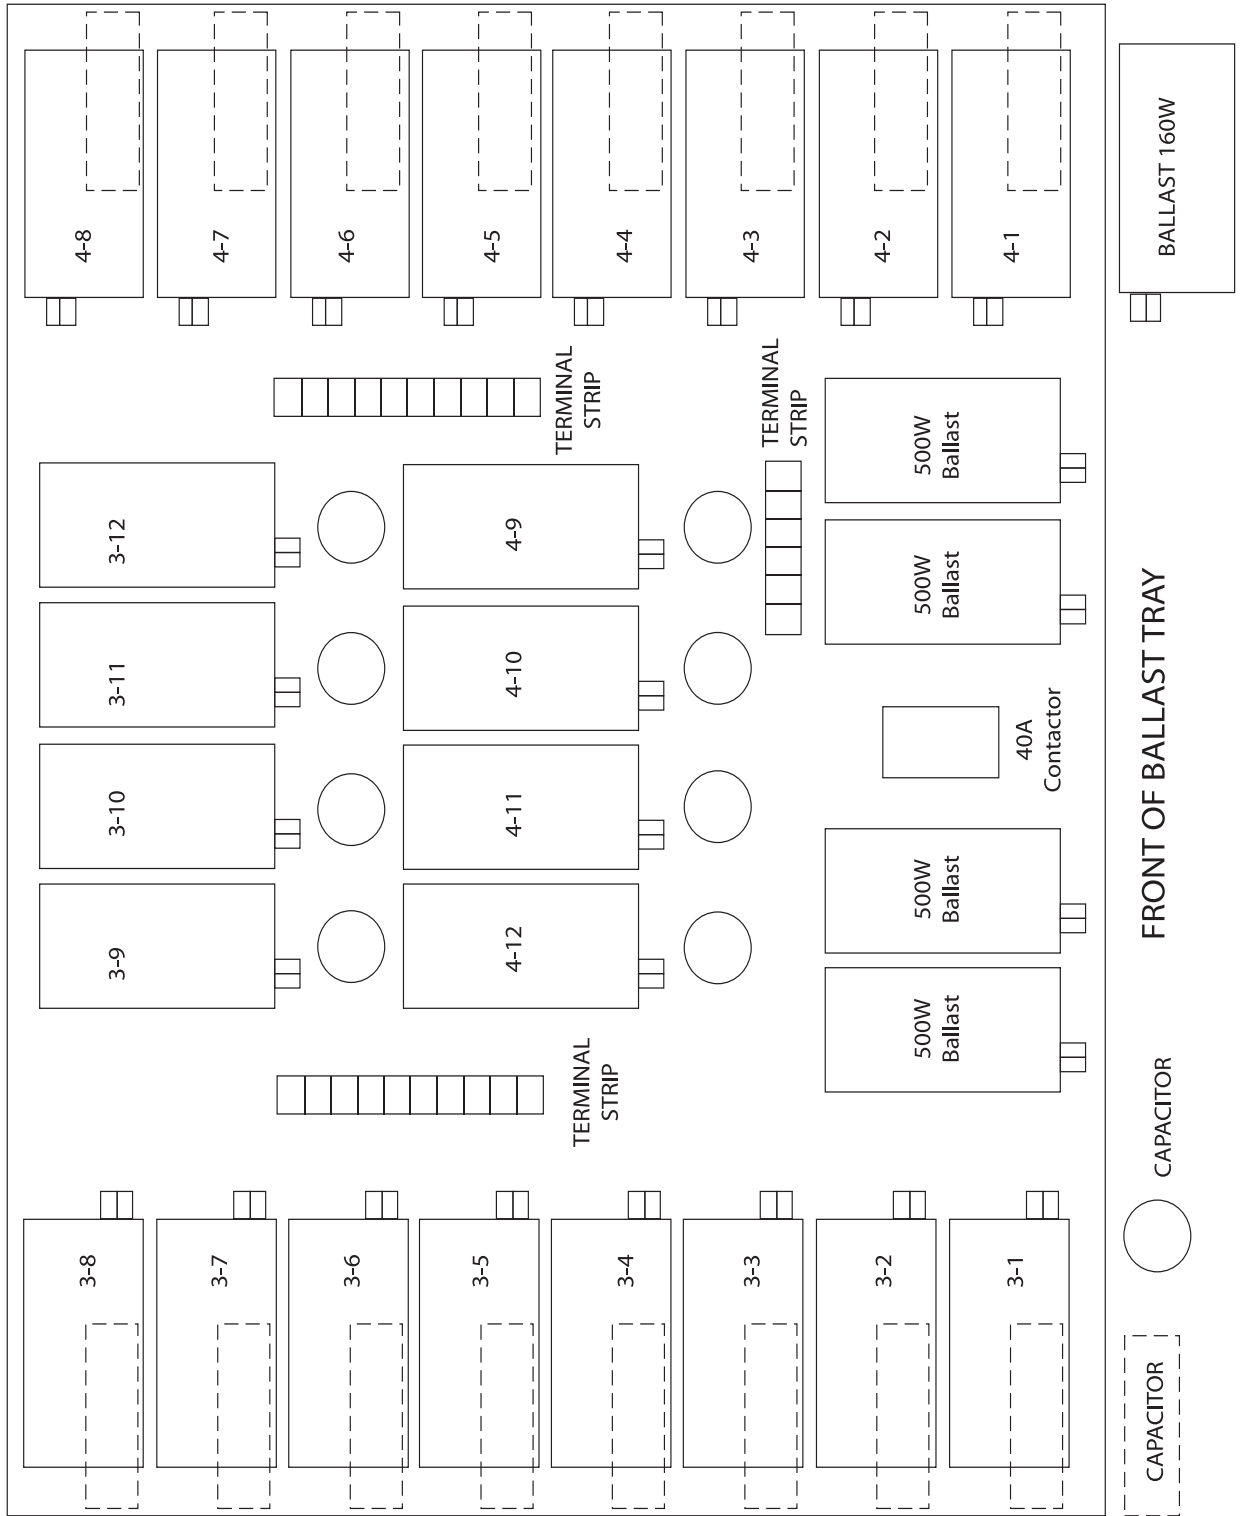

ENCORE BENCH WIRING DIAGRAM BALLAST BOX

Recept. #5

REAR OF BALLAST TRAY

Recept. #1

FRONT OF BALLAST TRAY

ENCORE CANOPY WIRING DIAGRAM BALLAST BOX

REAR OF BALLAST TRAY

ENCORE BENCH WIRING DIAGRAM BALLAST BOX

ENCORE CANOPY SERIES WIRING DIAGRAM BALLAST BOX

ENCORE SERIES ELECTRICAL OVERVIEW