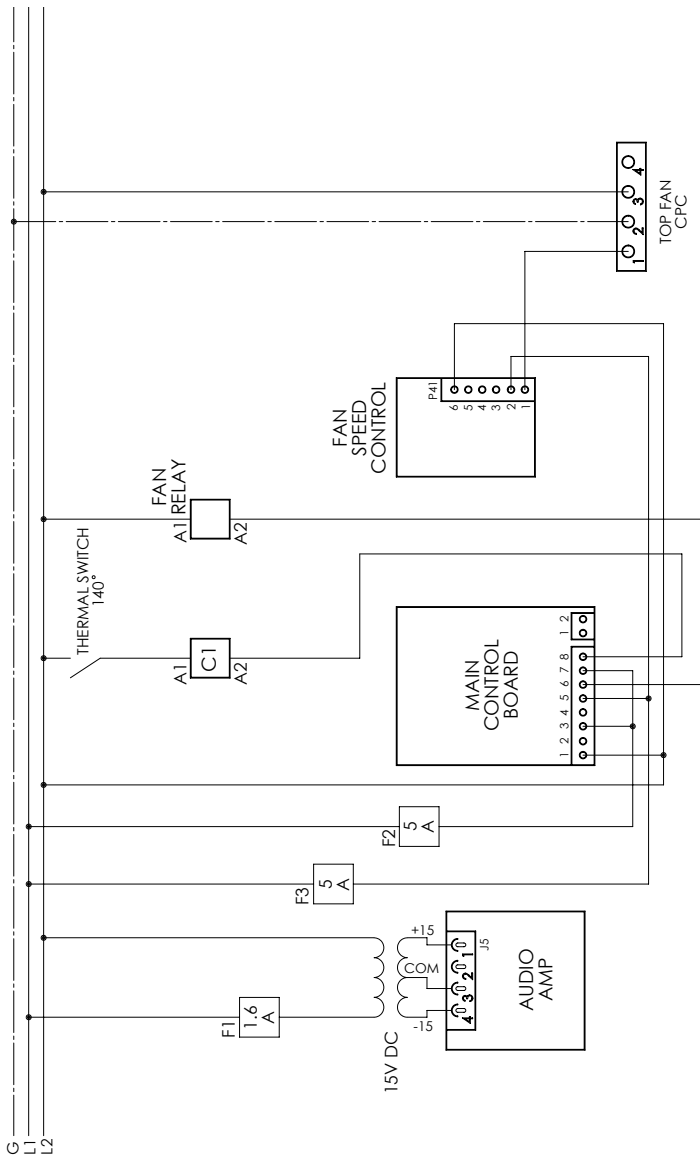

SUNDAZZLERTM Series

Tanning Booth Owner & Assembly Manual

Model:

ESDW16042E

Sundazzler 42 Lamp 160 Watt

ESDW16054E

Sundazzler 54 Lamp 160 Watt

ESDW22054E

Sundazzler 54 Lamp 220 Watt

WIRING

18 lamps per section, left to right from skin side

WIRING CONT.