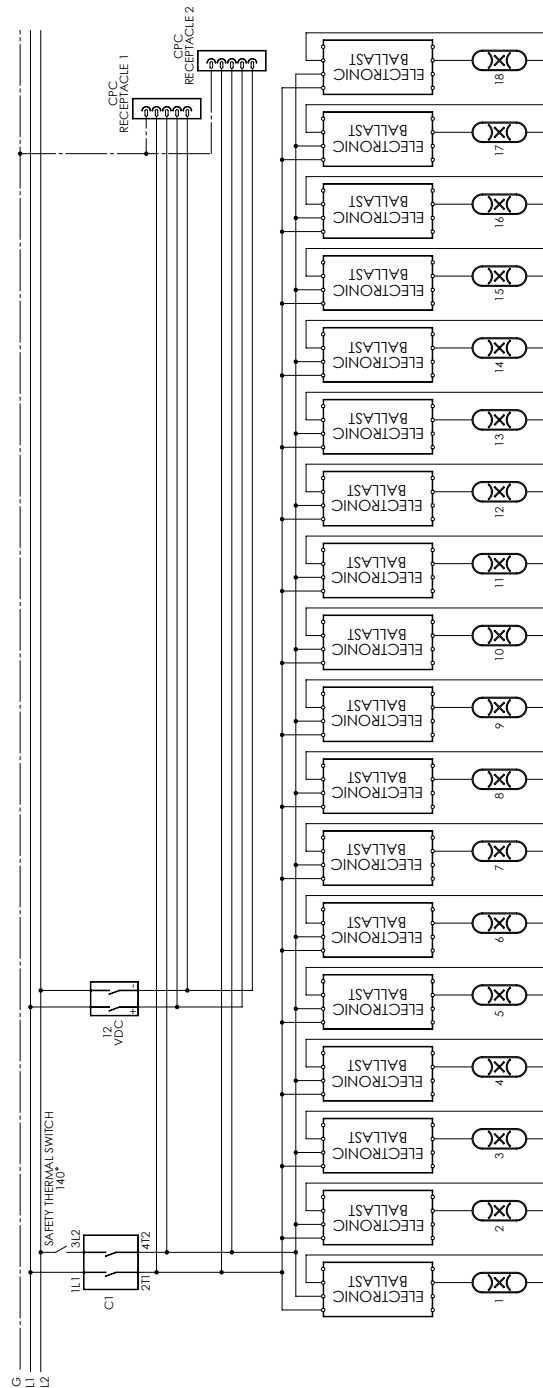

SUNDAZZLERTM Series

Tanning Booth Owner & Assembly Manual

Model:

ESDW16042E

Sundazzler 42 Lamp 160 Watt

ESDW16054E

Sundazzler 54 Lamp 160 Watt

ESDW22054E

Sundazzler 54 Lamp 220 Watt

WIRING

18 lamps per section, left to right from skin side

WIRING CONT.