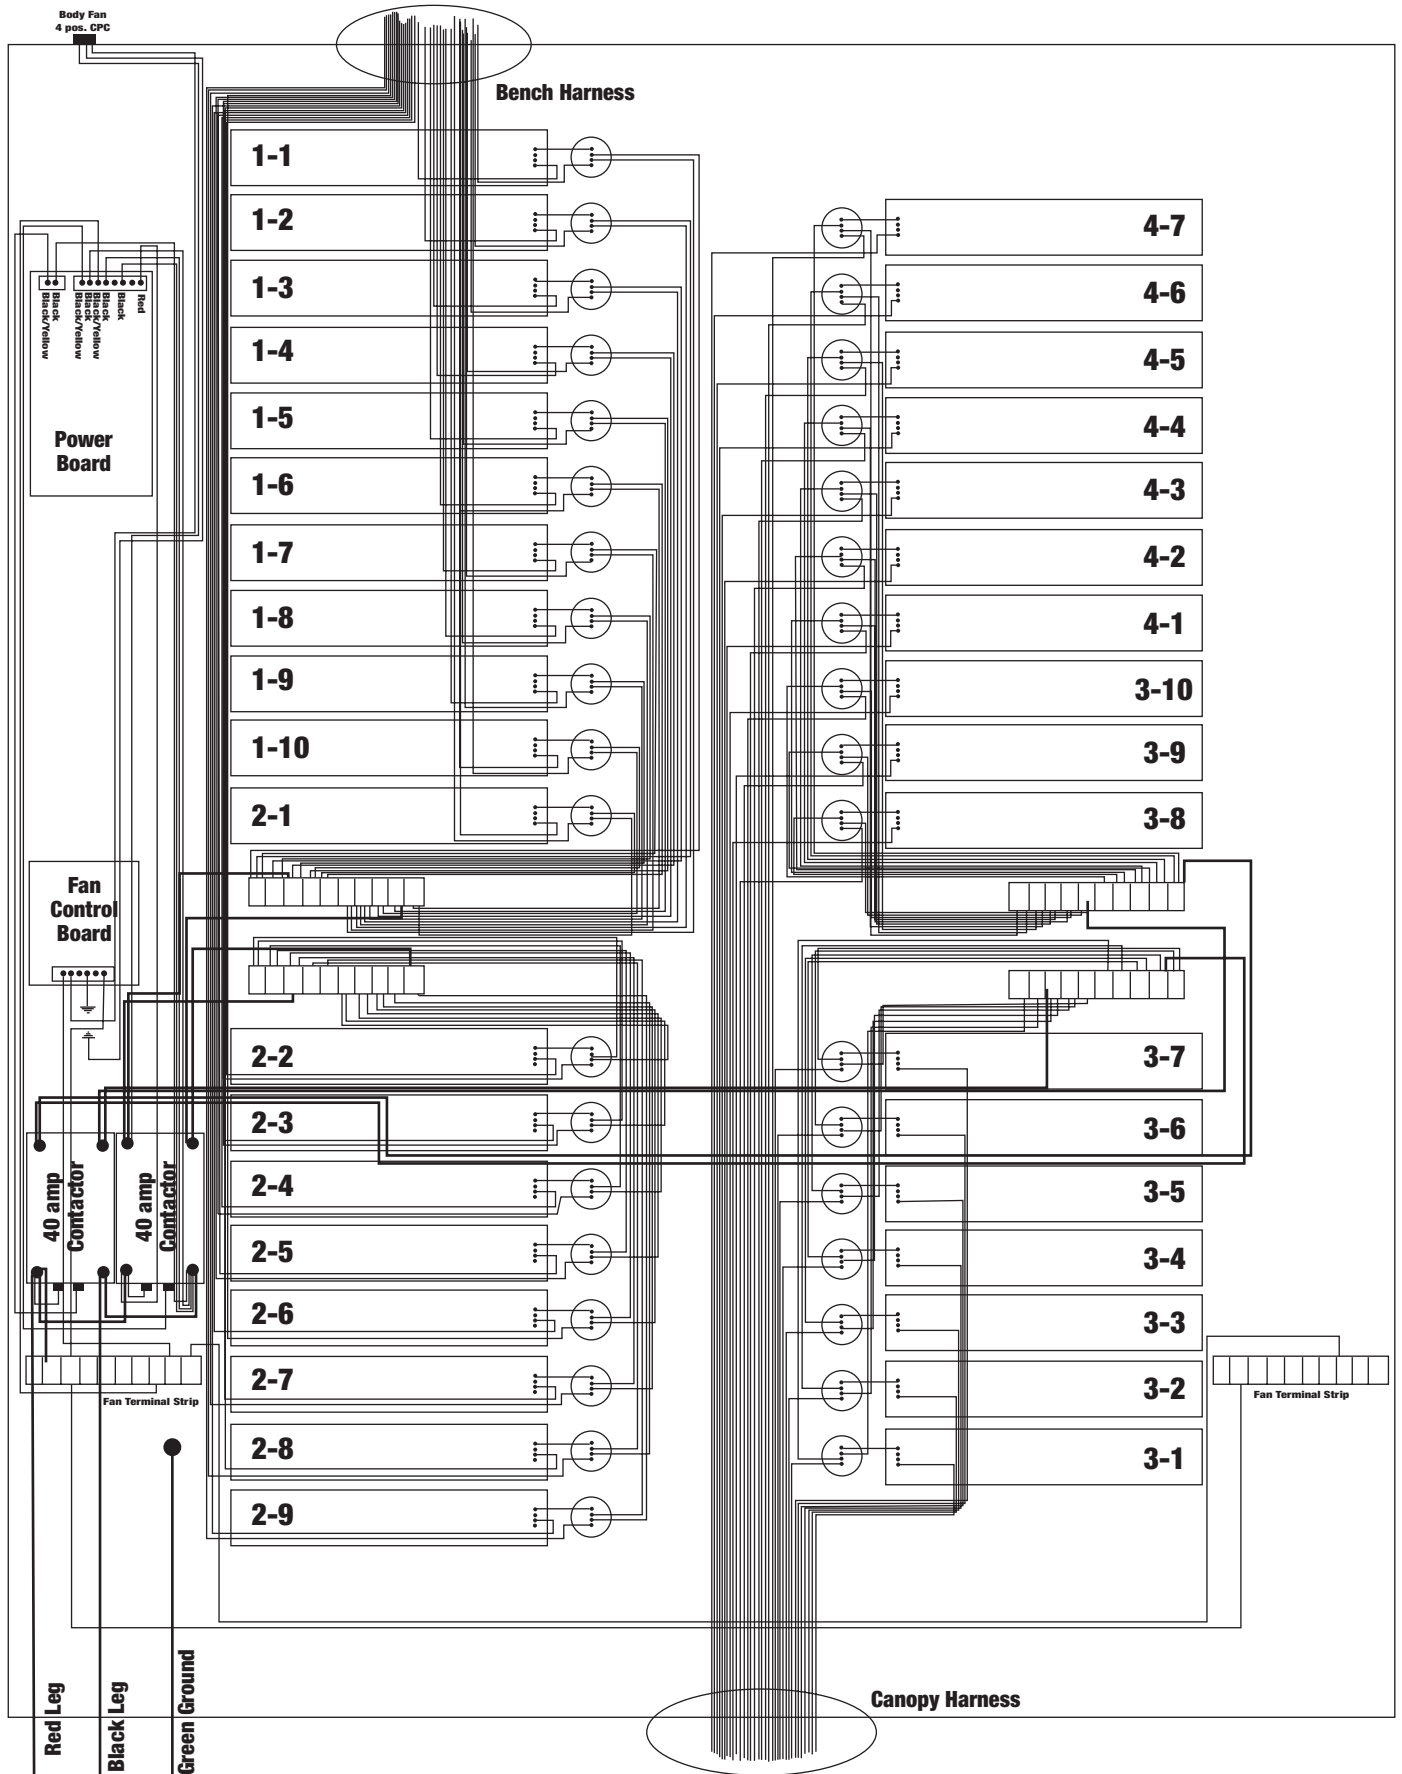

LEGACY WIRING DIAGRAM BALLAST BOX

LEGACY WIRING DIAGRAM BALLAST BOX

LEGACY LEG TANNER ELECTRICAL OVERVIEW